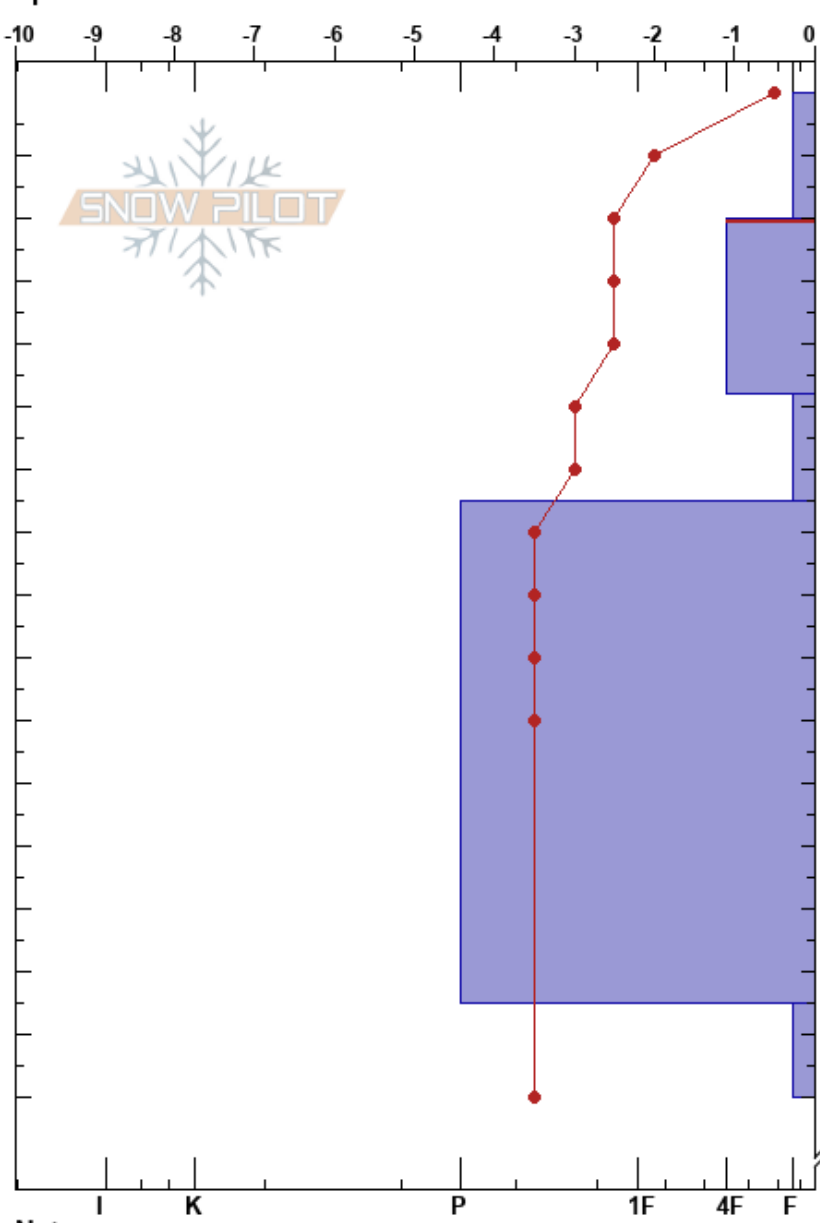

Little Odyssey
 Chugach Range
 AK
 Elevation: 3650 ft
 Aspect: N
 Specifics:

Mark Luppenlatz
 03/20/2019 - 12:30pm
 Co-ord:
 Slope Angle: 31°
 Wind Loading:

Stability:
 Air Temperature: 0.5°C
 Sky Cover: OVC
 Precipitation: S-1
 Wind: NE Moderate

HS:320
 PF:35
 20-48cm: Problematic layer

Depth (cm)	Crystal		ρ kg/m ³	Stability tests & Layer comments
	Form	Size		
0 - 10	⊕	1		
10 - 20				
20 - 30	□	1		
30 - 40				
40 - 50	□	0.5		← ECTN13 @45cm ← CT13, RP @45cm
50 - 60				
60 - 70				
70 - 80				
80 - 90				
90 - 100				
100 - 110	●	0.5		
110 - 120				
120 - 130				
130 - 140				
140 - 150				
150 - 160	●	1		