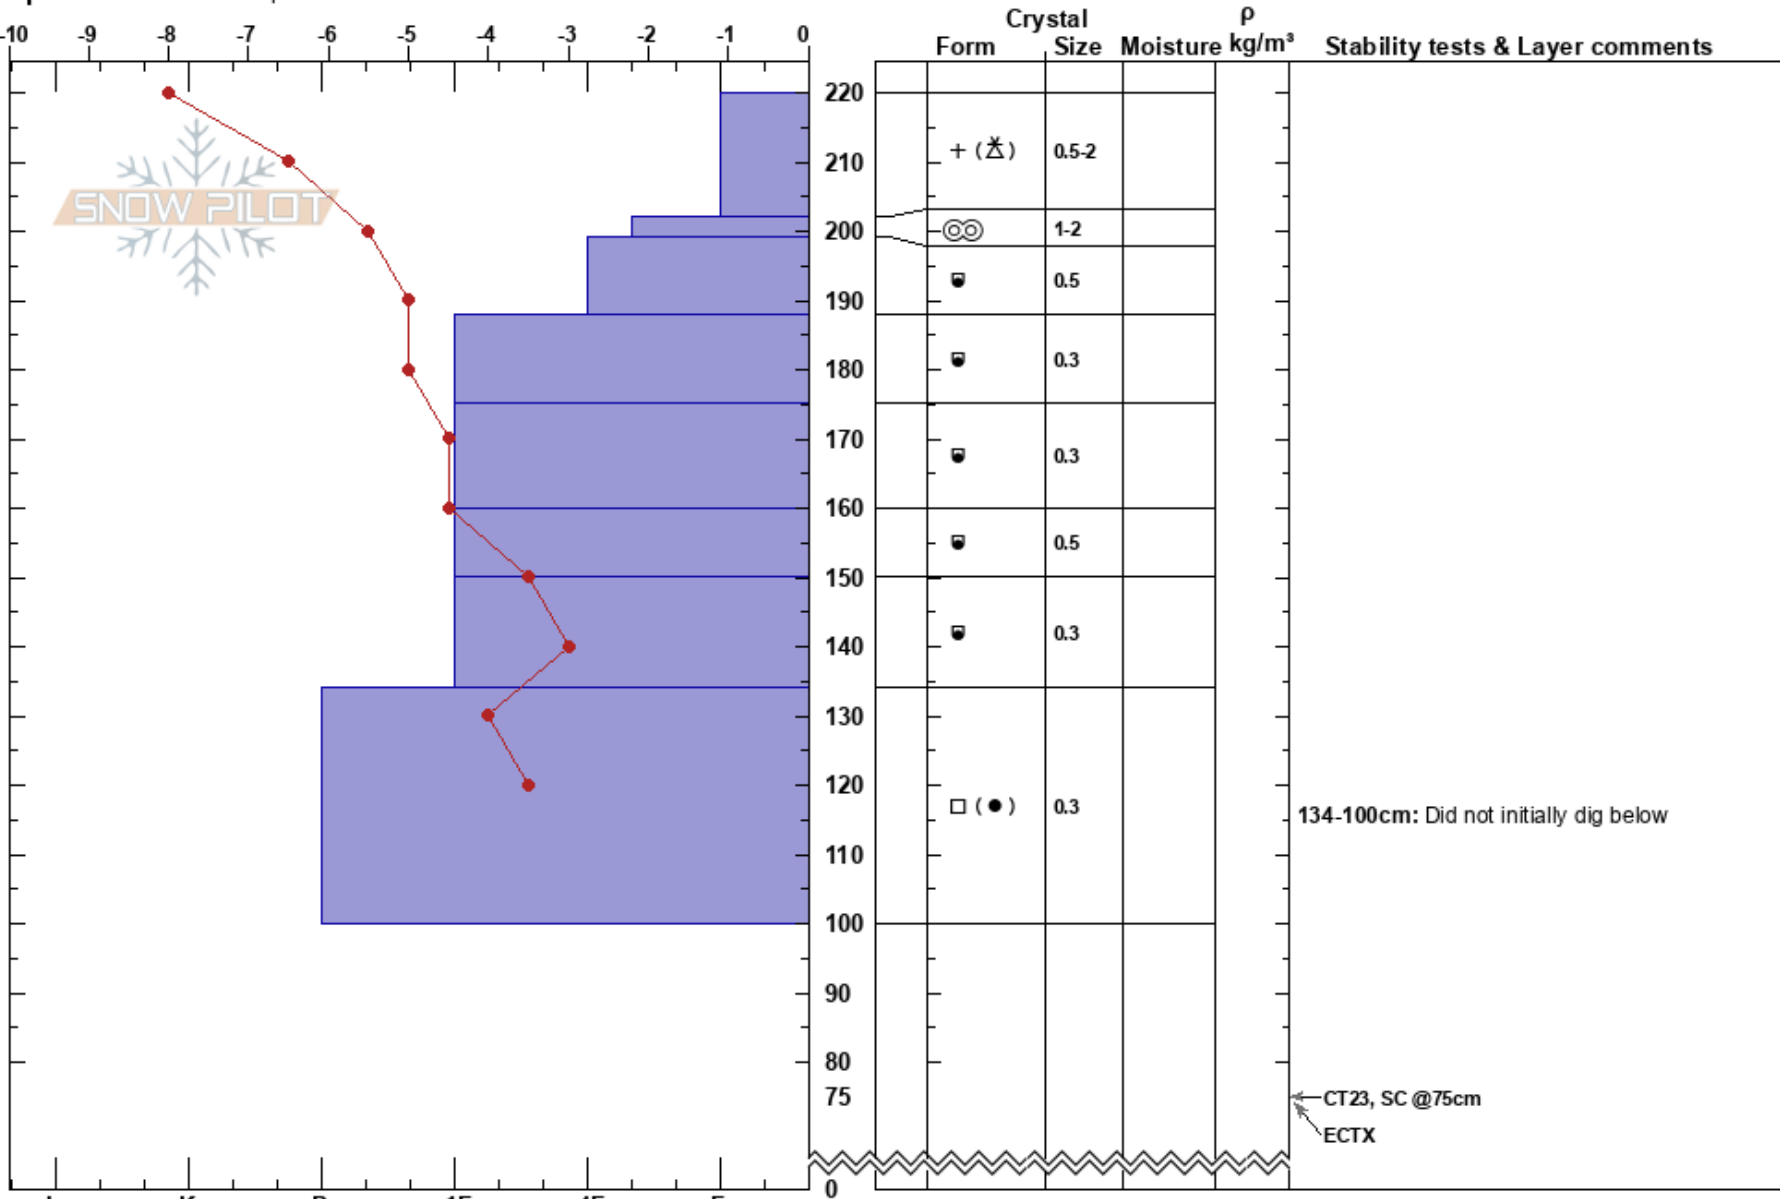

20190322 Wildy Trees
Sangre de Cristo Range
NM

Kerry Hanes
03/22/2019 - 3:00pm
Co-ord: 13S 461168W 4046620N
Slope Angle: 20°
Wind Loading:

Stability: **HS:220**
Air Temperature: -8°C PF:50 134-100cm: Did not initially dig below
Sky Cover: OVC
Precipitation: S1
Wind: Calm

Elevation: 11000 ft
Aspect: NE
Specifics: We skied slope

Notes: CT results below potential skier triggered level...didn't measure resistance and grain below 120 cm below surface...no layer of concern in upper 120 cm as shown by ECTX.