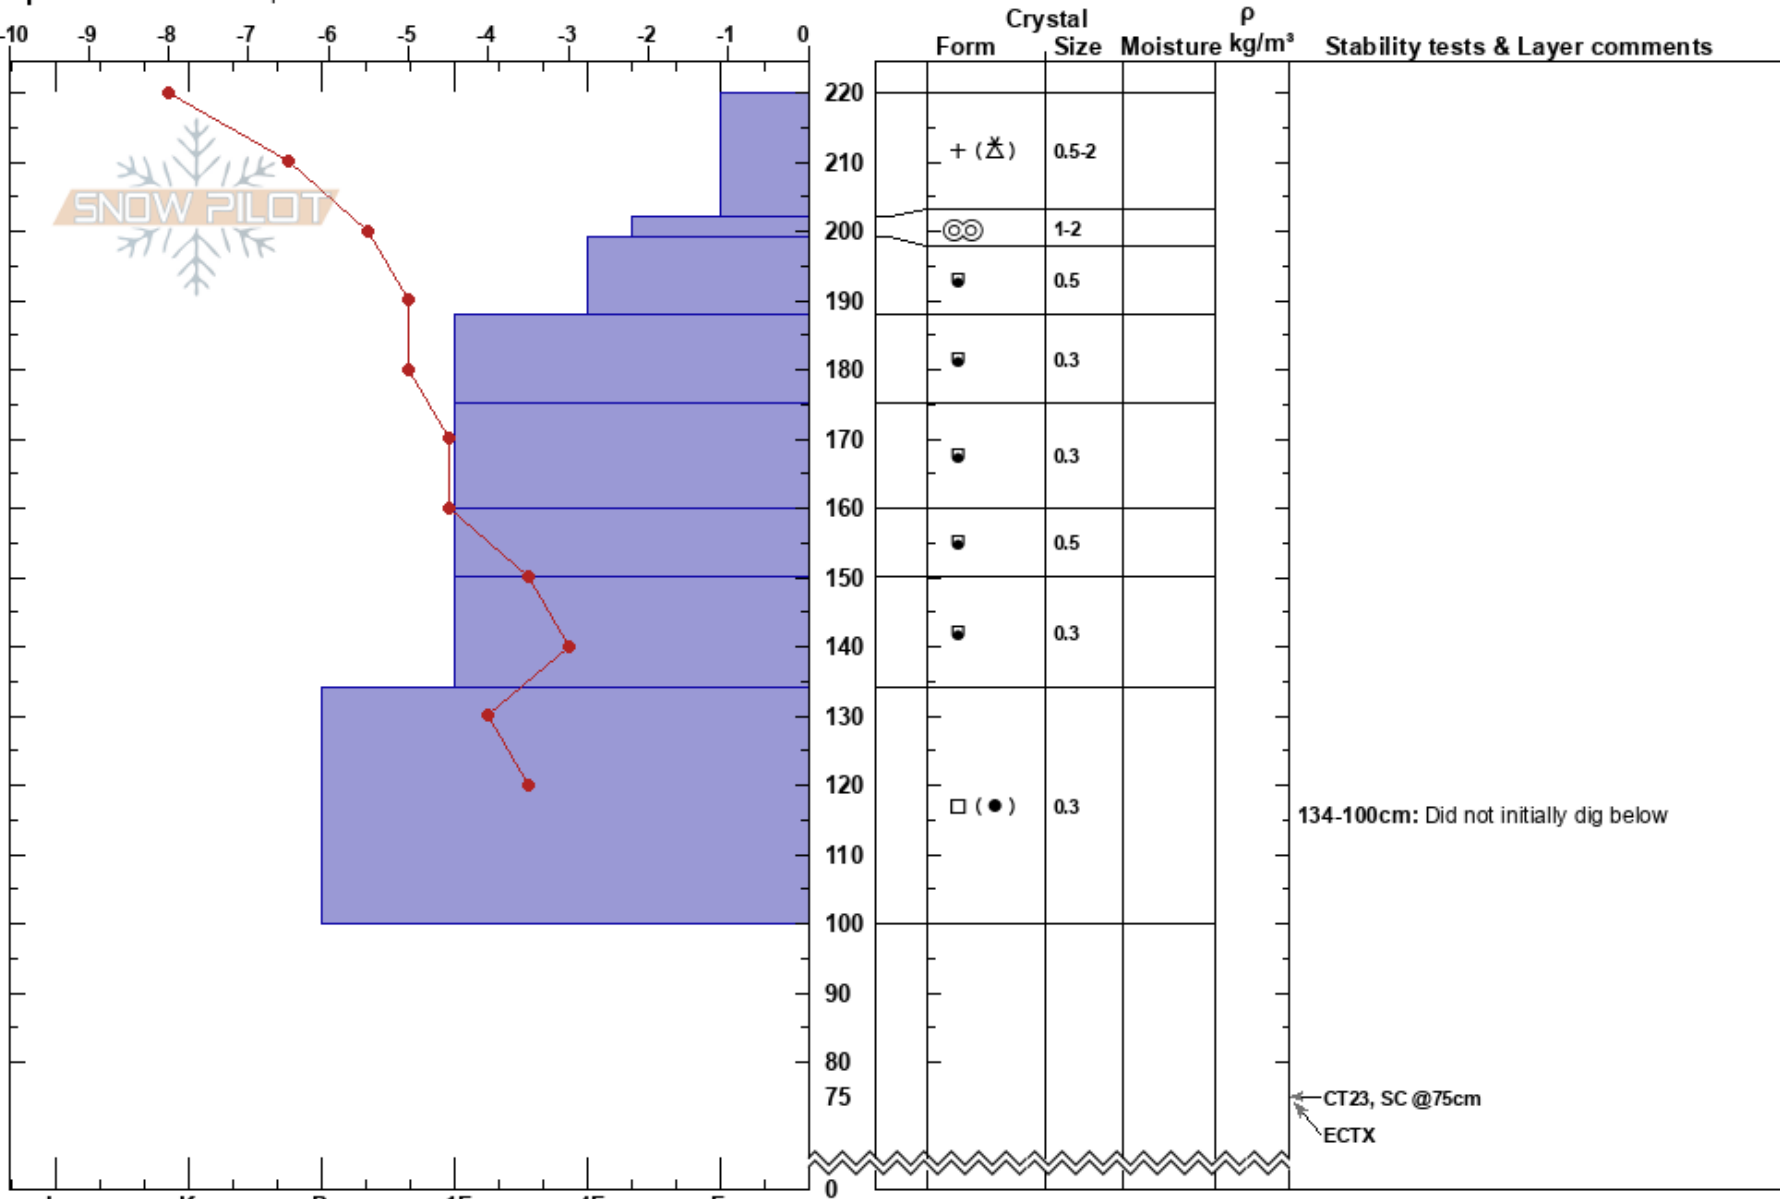

20190322 Wildy Trees  
Sangre de Cristo Range  
NM

Kerry Hanes  
03/22/2019 - 3:00pm  
Co-ord: 13S 461168W 4046620N  
Slope Angle: 20°  
Wind Loading:

Stability: **HS:220**  
Air Temperature: -8°C PF:50 134-100cm: Did not initially dig below  
Sky Cover: OVC  
Precipitation: S1  
Wind: Calm

Elevation: 11000 ft  
Aspect: NE  
Specifics: We skied slope

**Notes:** CT results below potential skier triggered level...didn't measure resistance and grain below 120 cm below surface...no layer of concern in upper 120 cm as shown by ECTX.