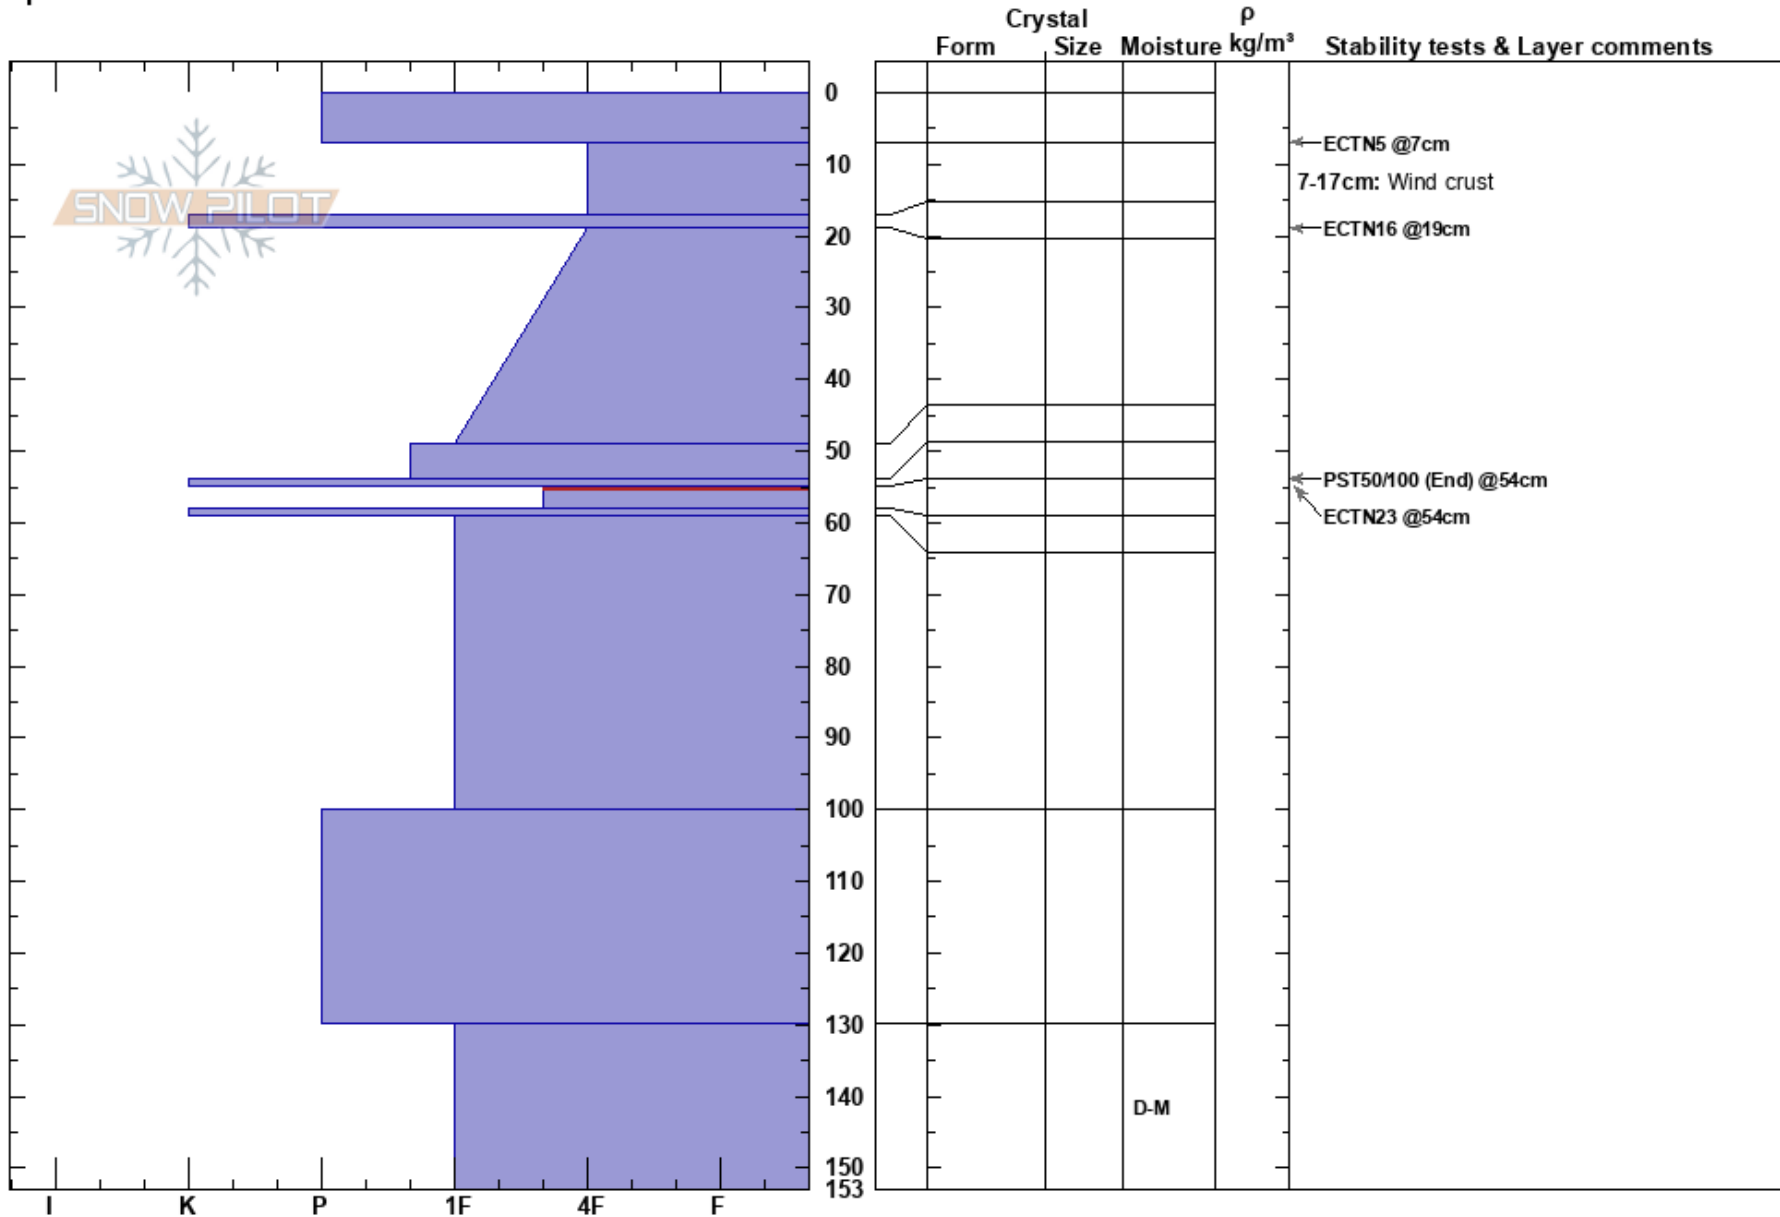

20170131 Aspen SZ
 Front Range
 CO
 Elevation: 11500 ft
 Aspect: 185°
 Specifics:

Ron Simenhois
 01/31/2017 - 12:10pm
 Co-ord: 39.78135N, -105.75966W
 Slope Angle: 35°
 Wind Loading: previous

Stability: Good
 Air Temperature: -4°C
 Sky Cover: FEW
 Precipitation: NO
 Wind: NW Strong

HS:153
 7-17cm: Wind crust
 55-58cm: Problematic layer

Notes: Pit was dug with Ethan Greene