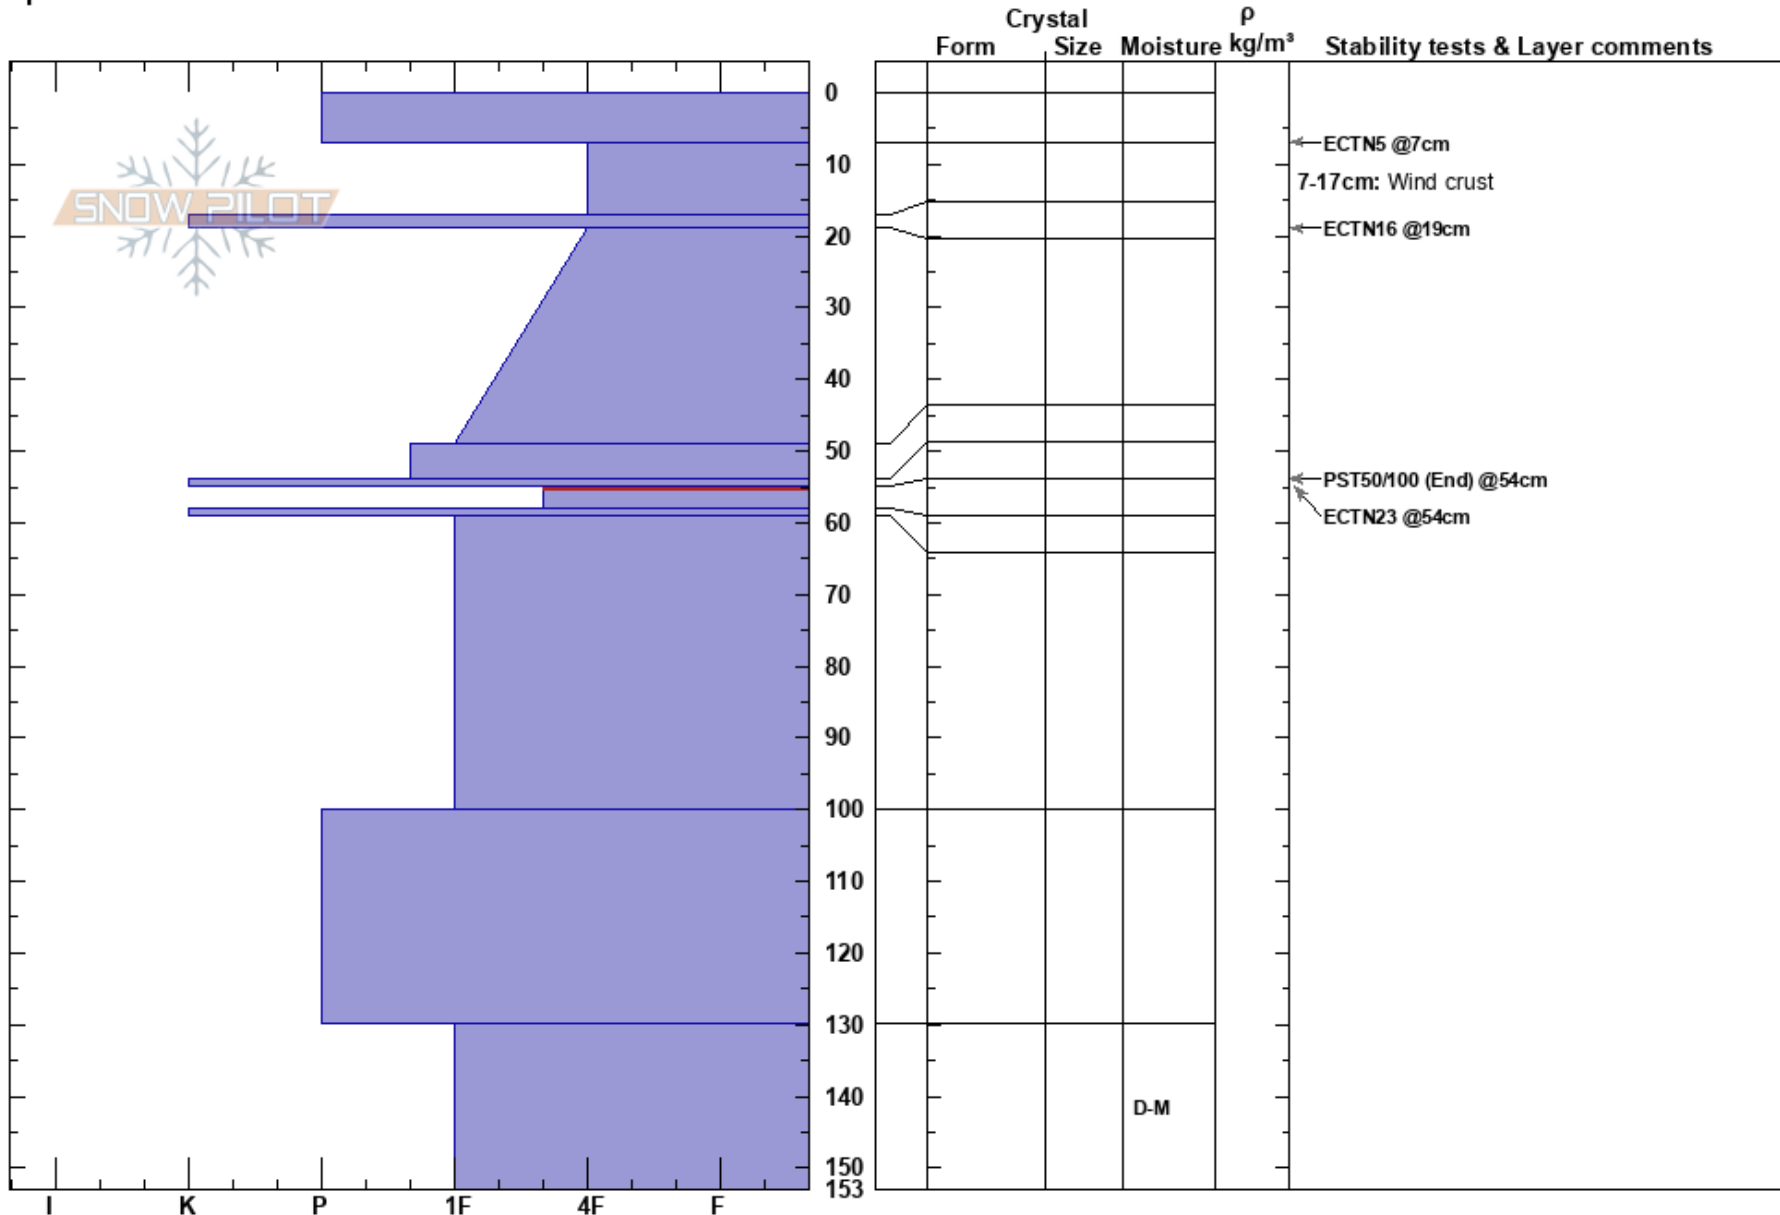

20170131 Aspen SZ
 Front Range
 CO
 Elevation: 11500 ft
 Aspect: 185°
 Specifics:

Ron Simenhois
 01/31/2017 - 12:10pm
 Co-ord: 39.78135N, -105.75966W
 Slope Angle: 35°
 Wind Loading: previous

Stability: Good
 Air Temperature: -4°C
 Sky Cover: FEW
 Precipitation: NO
 Wind: NW Strong

HS:153
 7-17cm: Wind crust
 55-58cm: Problematic layer

Notes: Pit was dug with Ethan Greene