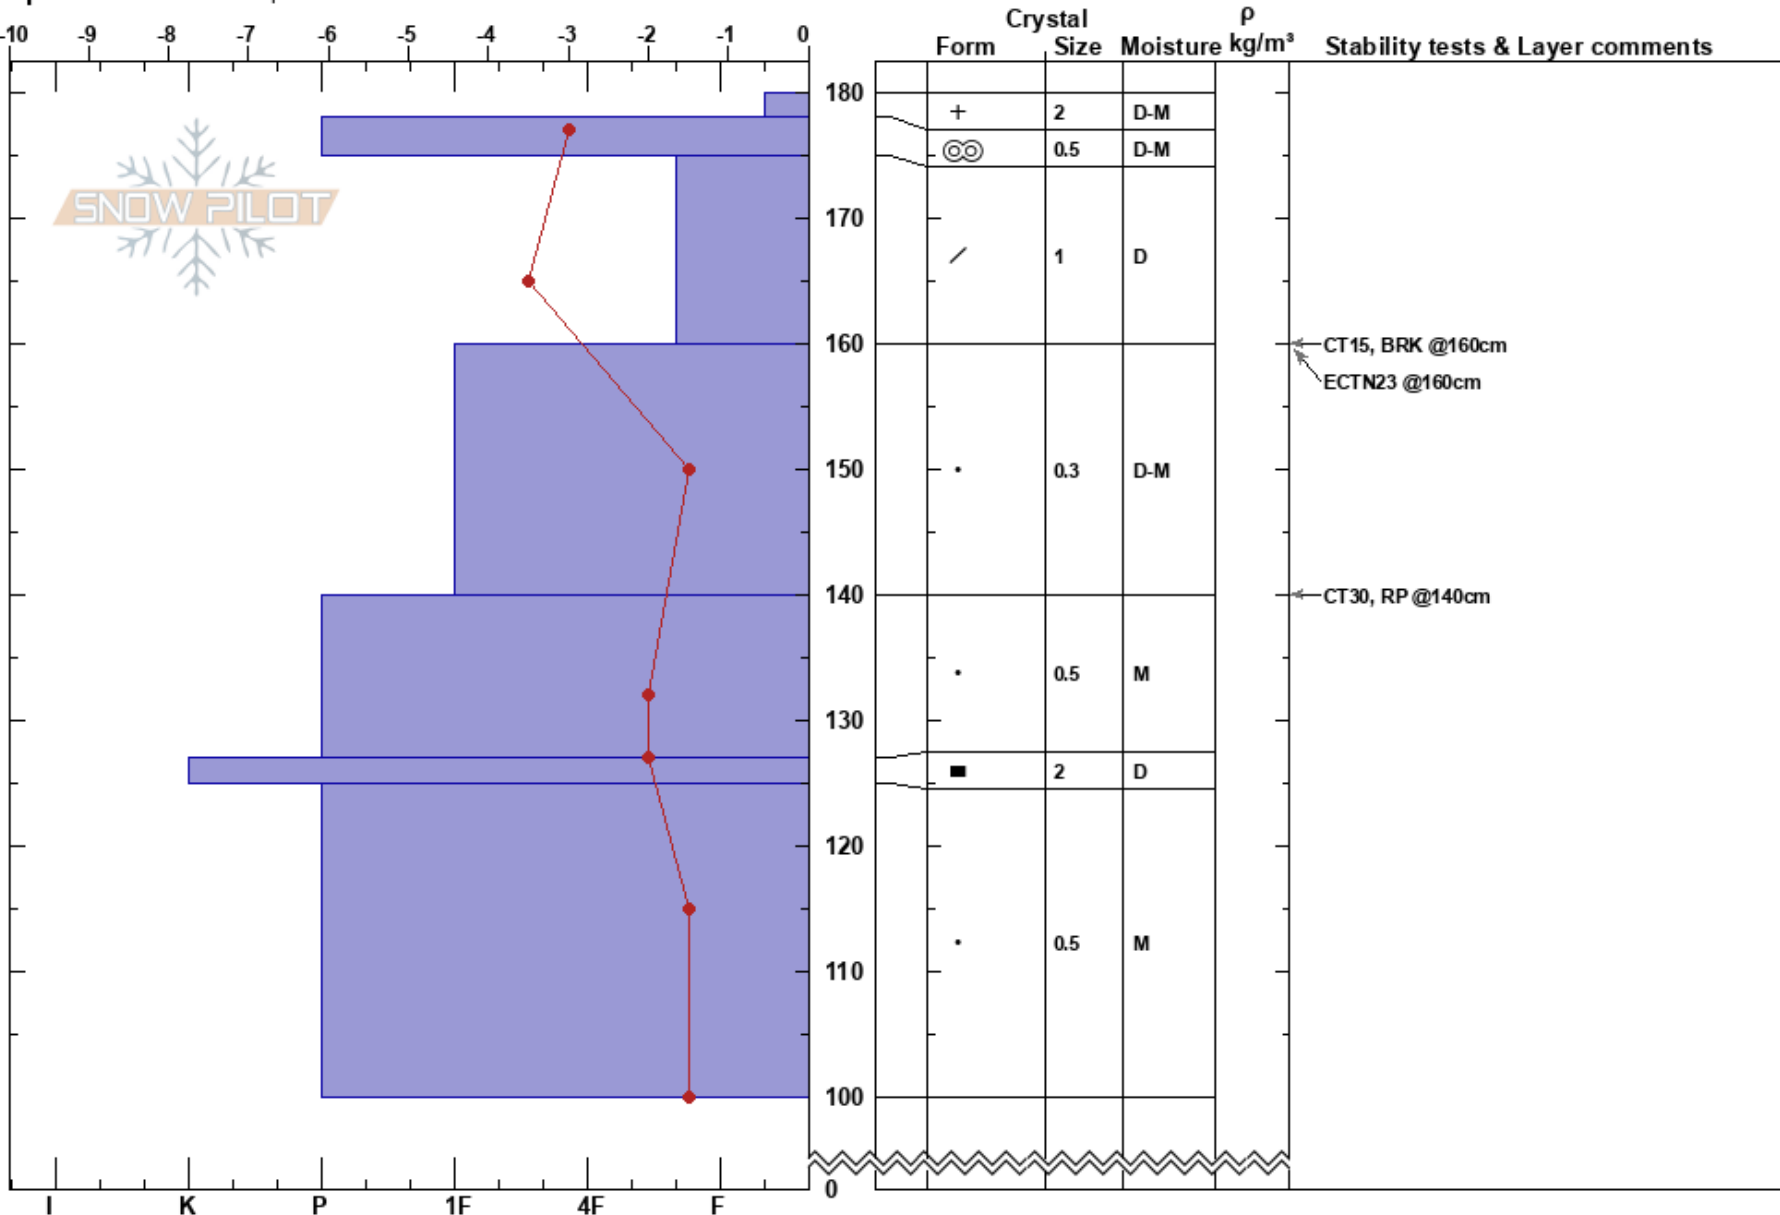

East Bishop Bowl  
 Eastern Sierra Nevada  
 CA  
 Elevation: 9803 ft  
 Aspect: 75°  
 Specifics: We skied slope

Chris Engelhardt  
 03/22/2019 - 10:30am  
 Co-ord:  
 Slope Angle: 32°  
 Wind Loading:

Stability: Very Good  
 Air Temperature: -2°C  
 Sky Cover: FEW  
 Precipitation: NO  
 Wind: S Calm

Layer Notes:

HS:180  
 PF:15  
 PS:5

Notes: