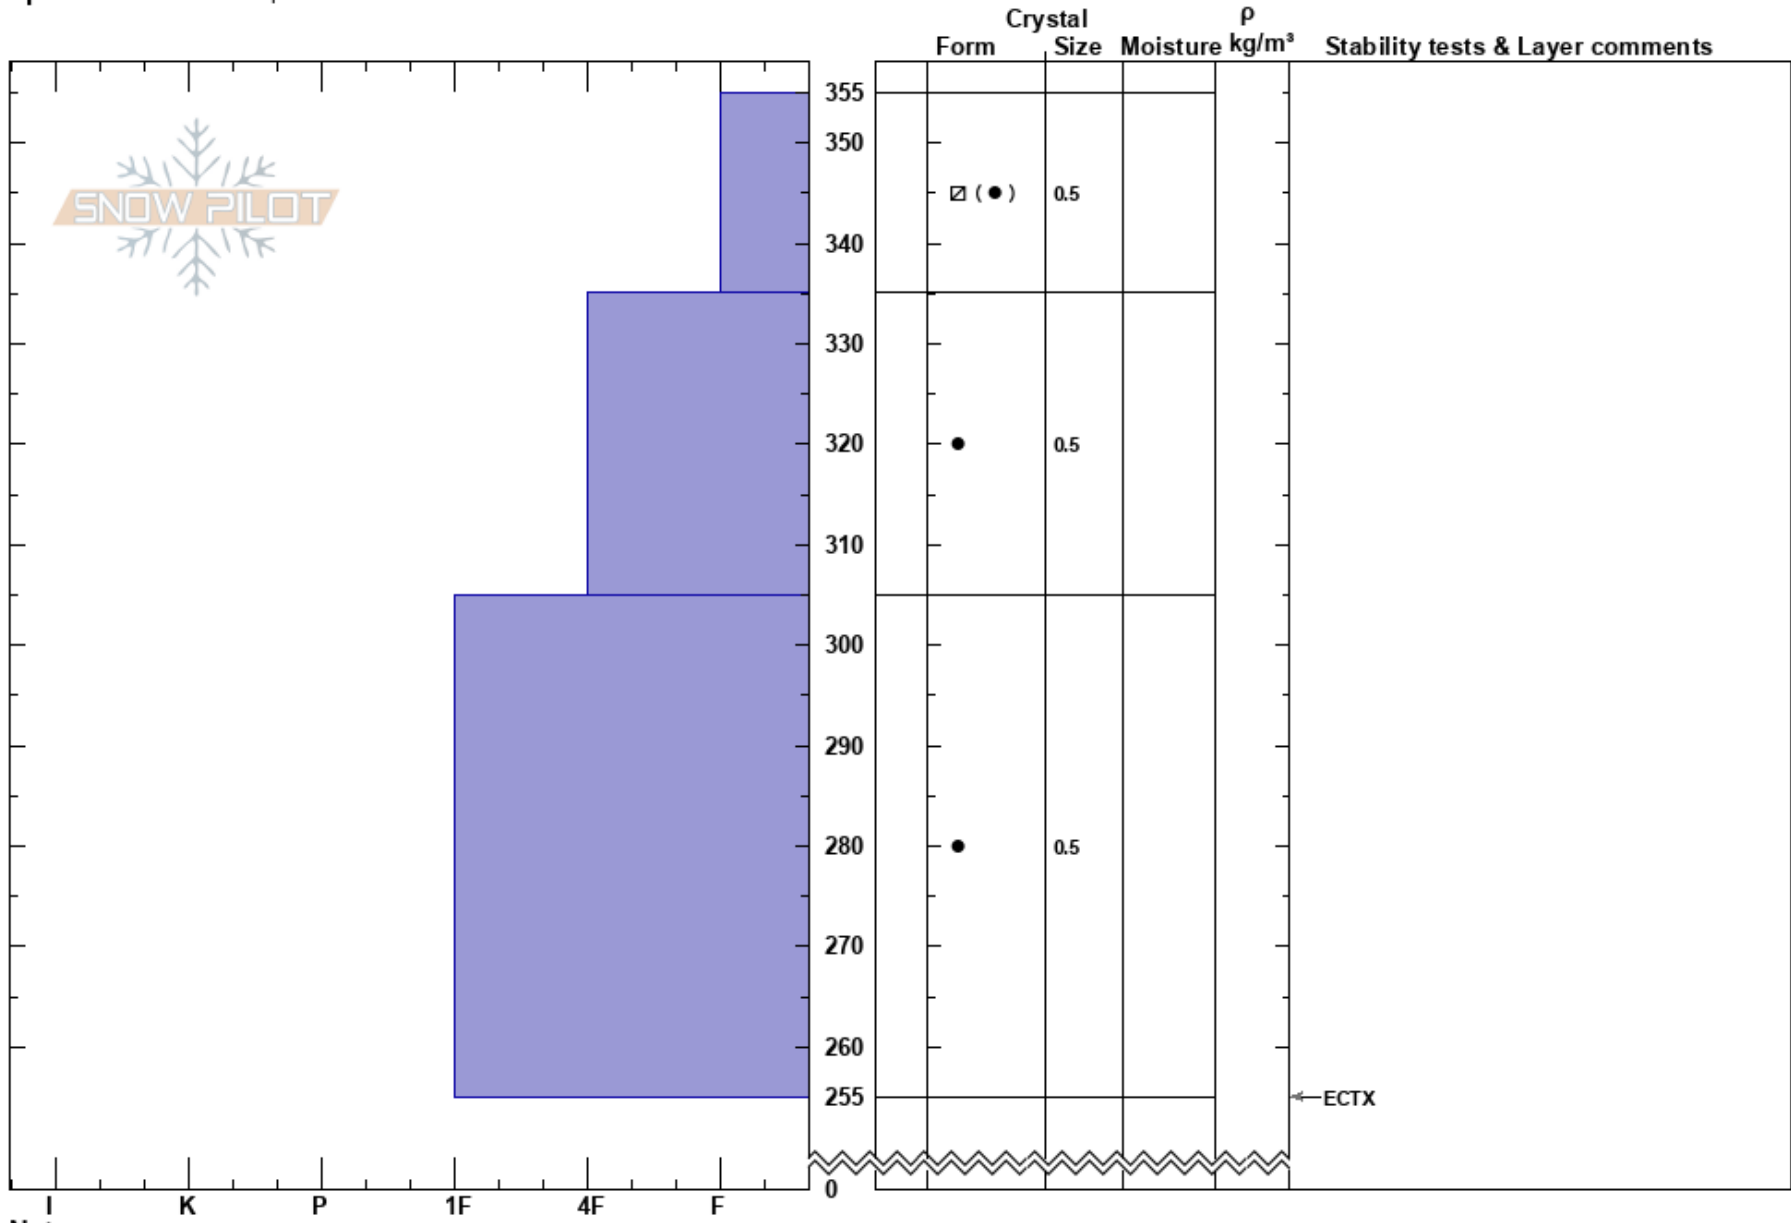

Waterhouse Peak
 Central Sierra
 CA
Elevation: 9420 ft
Aspect: 20°
Specifics: We skied slope

Brandon Schwartz
 01/31/2017 - 12:30pm
Co-ord: 38.77707N, -119.96540W
Slope Angle: 20°
Wind Loading: no

Stability:
Air Temperature:
Sky Cover: FEW
Precipitation: NO
Wind: SW Moderate

HS: 355
PS: 10
Layer Notes:

Notes: Test pit dug at treeline.