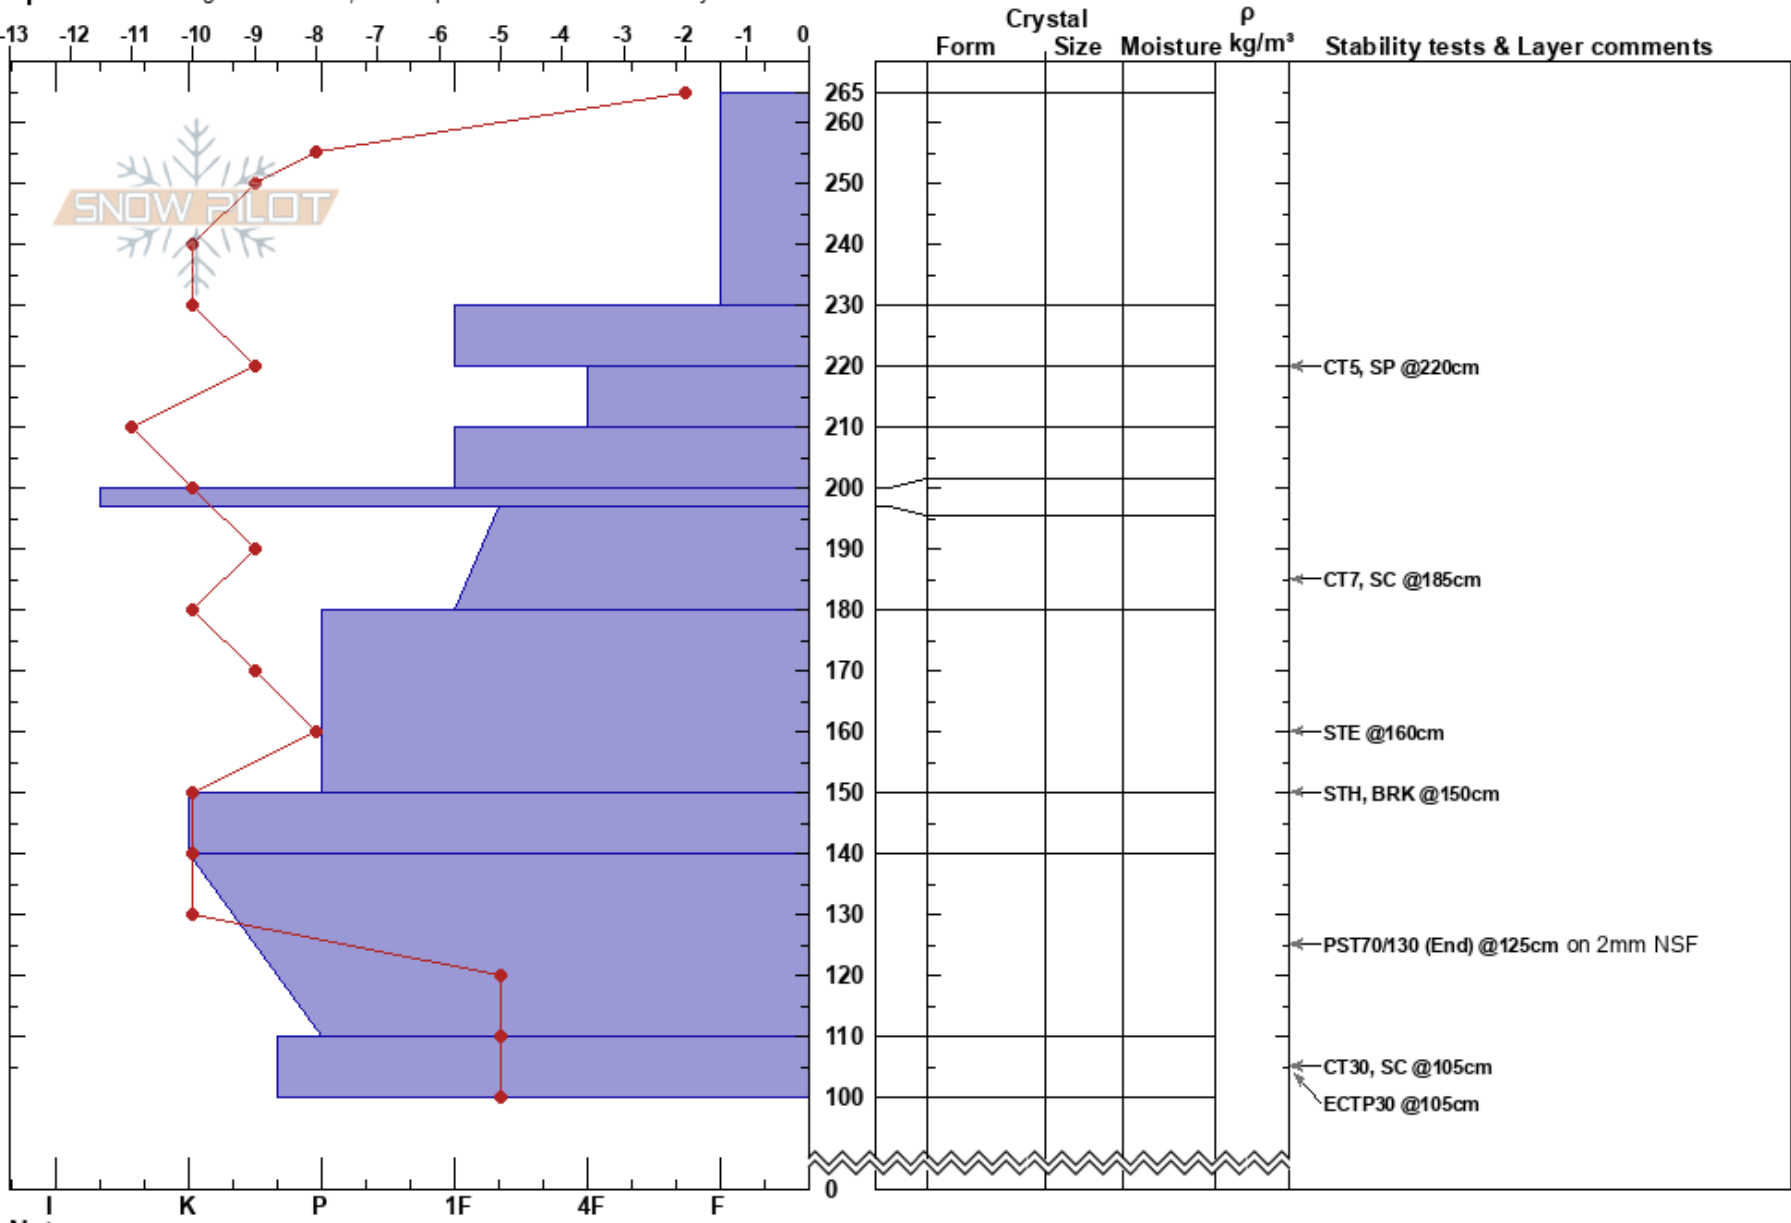

Ridge above E Tow  
 Continental Divide  
 CO  
**Elevation:** 11830 ft  
**Aspect:** 38°  
**Specifics:** Pit dug in a Ski Area; Pit is representative of backcountry

Ethan Collett  
 02/28/2019 - 10:00am  
**Co-ord:**  
**Slope Angle:** 27°  
**Wind Loading:** previous

**Stability:**  
**Air Temperature:** -2°C  
**Sky Cover:** CLR  
**Precipitation:** NO  
**Wind:** W Light Breeze

**HS:**265  
**Layer Notes:**  
 200-197cm:Problematic layer

Notes: