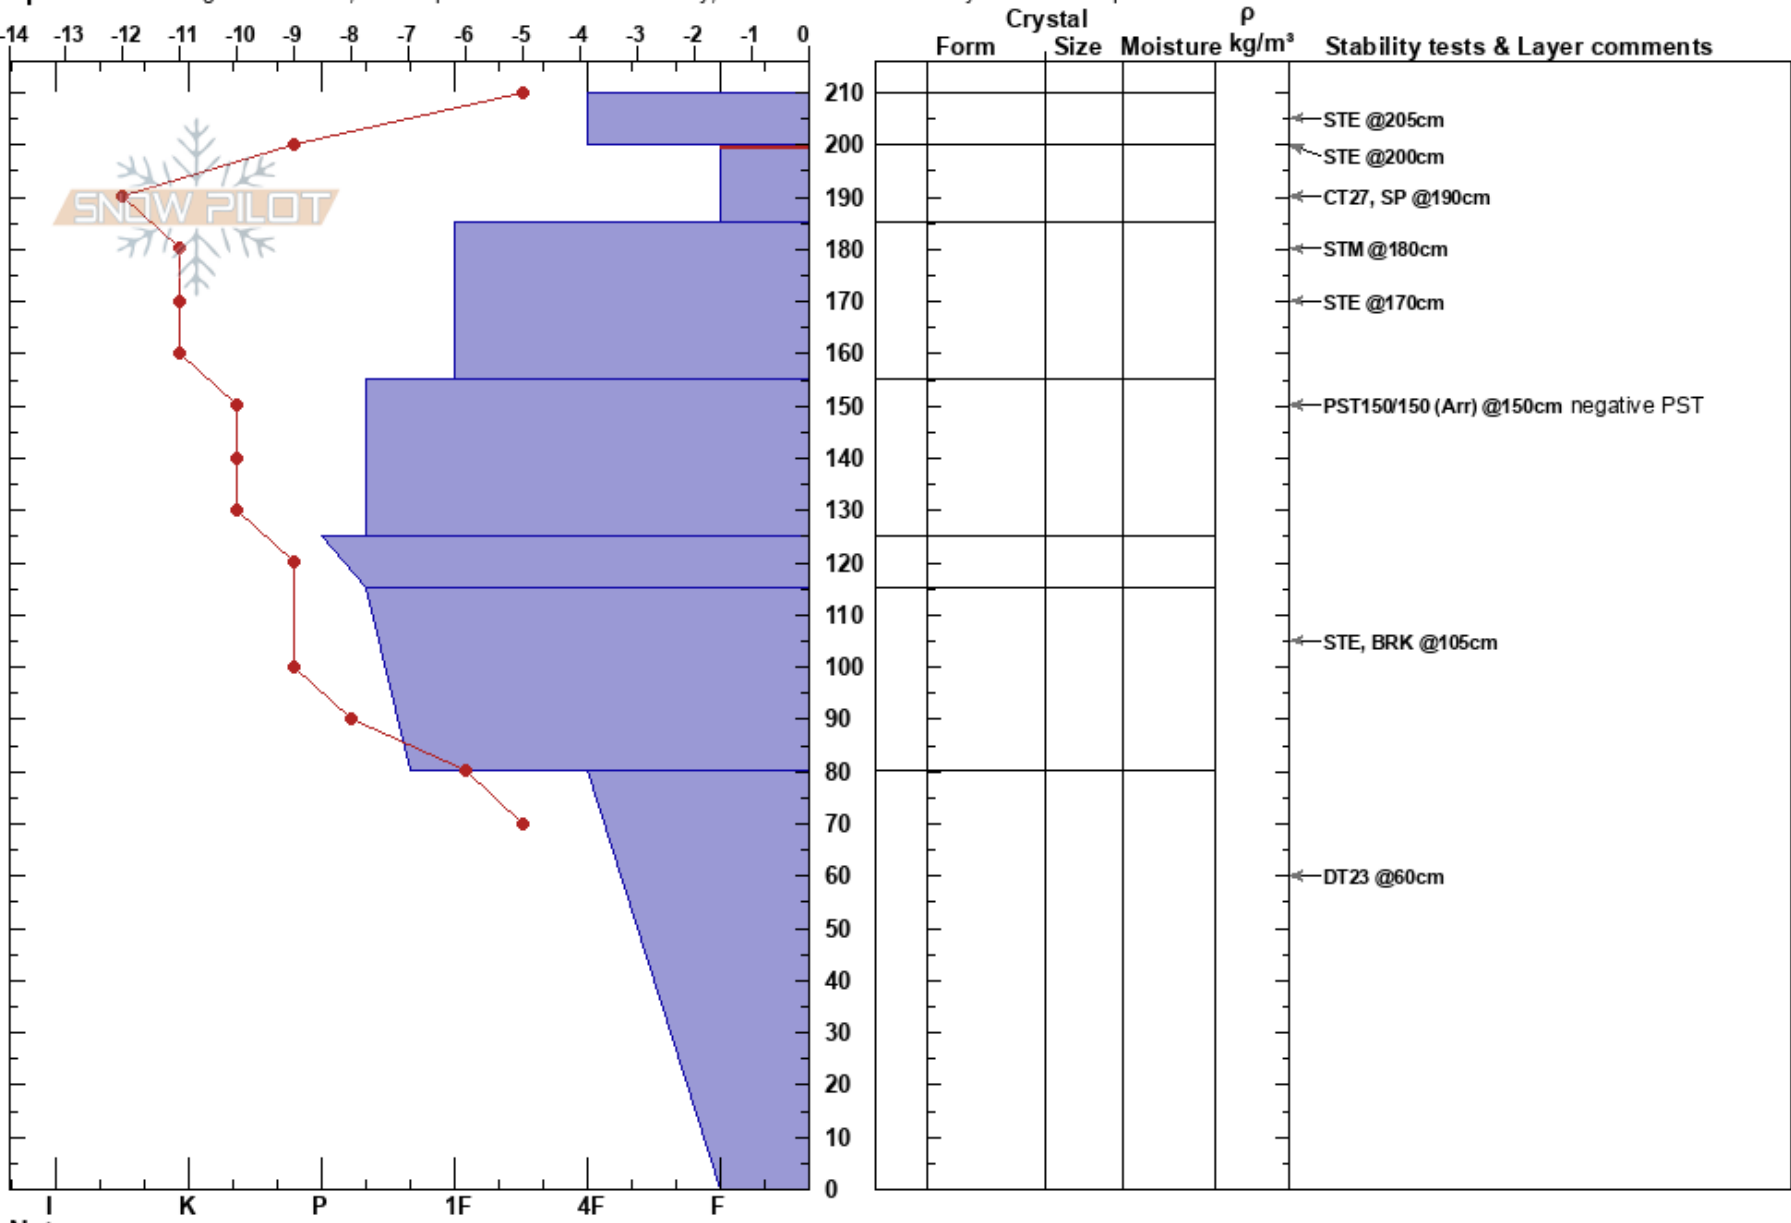

W Boundary Awesome  
 Continental Divide  
 CO  
**Elevation:** 12050 ft  
**Aspect:** 126°

Ethan Collett  
 02/26/2019 - 11:00am  
**Co-ord:**  
**Slope Angle:** 19°  
**Wind Loading:** previous

**Stability:** Good  
**Air Temperature:** -2°C  
**Sky Cover:** CLR  
**Precipitation:** NO  
**Wind:** W Light Breeze

**HS:**210  
**Layer Notes:**  
 200-185cm:Problematic layer

**Specifics:** Pit dug in a Ski Area; Pit is representative of backcountry; Recent avalanche activity on similar slopes

Notes: