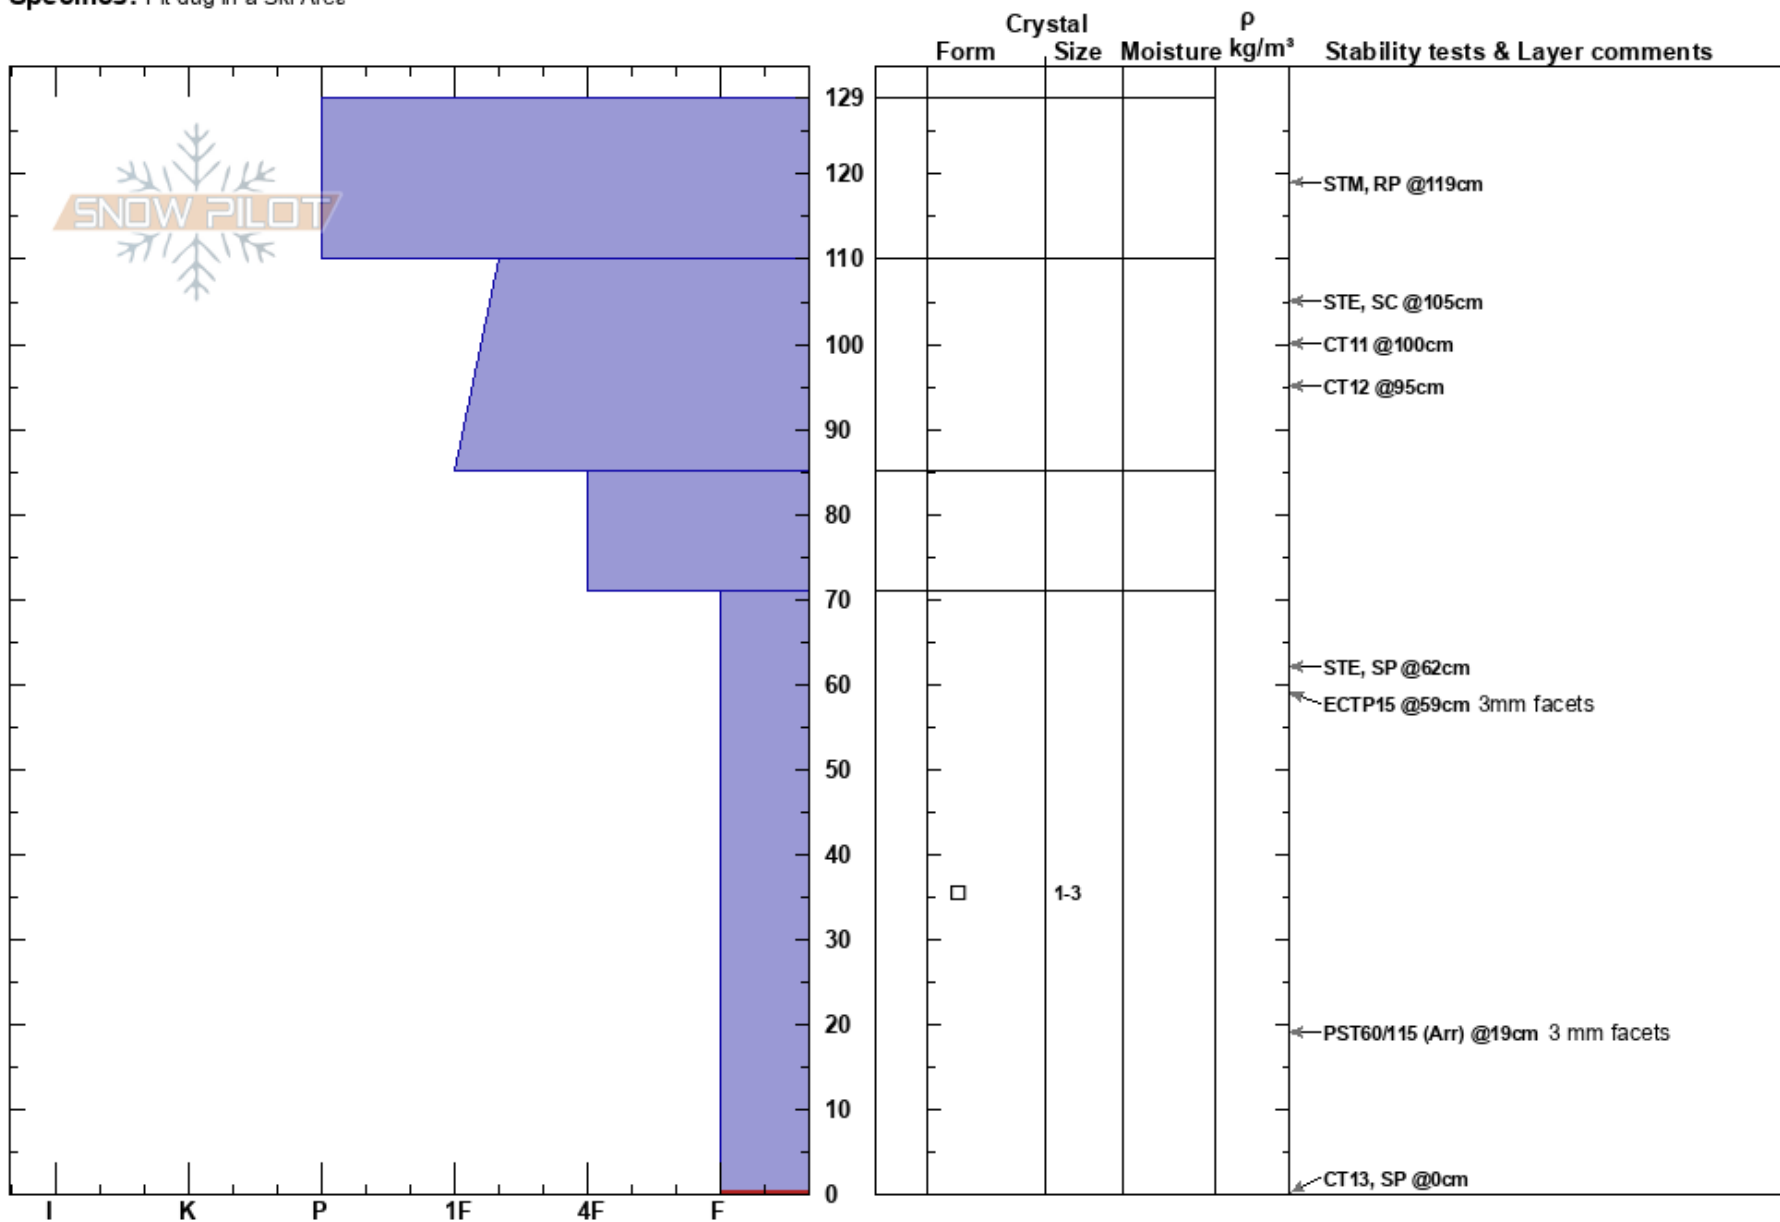

LL Dog Bowl
Continental Divide
CO

Ethan Collett
02/13/2019 - 2:00pm

Elevation:
Aspect: 340°
Specifics: Pit dug in a Ski Area

Co-ord:
Slope Angle: 25°
Wind Loading: previous

Stability:
Air Temperature: -8°C
Sky Cover: OVC
Precipitation: S1
Wind: W Moderate

HS:129
71-0cm: Problematic layer

Notes: