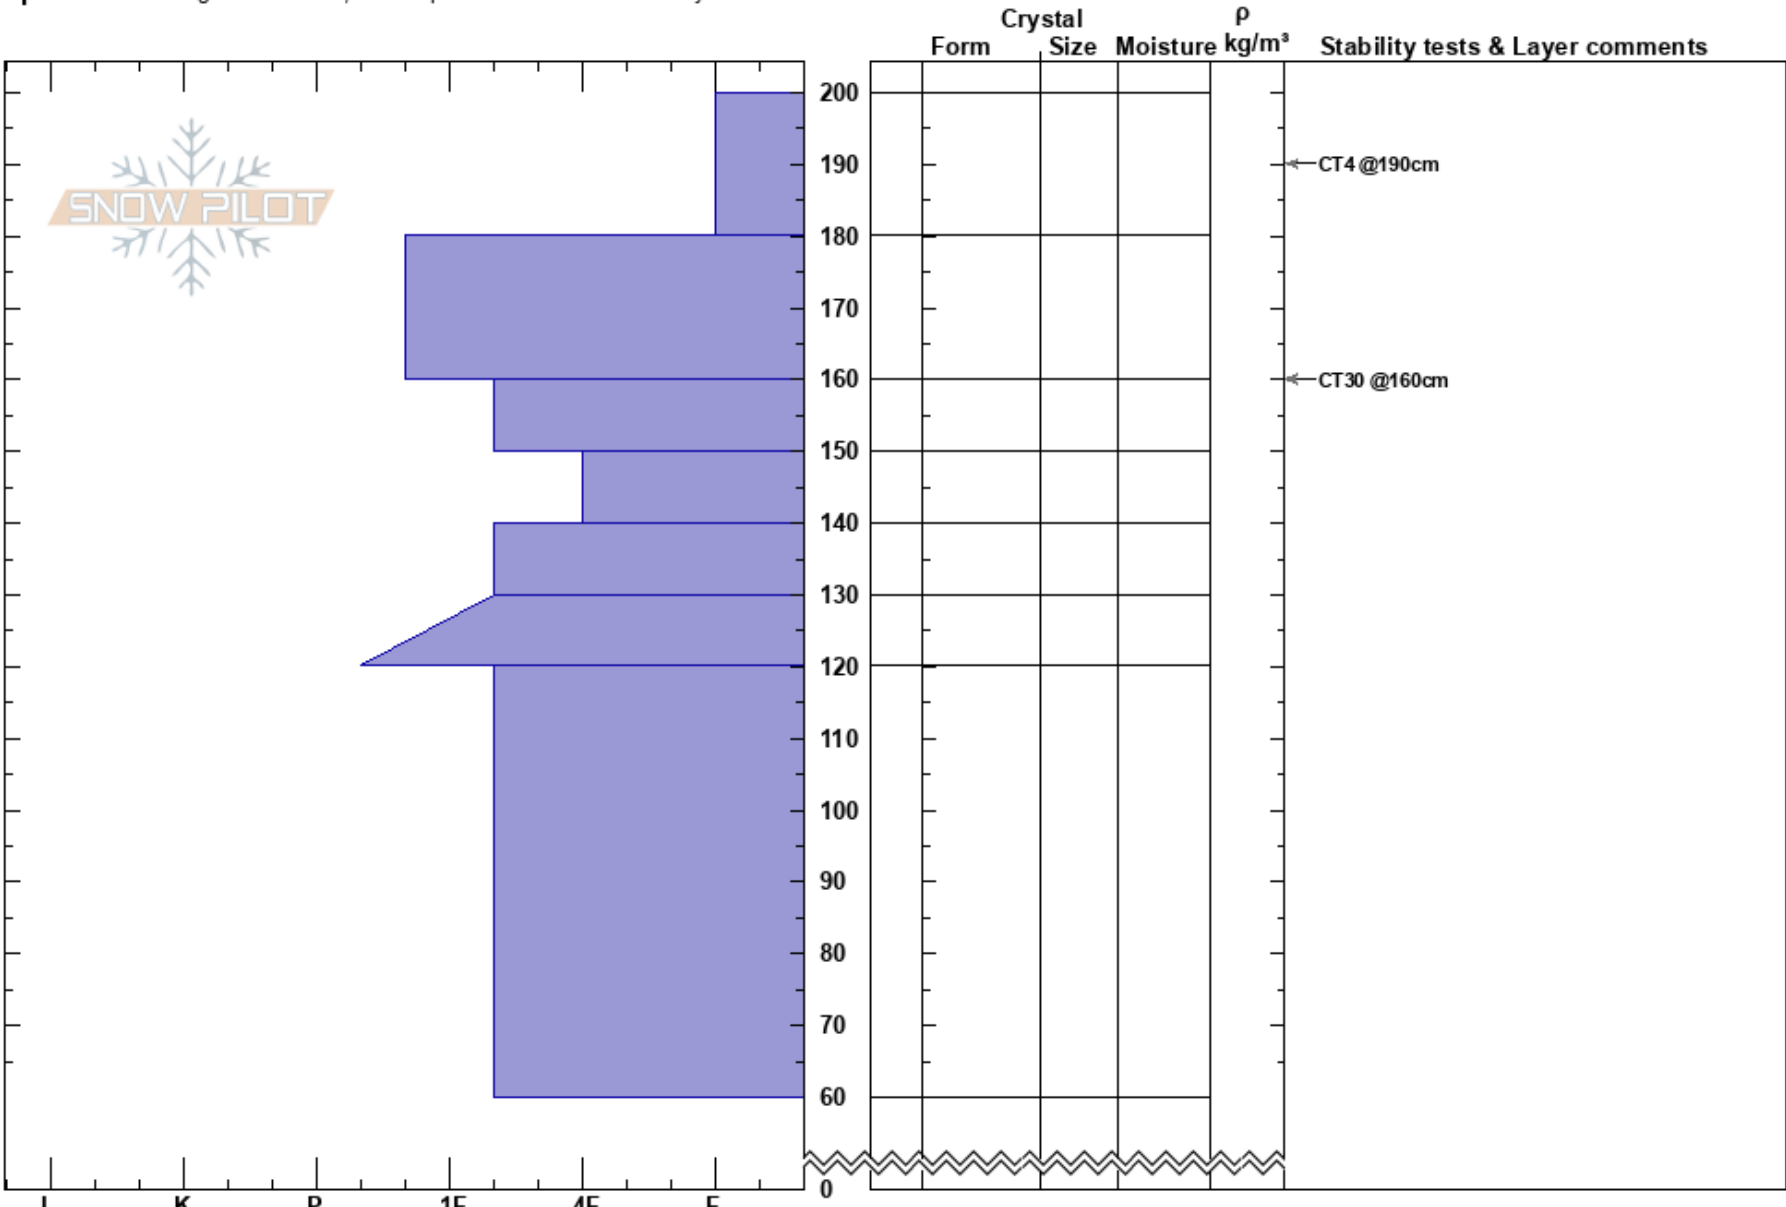

SL upper Daves Ditch  
 Continental Divide  
 CO  
**Elevation:** 11400 ft  
**Aspect:** 315°  
**Specifics:** Pit dug in a Ski Area; Pit is representative of backcountry

Ethan Collett  
 01/29/2019 - 2:30pm  
**Co-ord:**  
**Slope Angle:** 20°  
**Wind Loading:** previous

**Stability:** Good **HS:**200 **Layer Notes:**  
**Air Temperature:** -9°C  
**Sky Cover:** CLR  
**Precipitation:** NO  
**Wind:** SW Calm

← CT4 @190cm

← CT30 @160cm

Notes: