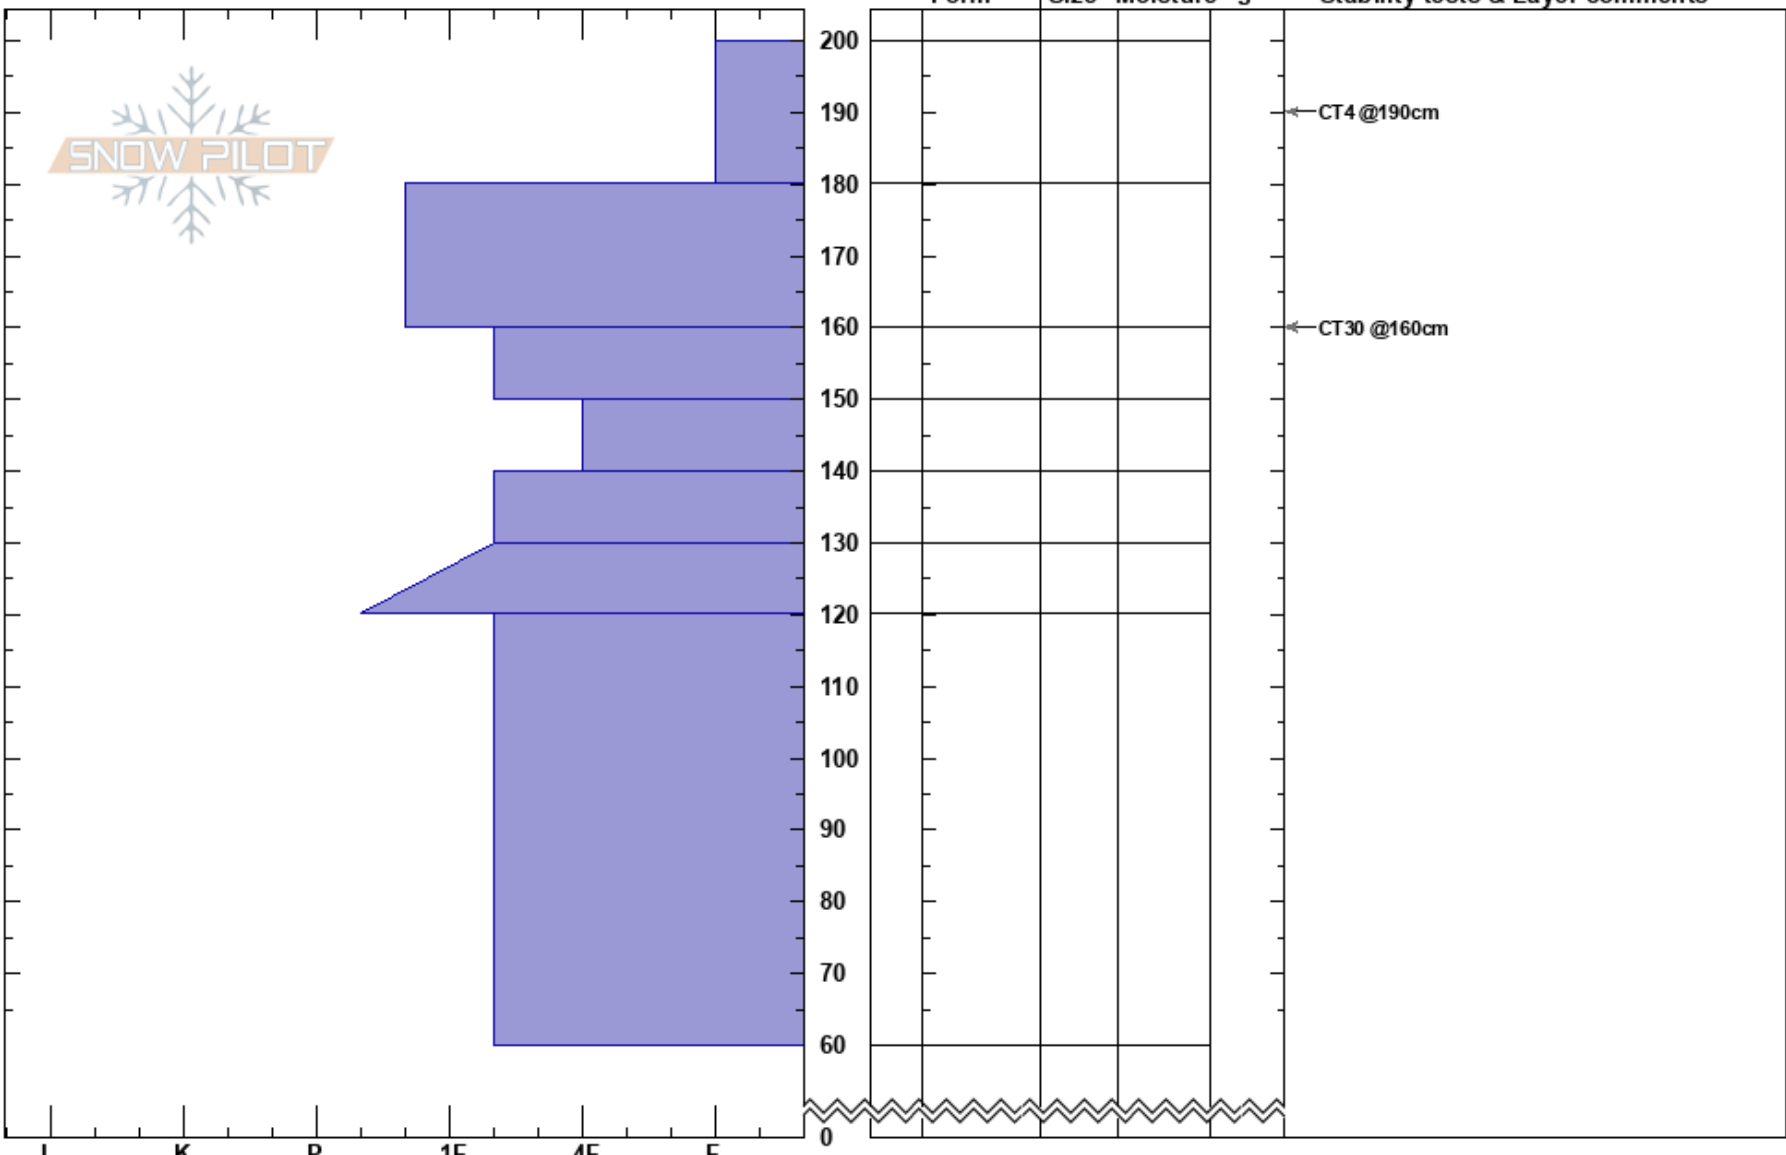

SL upper Daves Ditch  
Continental Divide  
CO  
Elevation: 11400 ft  
Aspect: 315°  
Specifics: Pit dug in a Ski Area; Pit is representative of backcountry

Ethan Collett  
01/29/2019 - 2:30pm  
Co-ord:  
Slope Angle: 20°  
Wind Loading: previous

Stability: Good  
Air Temperature: -9°C  
Sky Cover: CLR  
Precipitation: NO  
Wind: SW Calm  
HS:200  
Layer Notes:

Notes: