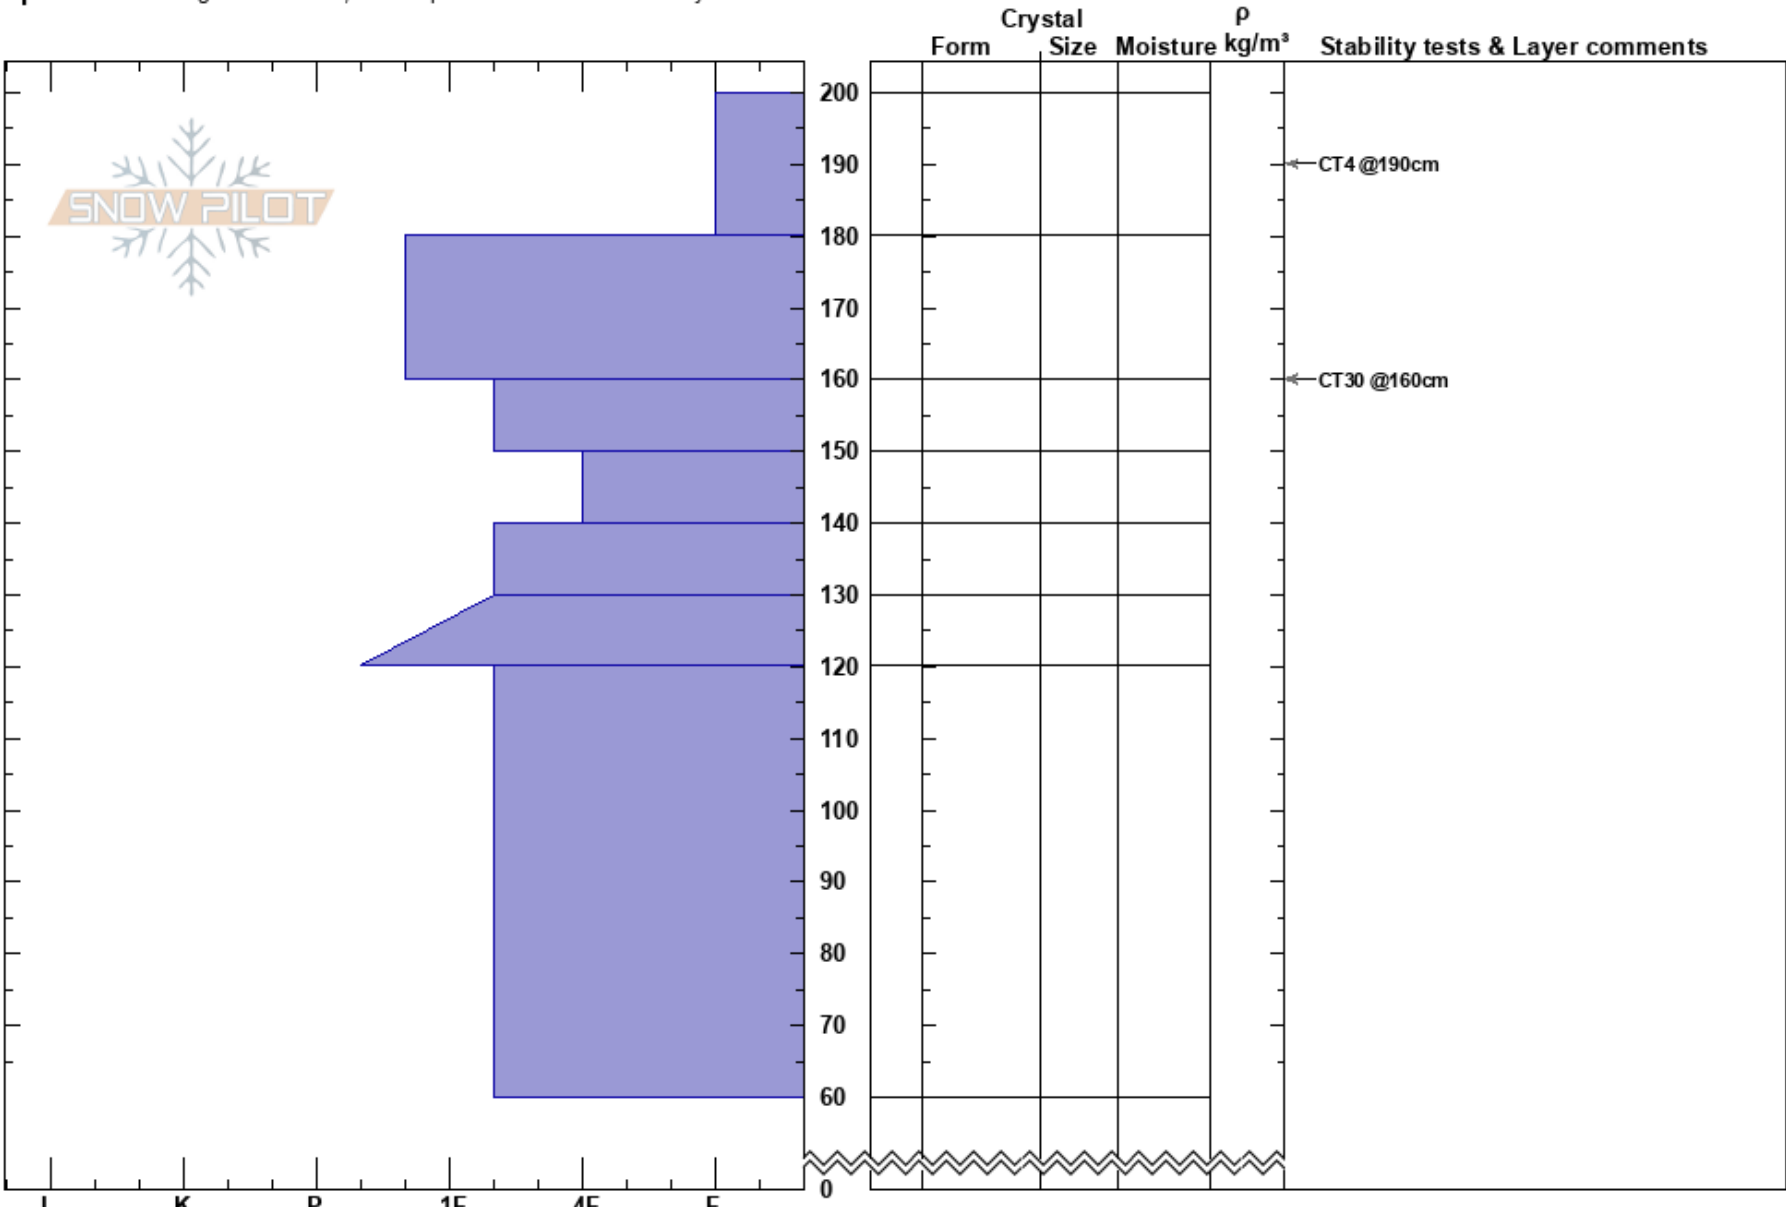

SL upper Daves Ditch  
 Continental Divide  
 CO  
**Elevation:** 11400 ft  
**Aspect:** 315°  
**Specifics:** Pit dug in a Ski Area; Pit is representative of backcountry

Ethan Collett  
 01/29/2019 - 2:30pm  
**Co-ord:**  
**Slope Angle:** 20°  
**Wind Loading:** previous

**Stability:** Good **HS:**200 **Layer Notes:**  
**Air Temperature:** -9°C  
**Sky Cover:** CLR  
**Precipitation:** NO  
**Wind:** SW Calm

Notes: