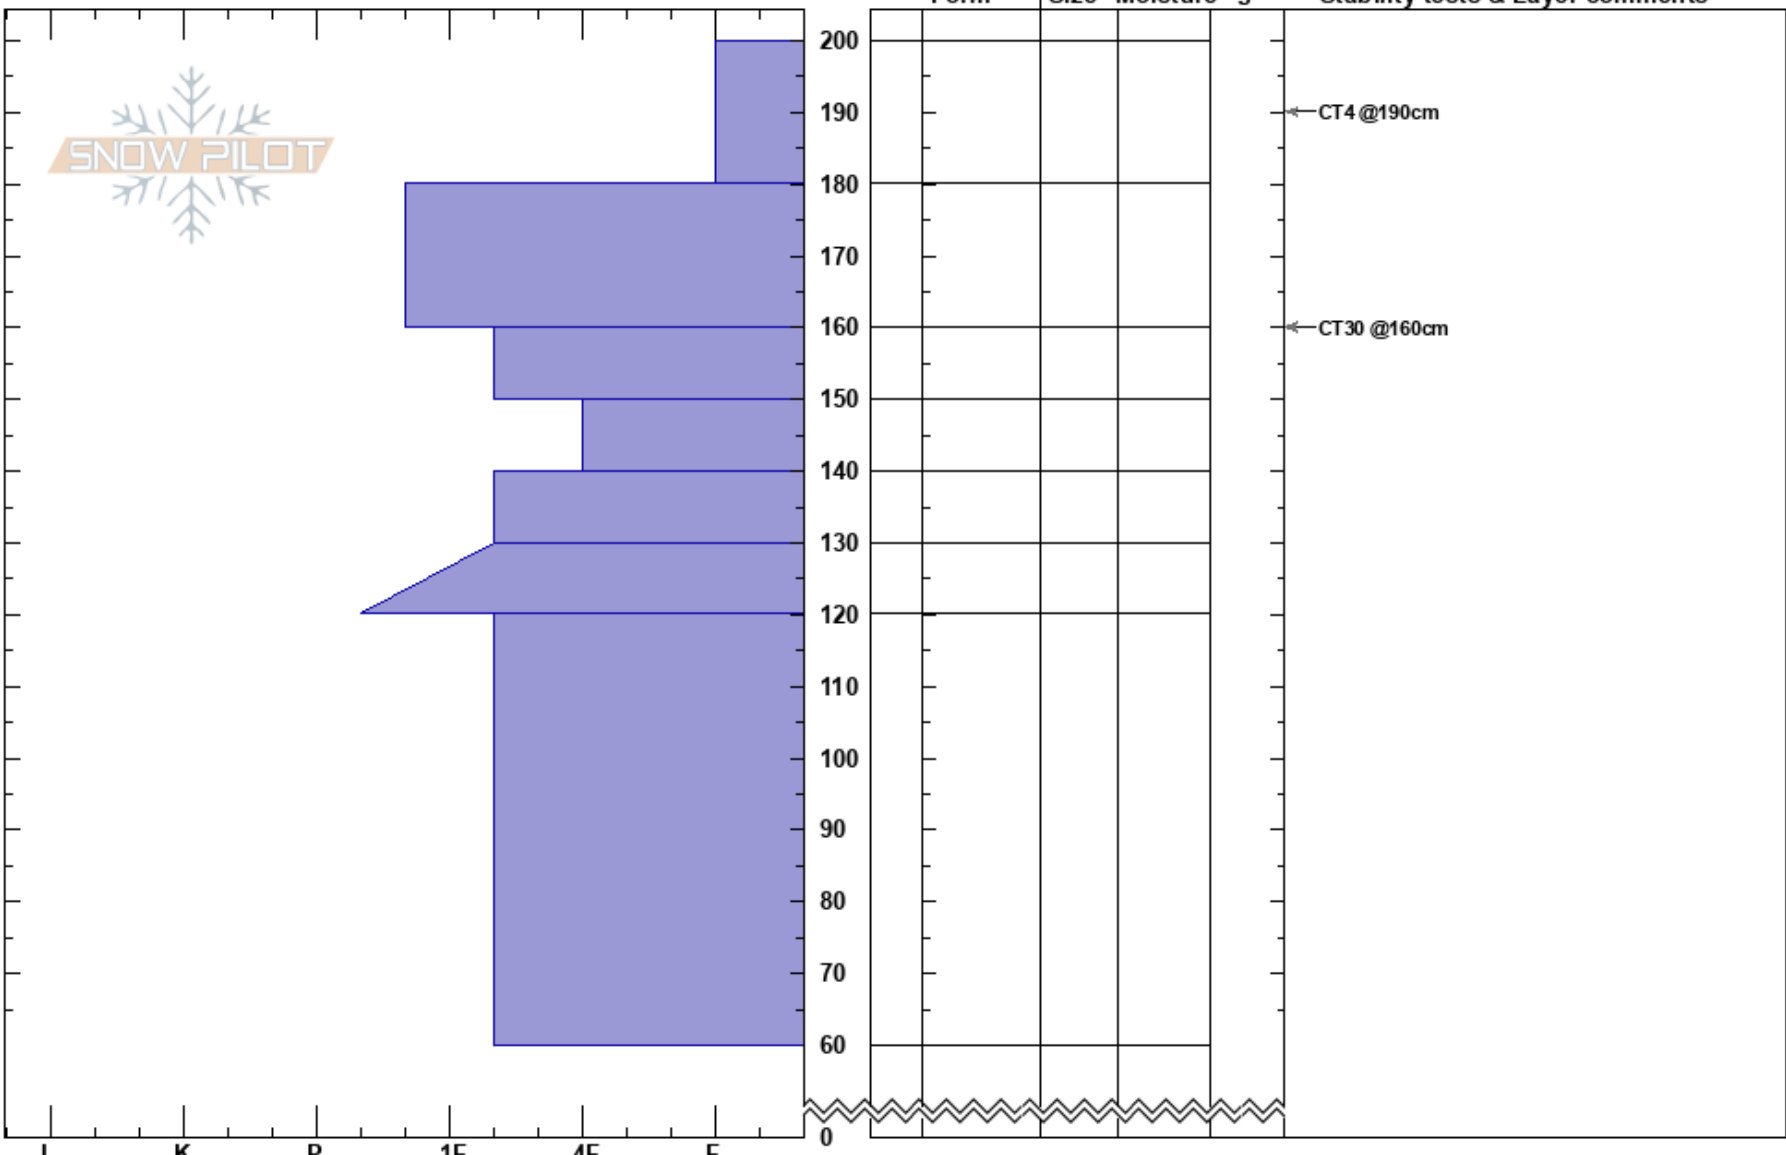

SL upper Daves Ditch
Continental Divide
CO
Elevation: 11400 ft
Aspect: 315°
Specifics: Pit dug in a Ski Area; Pit is representative of backcountry

Ethan Collett
01/29/2019 - 2:30pm
Co-ord:
Slope Angle: 20°
Wind Loading: previous

Stability: Good
Air Temperature: -9°C
Sky Cover: CLR
Precipitation: NO
Wind: SW Calm

HS:200

Layer Notes:

Notes: