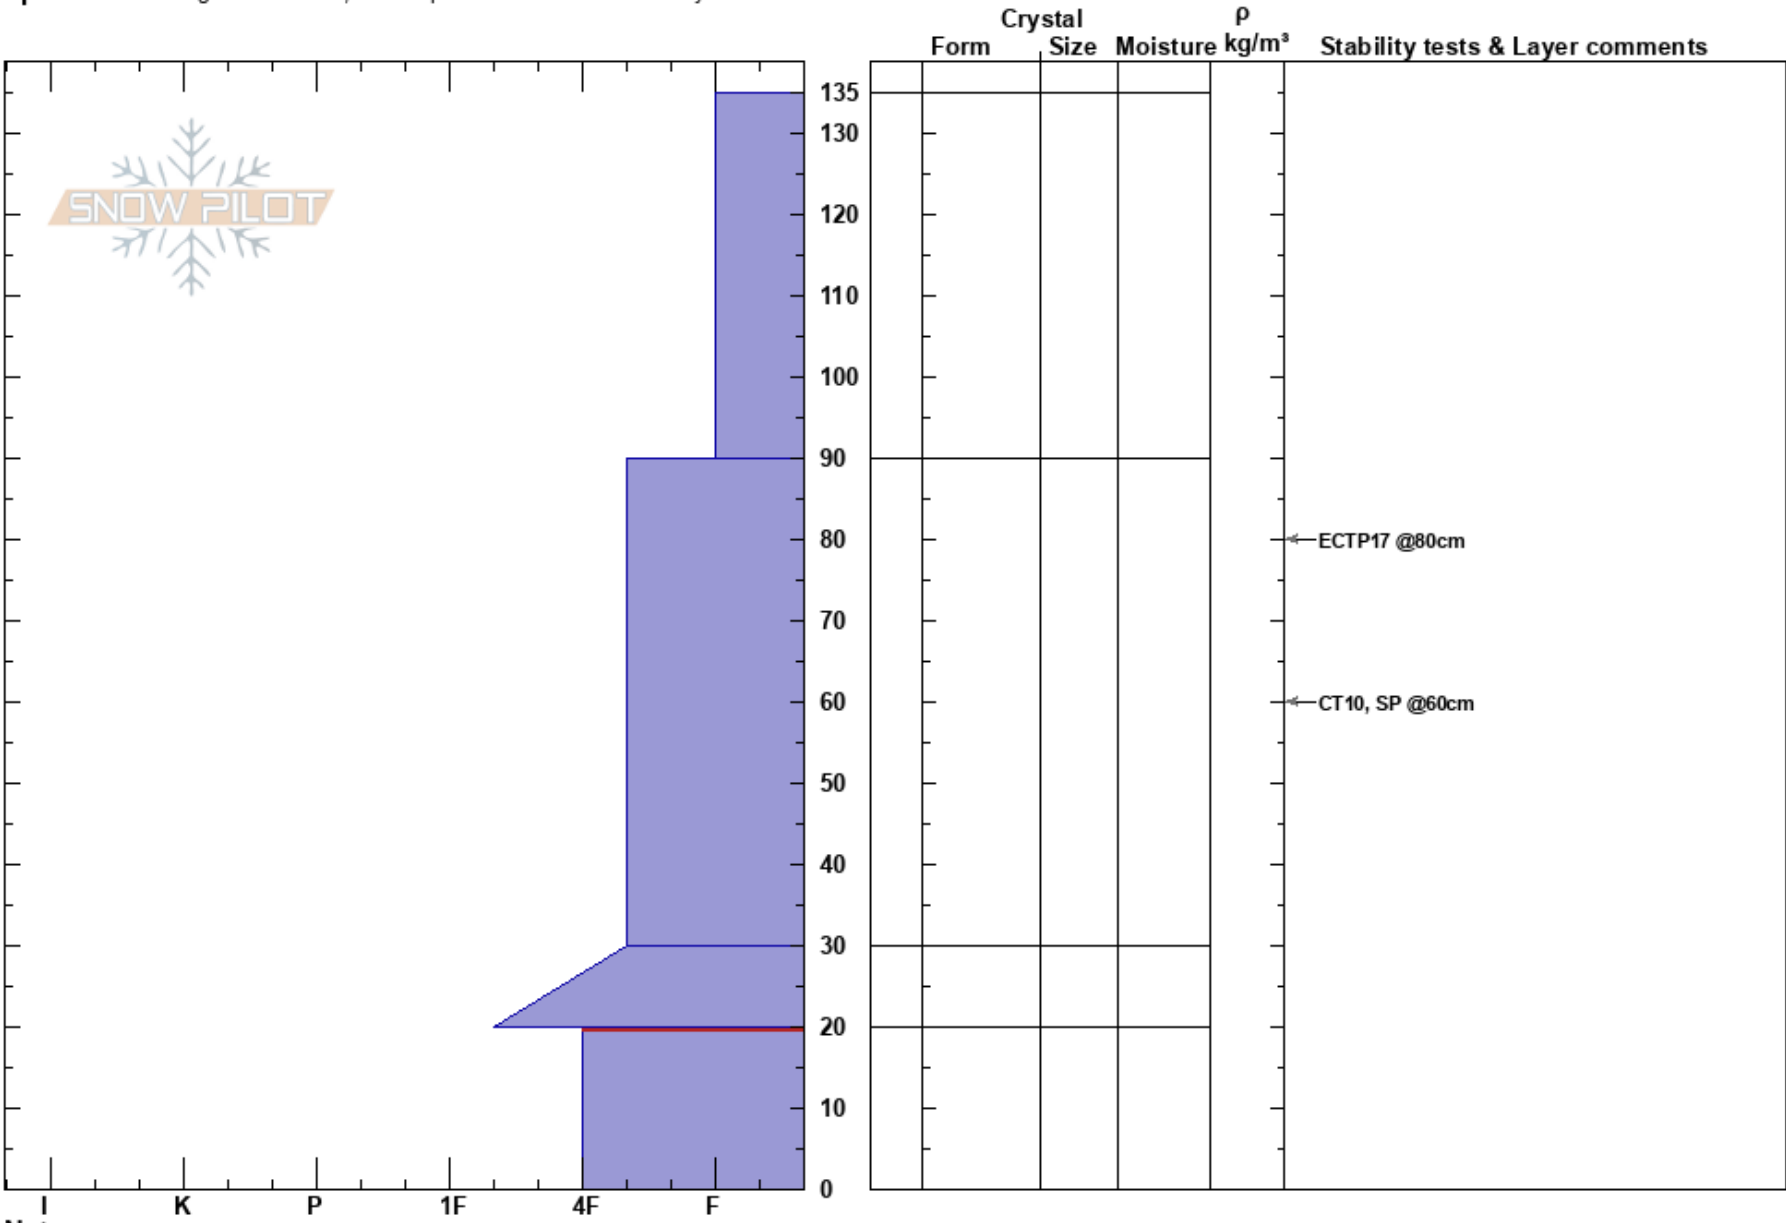

Lower, upper OTR  
 Continental Divide  
 CO  
**Elevation:** 11000 ft  
**Aspect:** 350°  
**Specifics:** Pit dug in a Ski Area; Pit is representative of backcountry

Ethan Collett  
 01/21/2019 - 12:30pm  
**Co-ord:**  
**Slope Angle:** 24°  
**Wind Loading:** previous

**Stability:**  
**Air Temperature:** -4°C  
**Sky Cover:** BKN  
**Precipitation:** NO  
**Wind:** SW Calm

**HS:** 135  
**Layer Notes:**  
 20-0cm: Problematic layer

**Notes:**