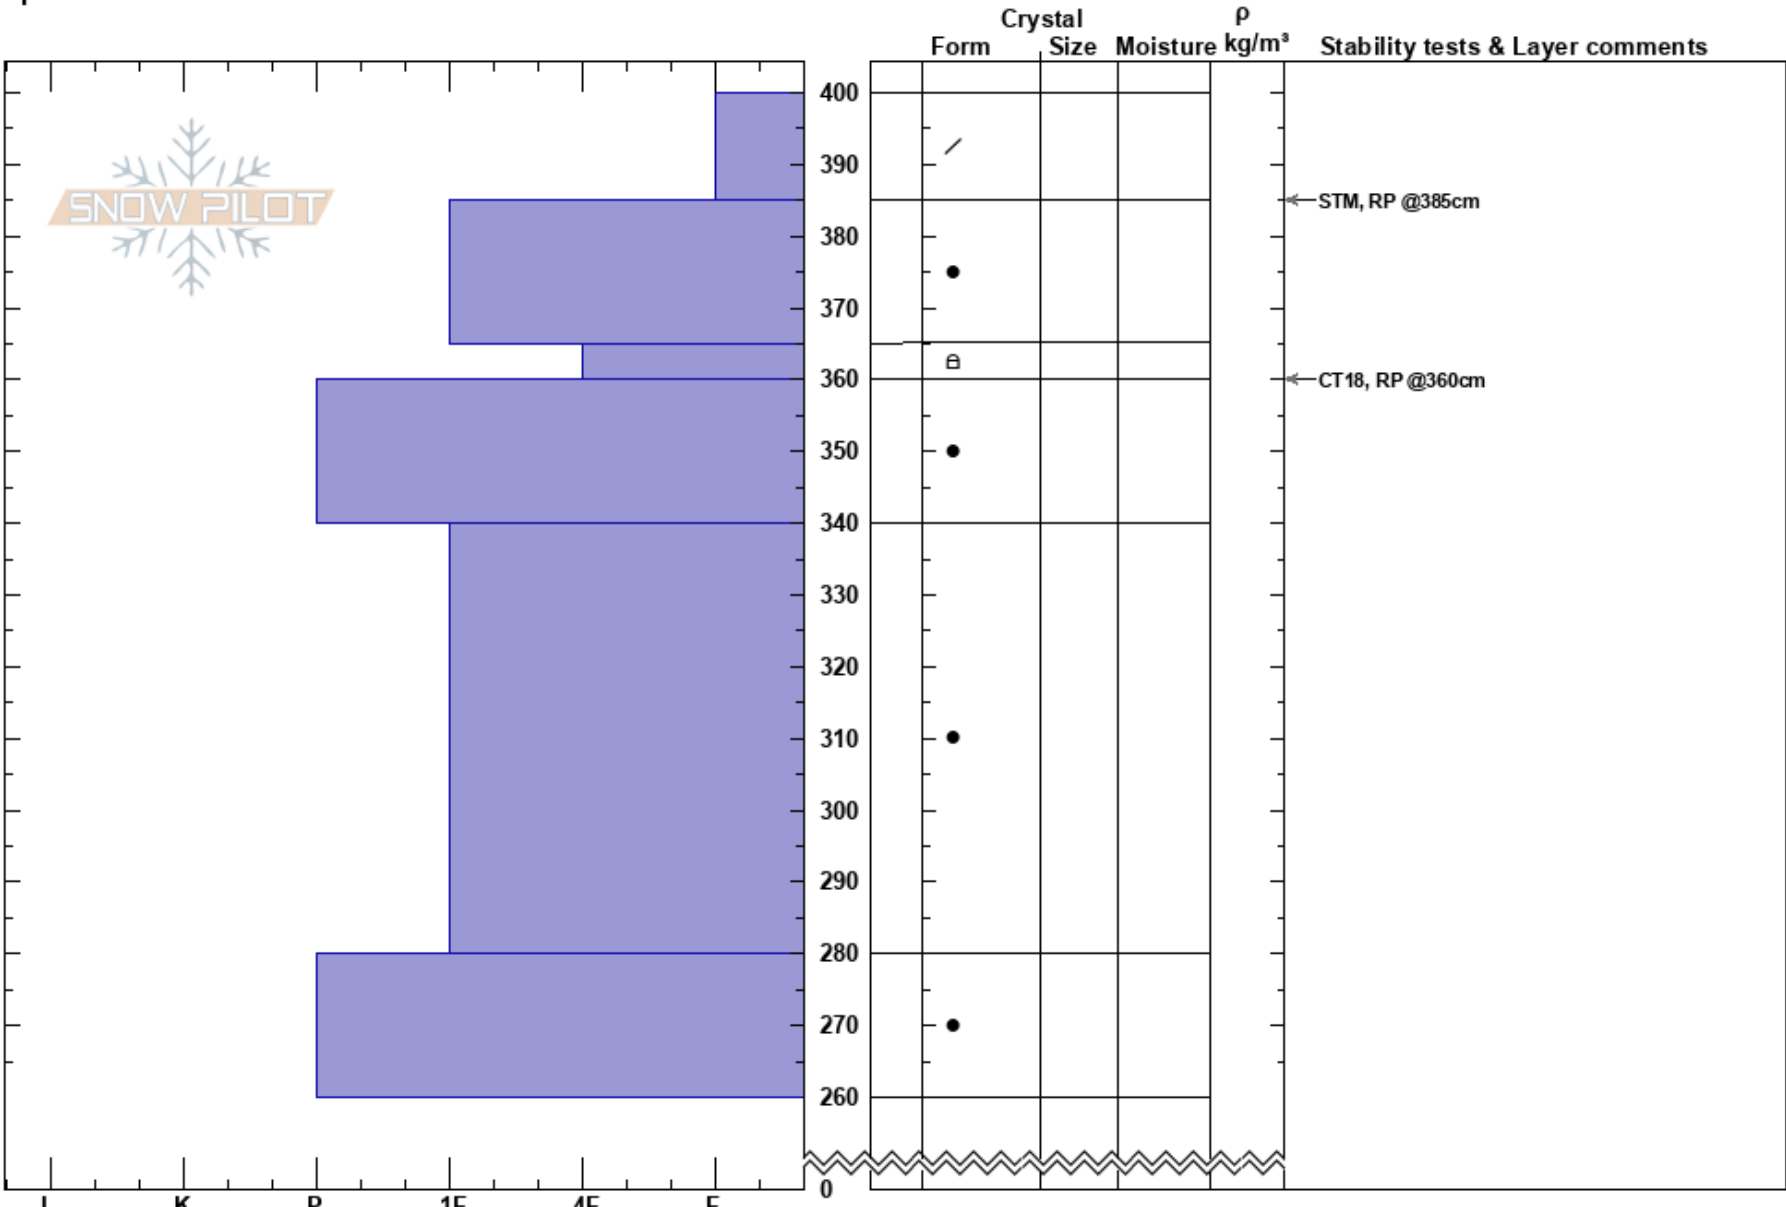

wolverine shoulder 1
 Rockies
 BC
 Elevation: 2450 m
 Aspect: N
 Specifics:

Thomas Grandi
 20/03/2019 - 10:40
 Co-ord:
 Slope Angle: 30°
 Wind Loading:

Stability: **HS:400**
 Air Temperature: 0°C
 Sky Cover: CLR
 Precipitation: NO
 Wind: Calm
 Layer Notes: 400-385cm:Problematic layer