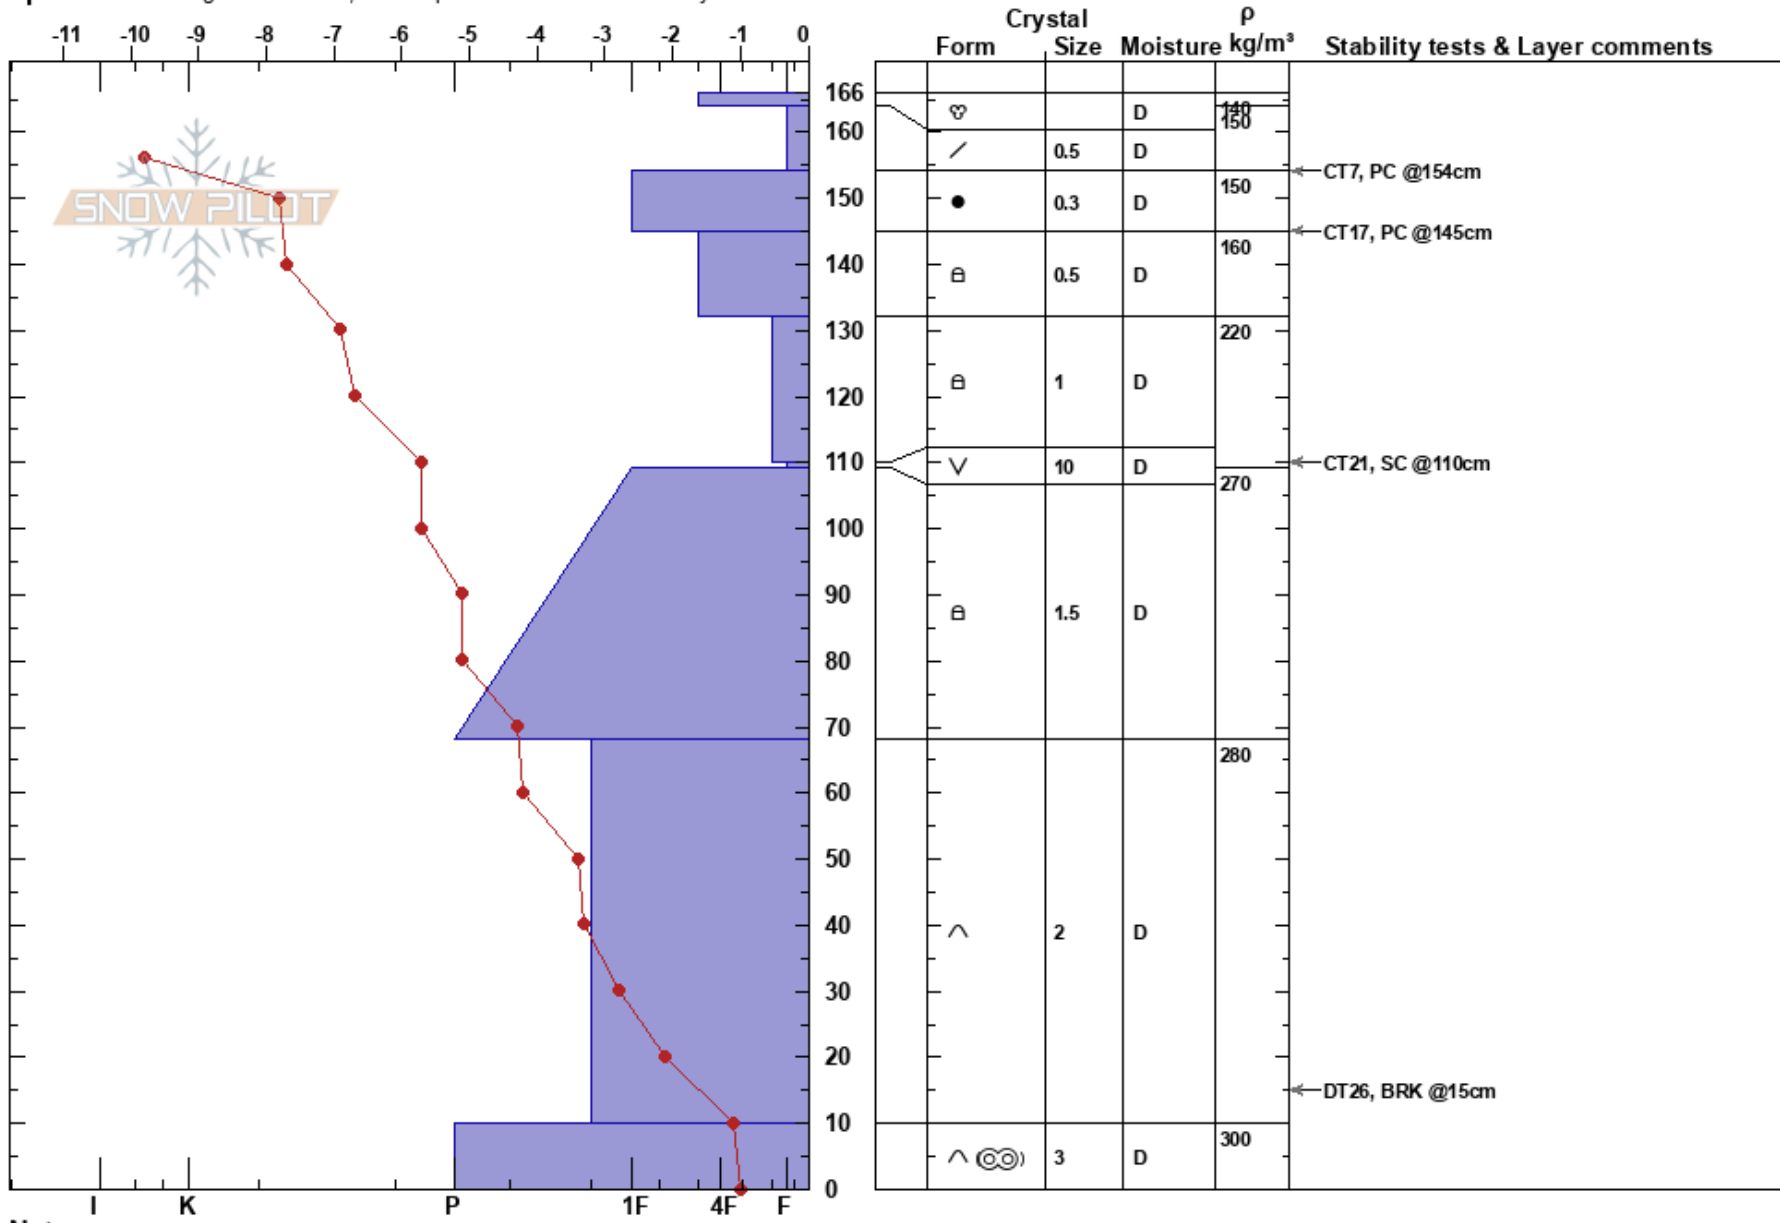

Wheeler Flats weekly  
 Sunshine Village  
 AB  
 Elevation: 2095 m  
 Aspect:

Leslie Crowley  
 20/03/2019 - 10:45  
 Co-ord:  
 Slope Angle: 5°  
 Wind Loading: no

Stability: **HS:166** **Layer Notes:**  
 Air Temperature: 1.1°C **PF:50** 110-109cm:Problematic layer  
 Sky Cover: CLR  
 Precipitation: NO  
 Wind: Calm

Specifics: Pit dug in a Ski Area; Pit is representative of backcountry

Notes: