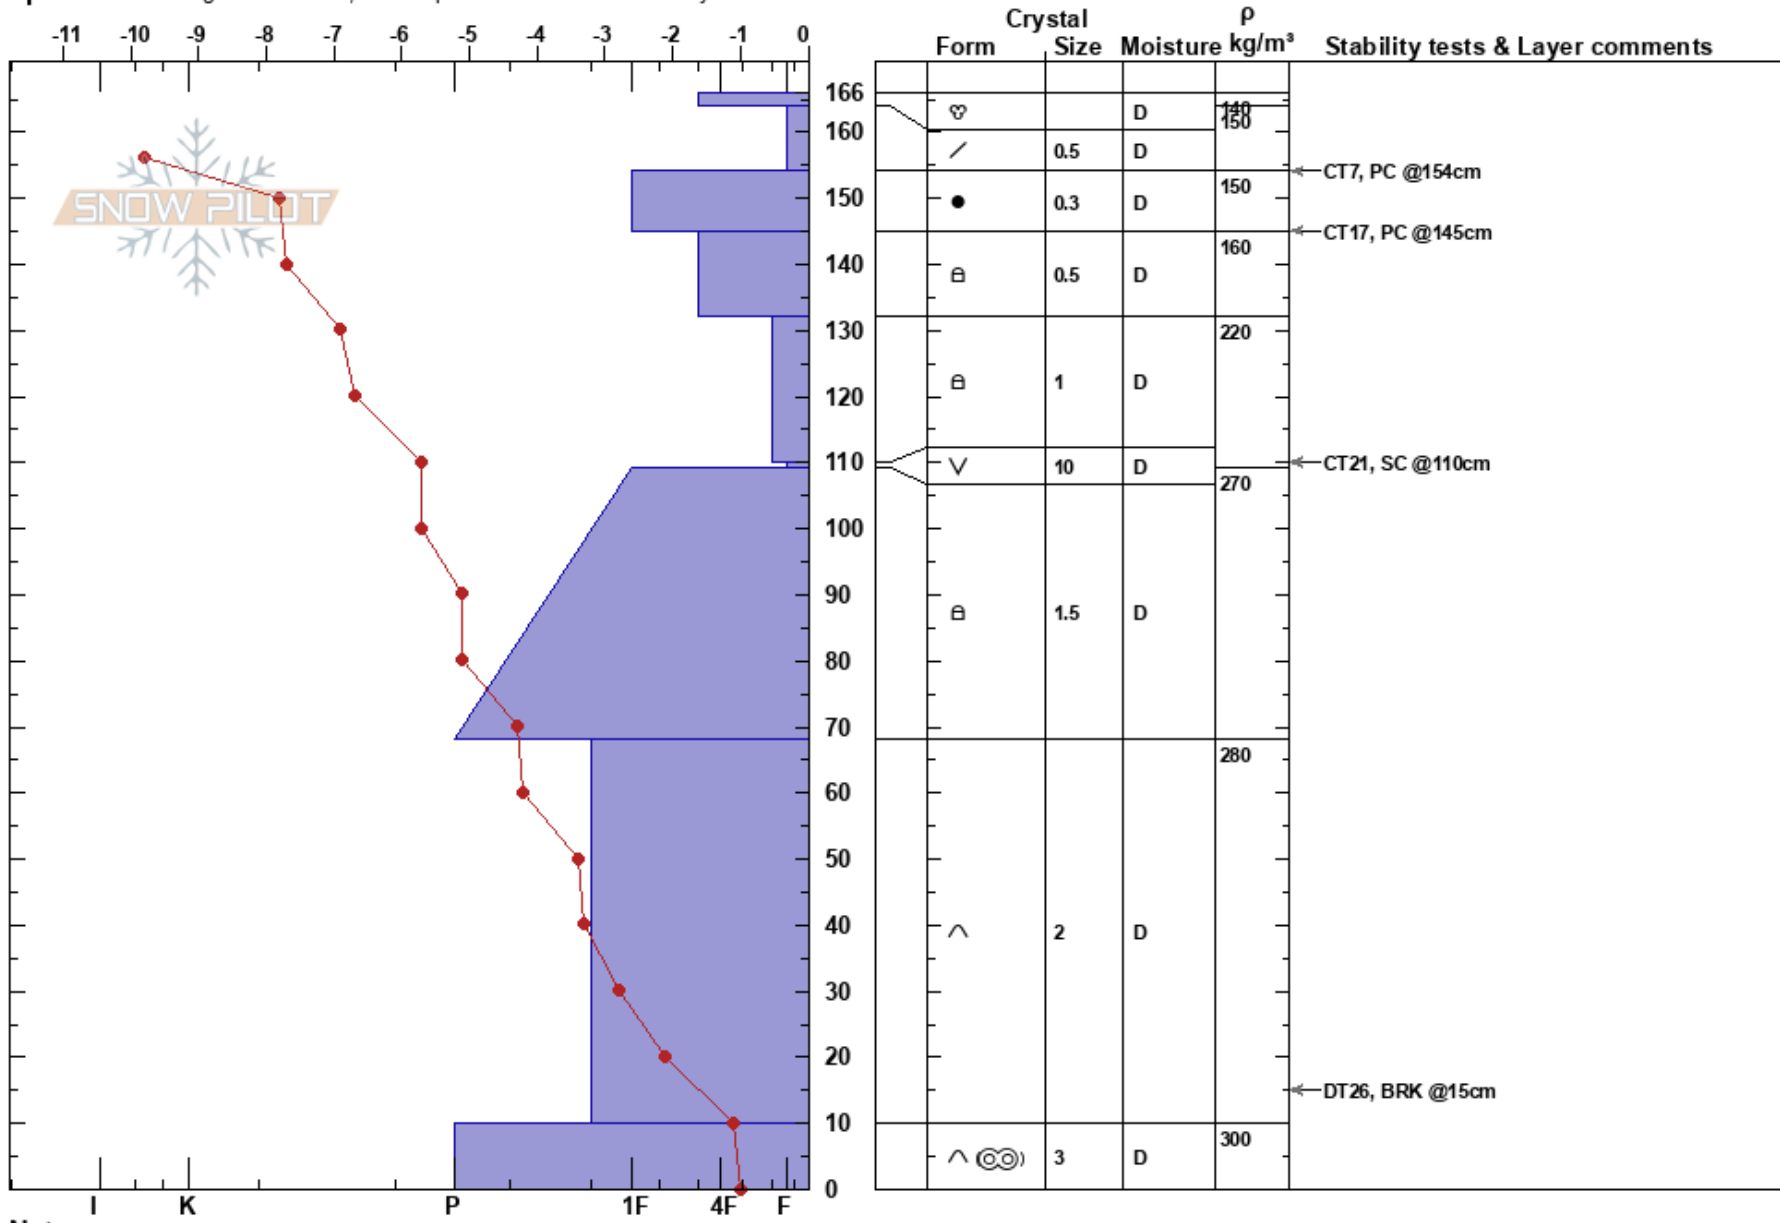

Wheeler Flats weekly
 Sunshine Village
 AB
 Elevation: 2095 m
 Aspect:

Leslie Crowley
 20/03/2019 - 10:45
 Co-ord:
 Slope Angle: 5°
 Wind Loading: no

Stability: **HS:166** **Layer Notes:**
 Air Temperature: 1.1°C **PF:50** 110-109cm:Problematic layer
 Sky Cover: CLR
 Precipitation: NO
 Wind: Calm

Specifics: Pit dug in a Ski Area; Pit is representative of backcountry

Notes: