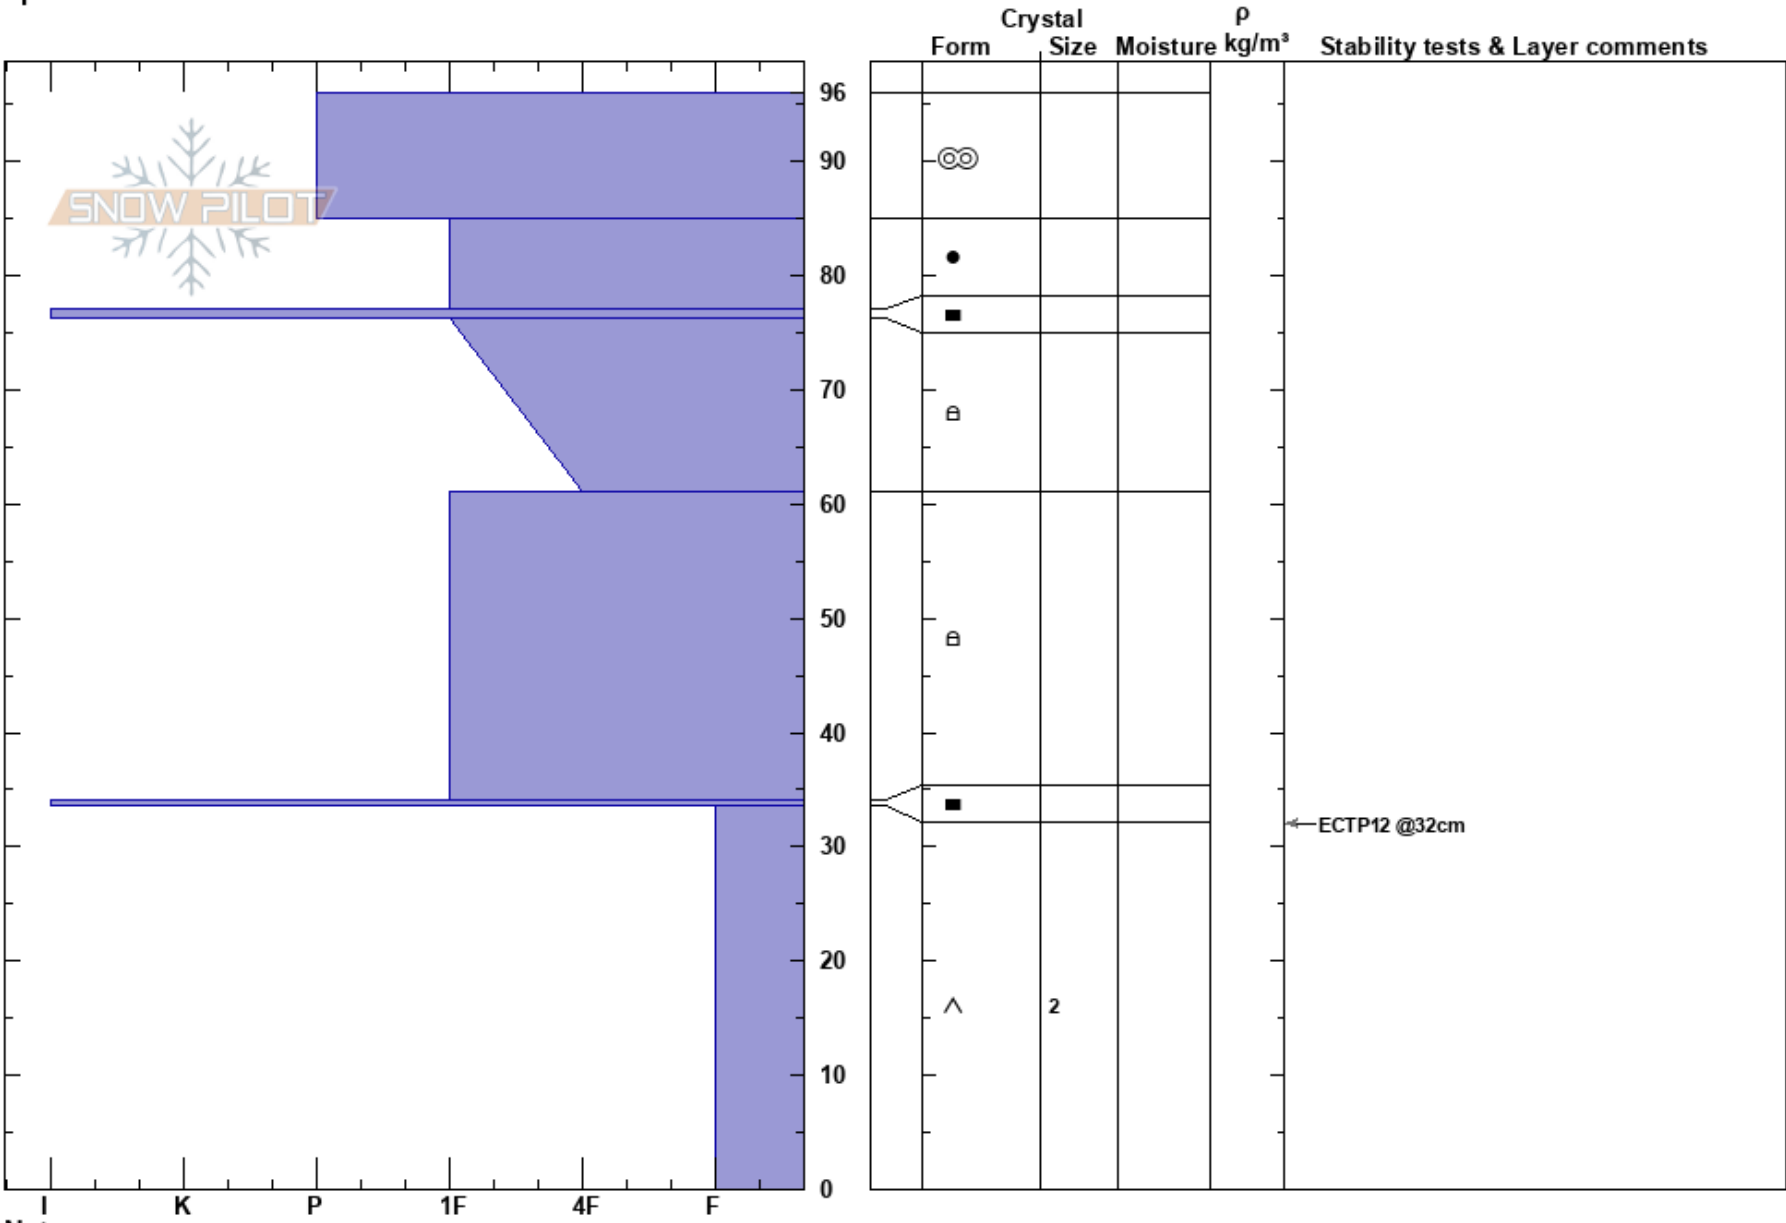

Losthorse 03/20/19  
 Bitterroot  
 MT  
 Elevation: 7281 ft  
 Aspect: 200°  
 Specifics:

Travis Craft  
 03/20/2019 - 11:00am  
 Co-ord: 46.13860N, -114.52283W  
 Slope Angle: 12°  
 Wind Loading:

Stability:  
 Air Temperature: 2°C  
 Sky Cover: CLR  
 Precipitation: NO  
 Wind: SE Moderate

HS:96  
 33.5-0cm:Problematic layer

Notes: