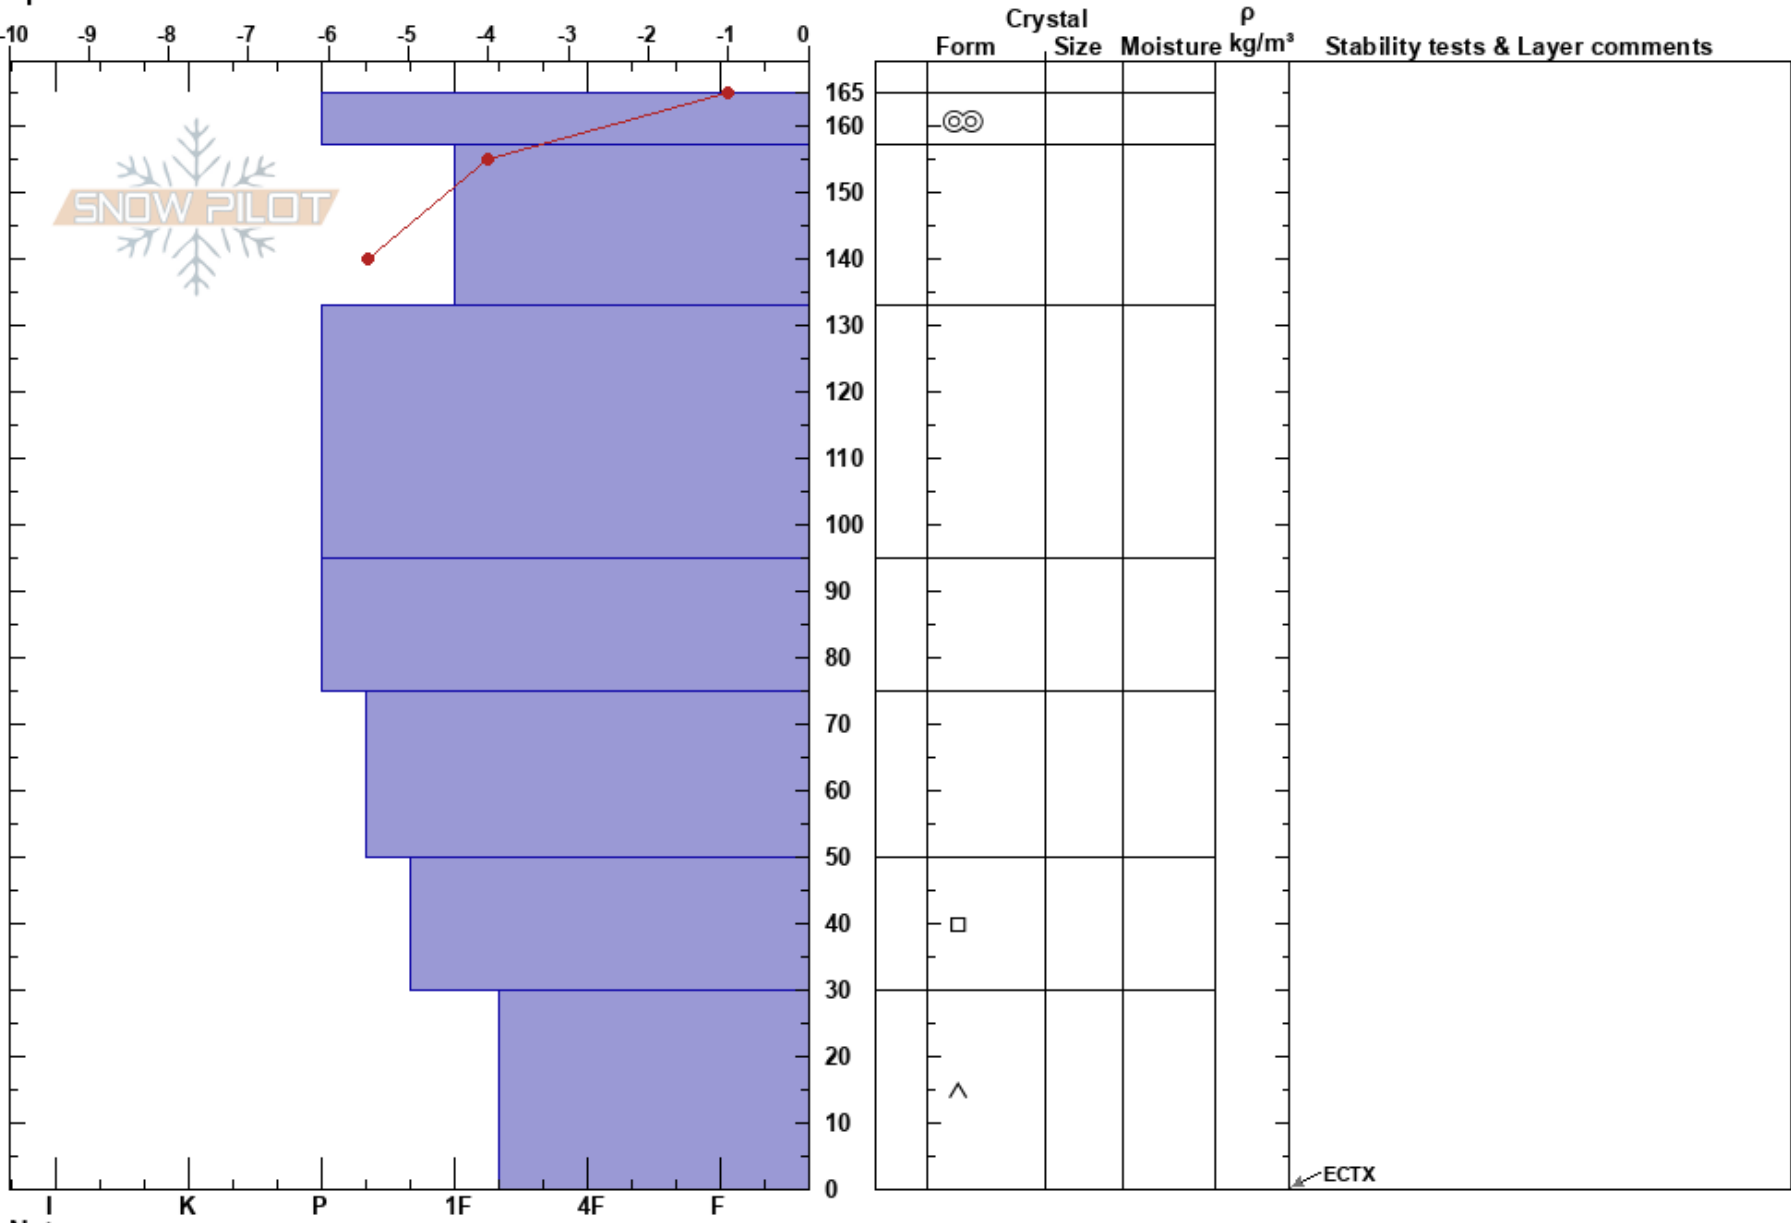

Bacon Rind Mdw
 Madison Range-S
 MT
 Elevation: 8800 ft
 Aspect: 90°
 Specifics:

Doug Chabot-Admin
 03/20/2019 - 12:00pm
 Co-ord: 44.97056N, -111.09534W
 Slope Angle: 15°
 Wind Loading:

Stability: Very Good HS:165 Layer Notes:
 Air Temperature: -1°C
 Sky Cover:
 Precipitation: NO
 Wind: