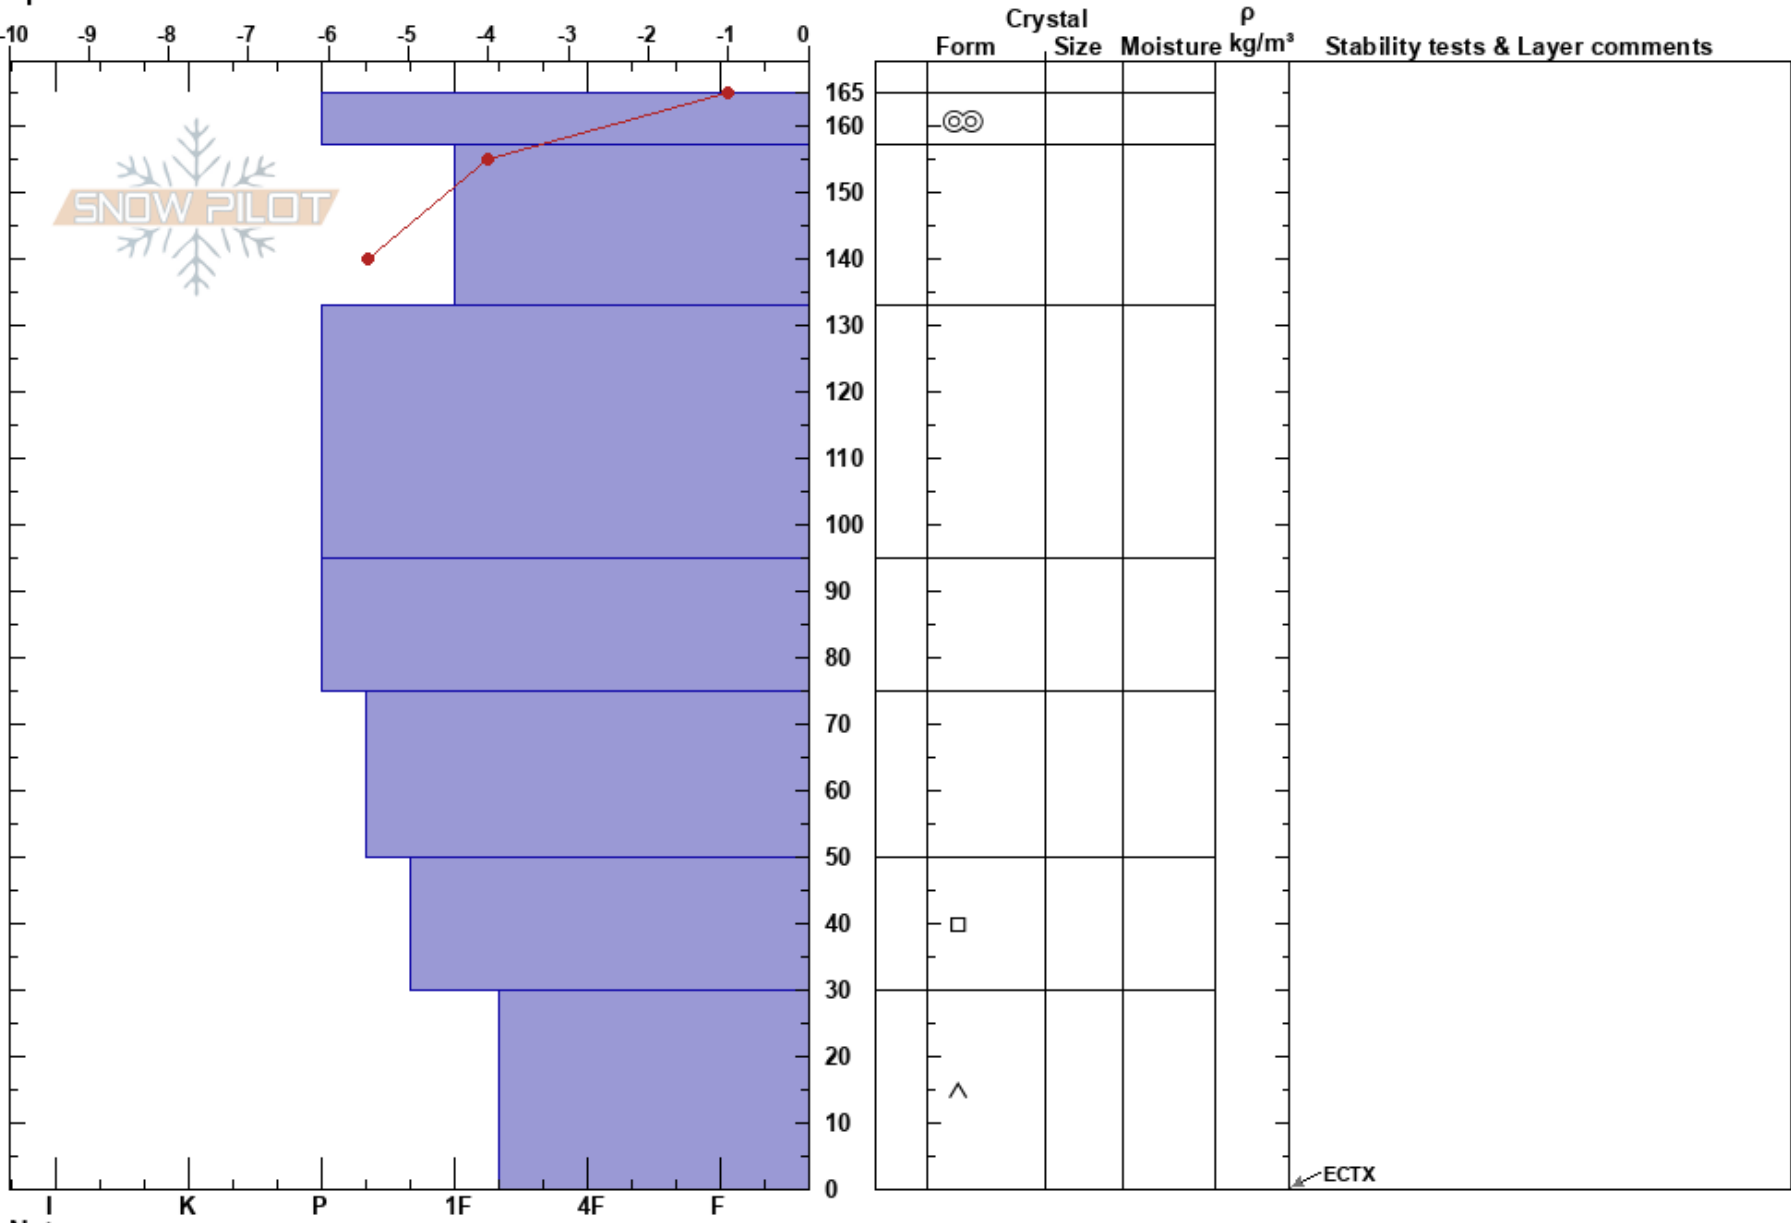

Bacon Rind Mdw  
 Madison Range-S  
 MT  
 Elevation: 8800 ft  
 Aspect: 90°  
 Specifics:

Doug Chabot-Admin  
 03/20/2019 - 12:00pm  
 Co-ord: 44.97056N, -111.09534W  
 Slope Angle: 15°  
 Wind Loading:

Stability: Very Good HS:165 Layer Notes:  
 Air Temperature: -1°C  
 Sky Cover:  
 Precipitation: NO  
 Wind:

Notes: