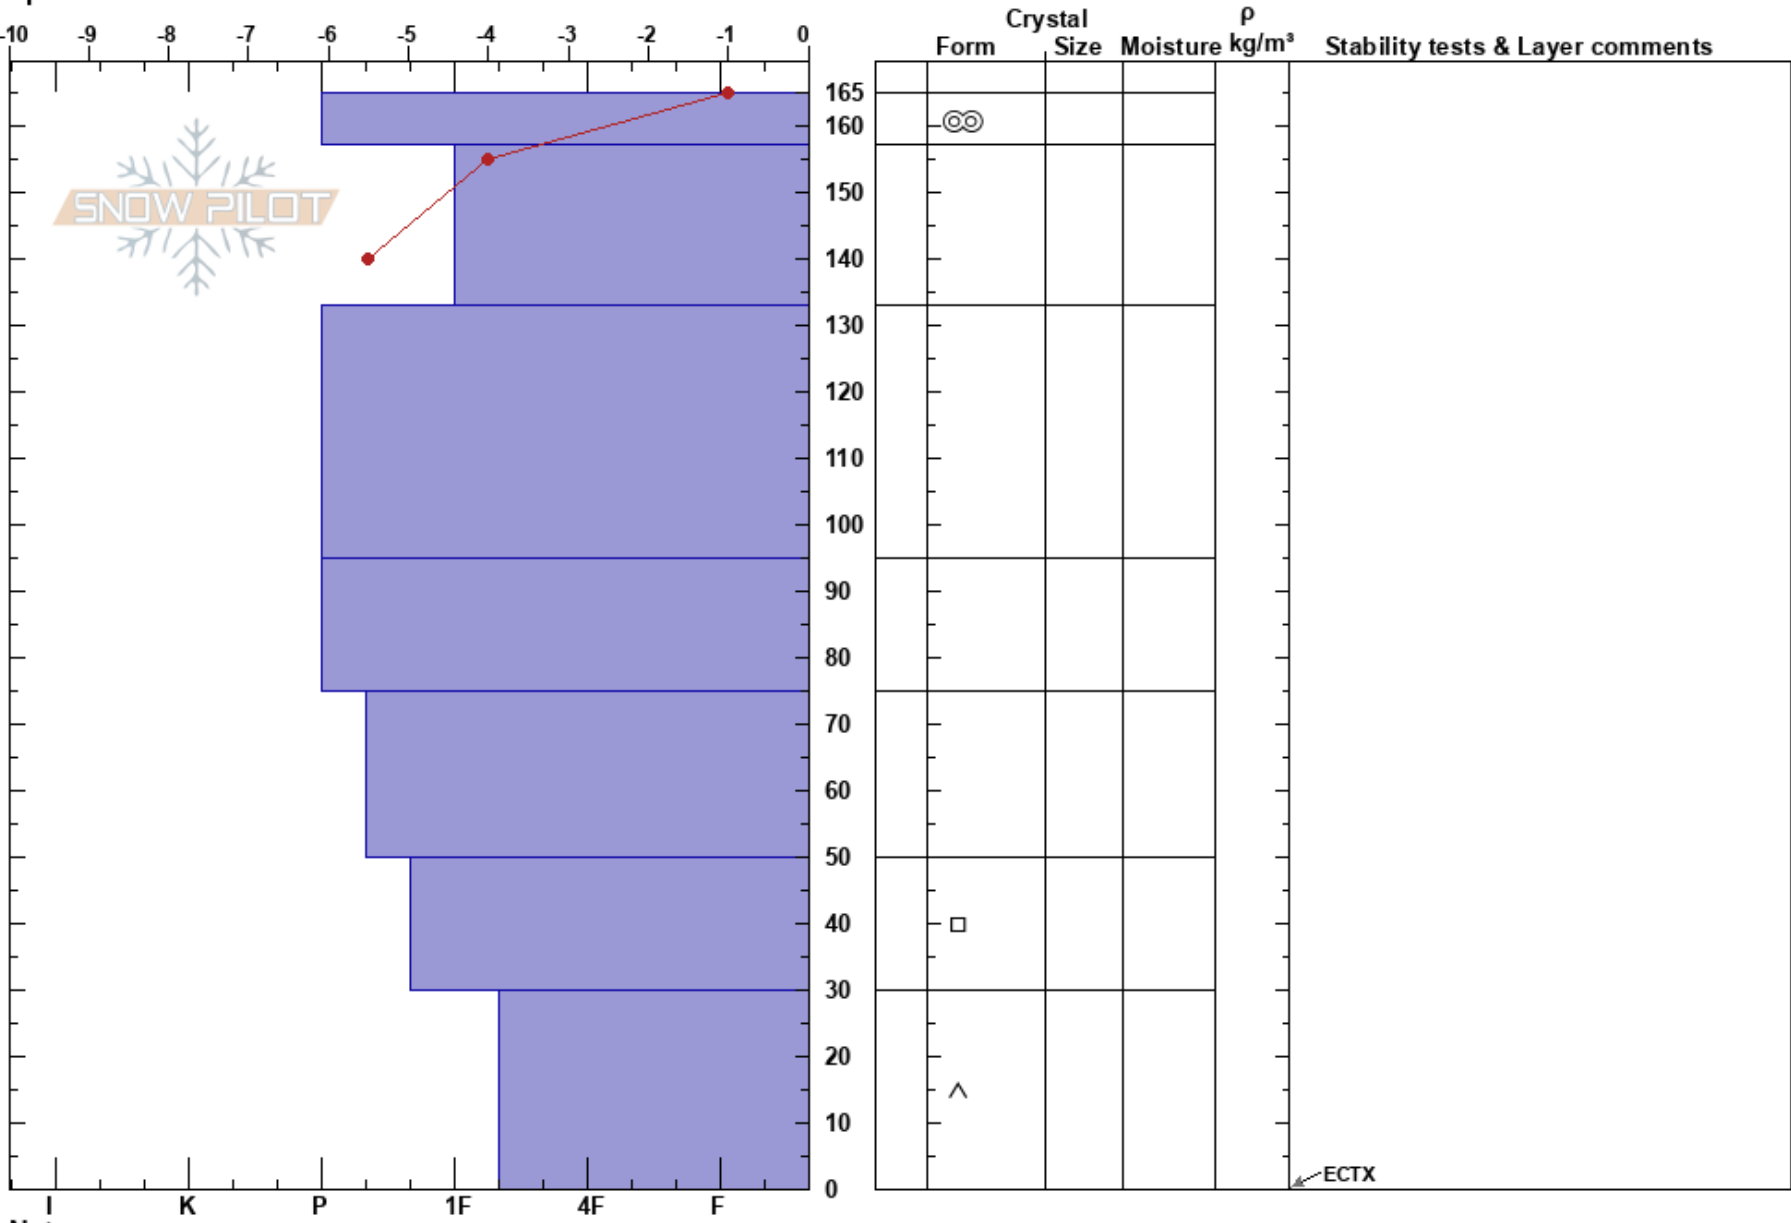

Bacon Rind Mdw
 Madison Range-S
 MT
 Elevation: 8800 ft
 Aspect: 90°
 Specifics:

Doug Chabot-Admin
 03/20/2019 - 12:00pm
 Co-ord: 44.97056N, -111.09534W
 Slope Angle: 15°
 Wind Loading:

Stability: Very Good HS:165 Layer Notes:
 Air Temperature: -1°C
 Sky Cover:
 Precipitation: NO
 Wind:

Notes:

I K P 1F 4F F