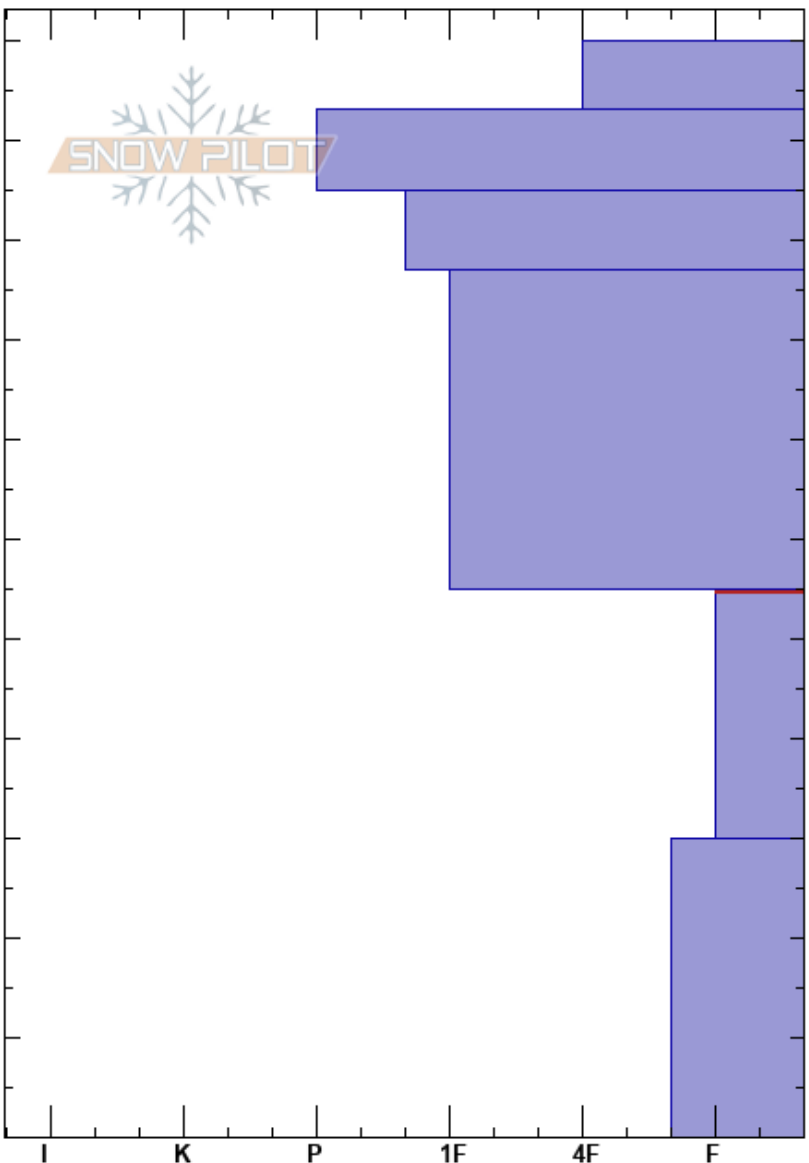

Bacon Rind Low
 Madison Range-S
 MT
 Elevation: 7580 ft
 Aspect: 170°
 Specifics:

Doug Chabot-Admin
 03/19/2019 - 10:00am
 Co-ord: 44.96859N, -111.08777W
 Slope Angle: 35°
 Wind Loading:

Stability: Poor
 Air Temperature: 5°C
 Sky Cover: CLR
 Precipitation: NO
 Wind:

HS:110
 Layer Notes:
 55-30cm: Problematic layer

Height (cm)	Crystal		Moisture	ρ kg/m ³	Stability tests & Layer comments
	Form	Size			
110			W		
100			M-W		
90			M-W		
80					
70			M-W		
60					
55					← CT12, Q1 @55cm ← ECTP12 @55cm ← ECTP13 @55cm
40	^		M-W		
30					
20	^		M-W		
10					
0					