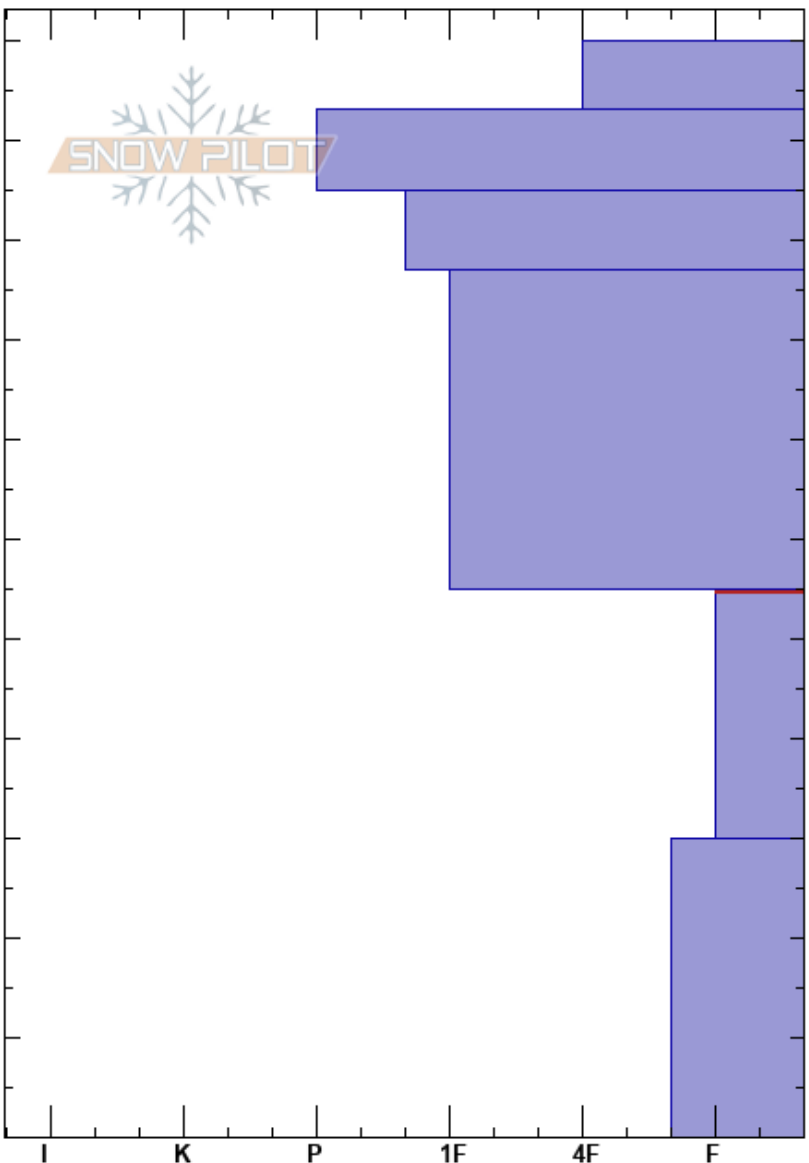

Bacon Rind Low
 Madison Range-S
 MT
 Elevation: 7580 ft
 Aspect: 170°
 Specifics:

Doug Chabot-Admin
 03/19/2019 - 10:00am
 Co-ord: 44.96859N, -111.08777W
 Slope Angle: 35°
 Wind Loading:

Stability: Poor
 Air Temperature: 5°C
 Sky Cover: CLR
 Precipitation: NO
 Wind:

HS:110
 Layer Notes:
 55-30cm: Problematic layer

Height (cm)	Crystal		ρ kg/m ³	Stability tests & Layer comments
	Form	Size		
110			W	
100			M-W	
90			M-W	
80			M-W	
70			M-W	
60			M-W	
55			M-W	CT12, Q1 @55cm ECTP12 @55cm ECTP13 @55cm
40	^		M-W	
30			M-W	
20	^		M-W	
10			M-W	
0				