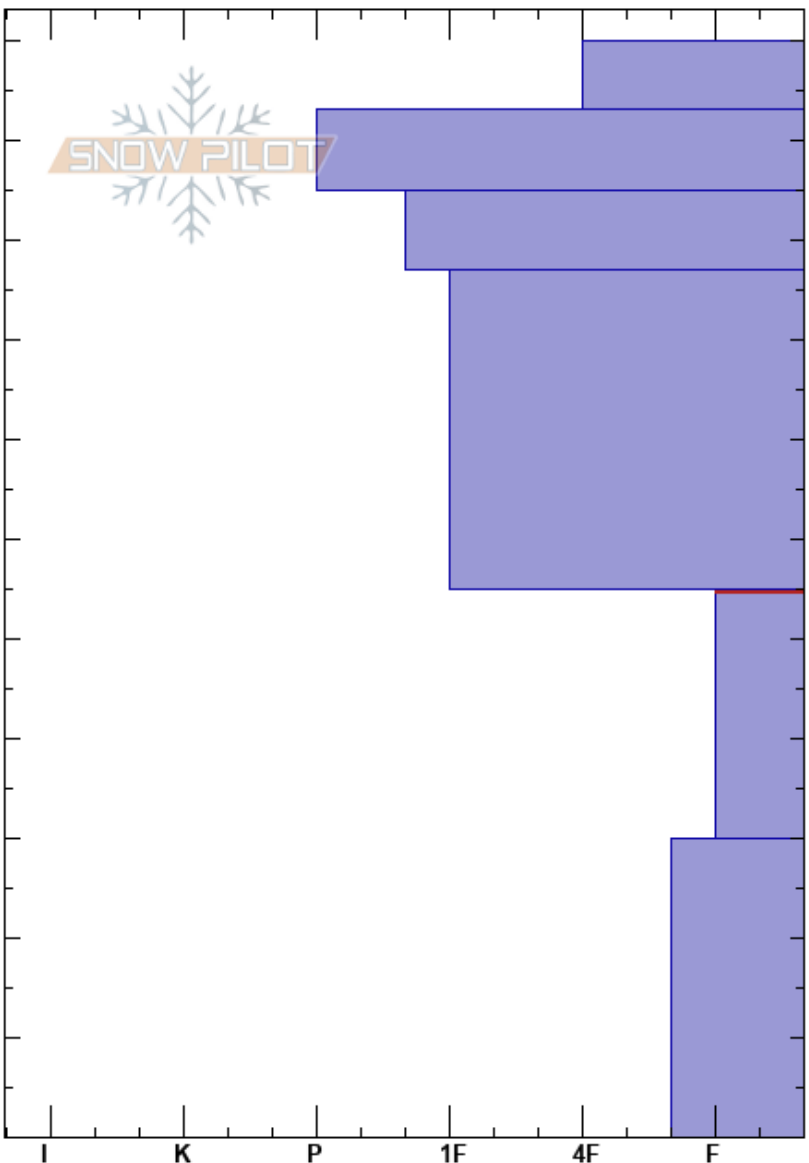

Bacon Rind Low
 Madison Range-S
 MT
 Elevation: 7580 ft
 Aspect: 170°
 Specifics:

Doug Chabot-Admin
 03/19/2019 - 10:00am
 Co-ord: 44.96859N, -111.08777W
 Slope Angle: 35°
 Wind Loading:

Stability: Poor
 Air Temperature: 5°C
 Sky Cover: CLR
 Precipitation: NO
 Wind:

HS:110
 Layer Notes:
 55-30cm: Problematic layer

Height (cm)	Crystal		Moisture	ρ kg/m ³	Stability tests & Layer comments
	Form	Size			
110			W		
100			M-W		
90			M-W		
80					
70			M-W		
60					
55					CT12, Q1 @55cm ECTP12 @55cm ECTP13 @55cm
40	^		M-W		
30					
20	^		M-W		
10					
0					