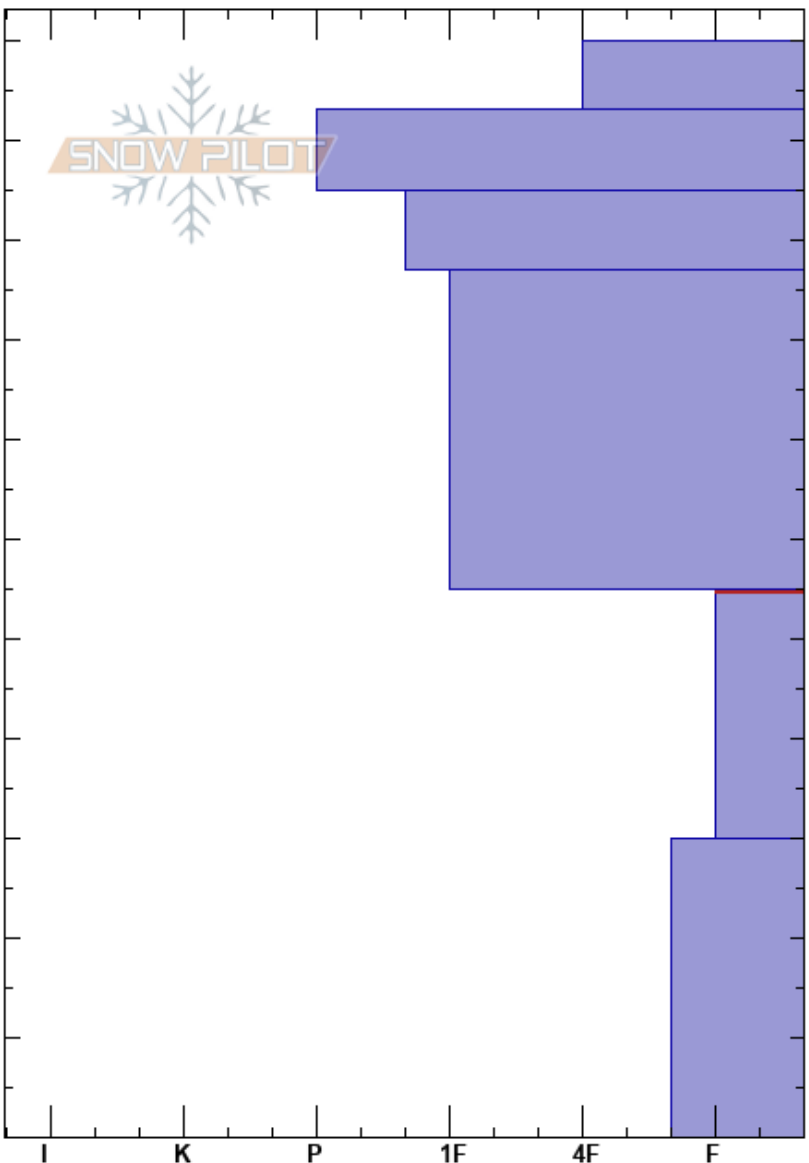

Bacon Rind Low
 Madison Range-S
 MT
 Elevation: 7580 ft
 Aspect: 170°
 Specifics:

Doug Chabot-Admin
 03/19/2019 - 10:00am
 Co-ord: 44.96859N, -111.08777W
 Slope Angle: 35°
 Wind Loading:

Stability: Poor
 Air Temperature: 5°C
 Sky Cover: CLR
 Precipitation: NO
 Wind:

HS:110
 Layer Notes:
 55-30cm: Problematic layer

Height (cm)	Crystal		Moisture	ρ kg/m ³	Stability tests & Layer comments
	Form	Size			
110			W		
100			M-W		
90			M-W		
80					
70			M-W		
60					
55					CT12, Q1 @55cm ECTP12 @55cm ECTP13 @55cm
50					
40	^		M-W		
30					
20					
10	^		M-W		
0					