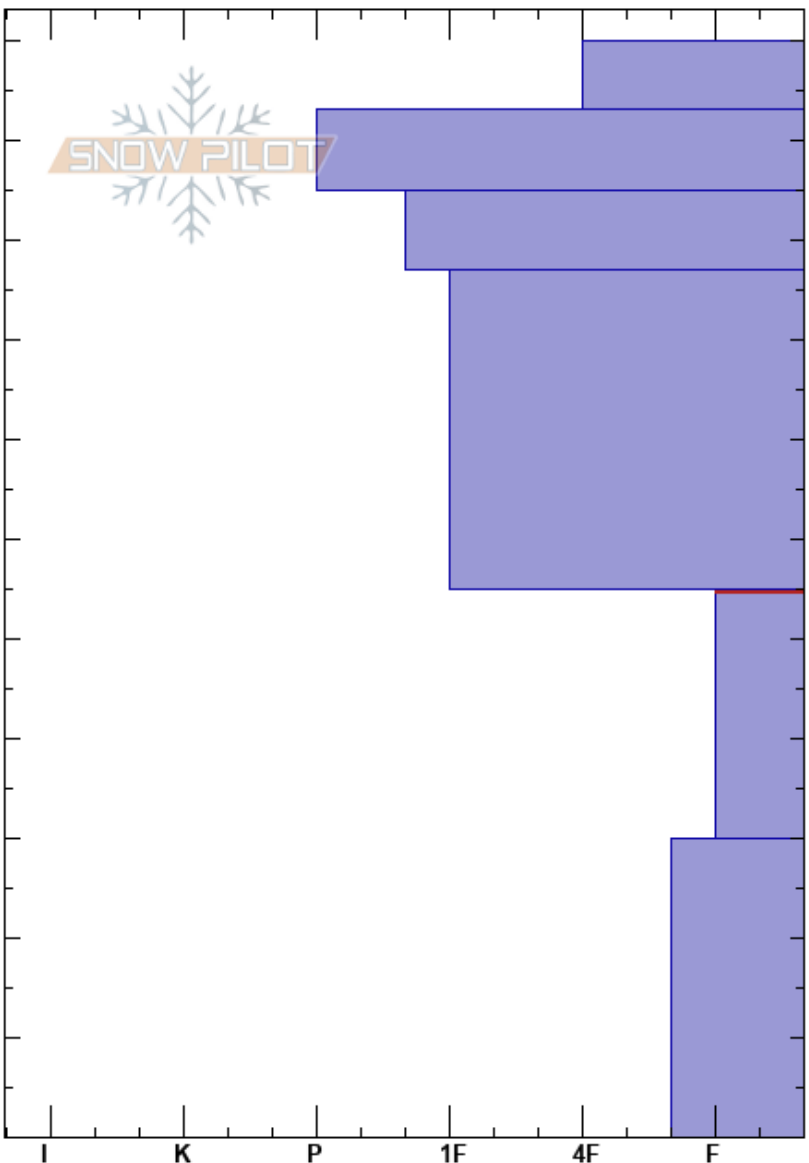

Bacon Rind Low  
 Madison Range-S  
 MT  
 Elevation: 7580 ft  
 Aspect: 170°  
 Specifics:

Doug Chabot-Admin  
 03/19/2019 - 10:00am  
 Co-ord: 44.96859N, -111.08777W  
 Slope Angle: 35°  
 Wind Loading:

Stability: Poor  
 Air Temperature: 5°C  
 Sky Cover: CLR  
 Precipitation: NO  
 Wind:

HS:110  
 Layer Notes:  
 55-30cm: Problematic layer

Height (cm)	Crystal		Moisture	$\rho$ kg/m <sup>3</sup>	Stability tests & Layer comments
	Form	Size			
110			W		
100			M-W		
90			M-W		
80					
70			M-W		
60					
55					CT12, Q1 @55cm ECTP12 @55cm ECTP13 @55cm
50					
40	^		M-W		
30					
20					
10	^		M-W		
0					