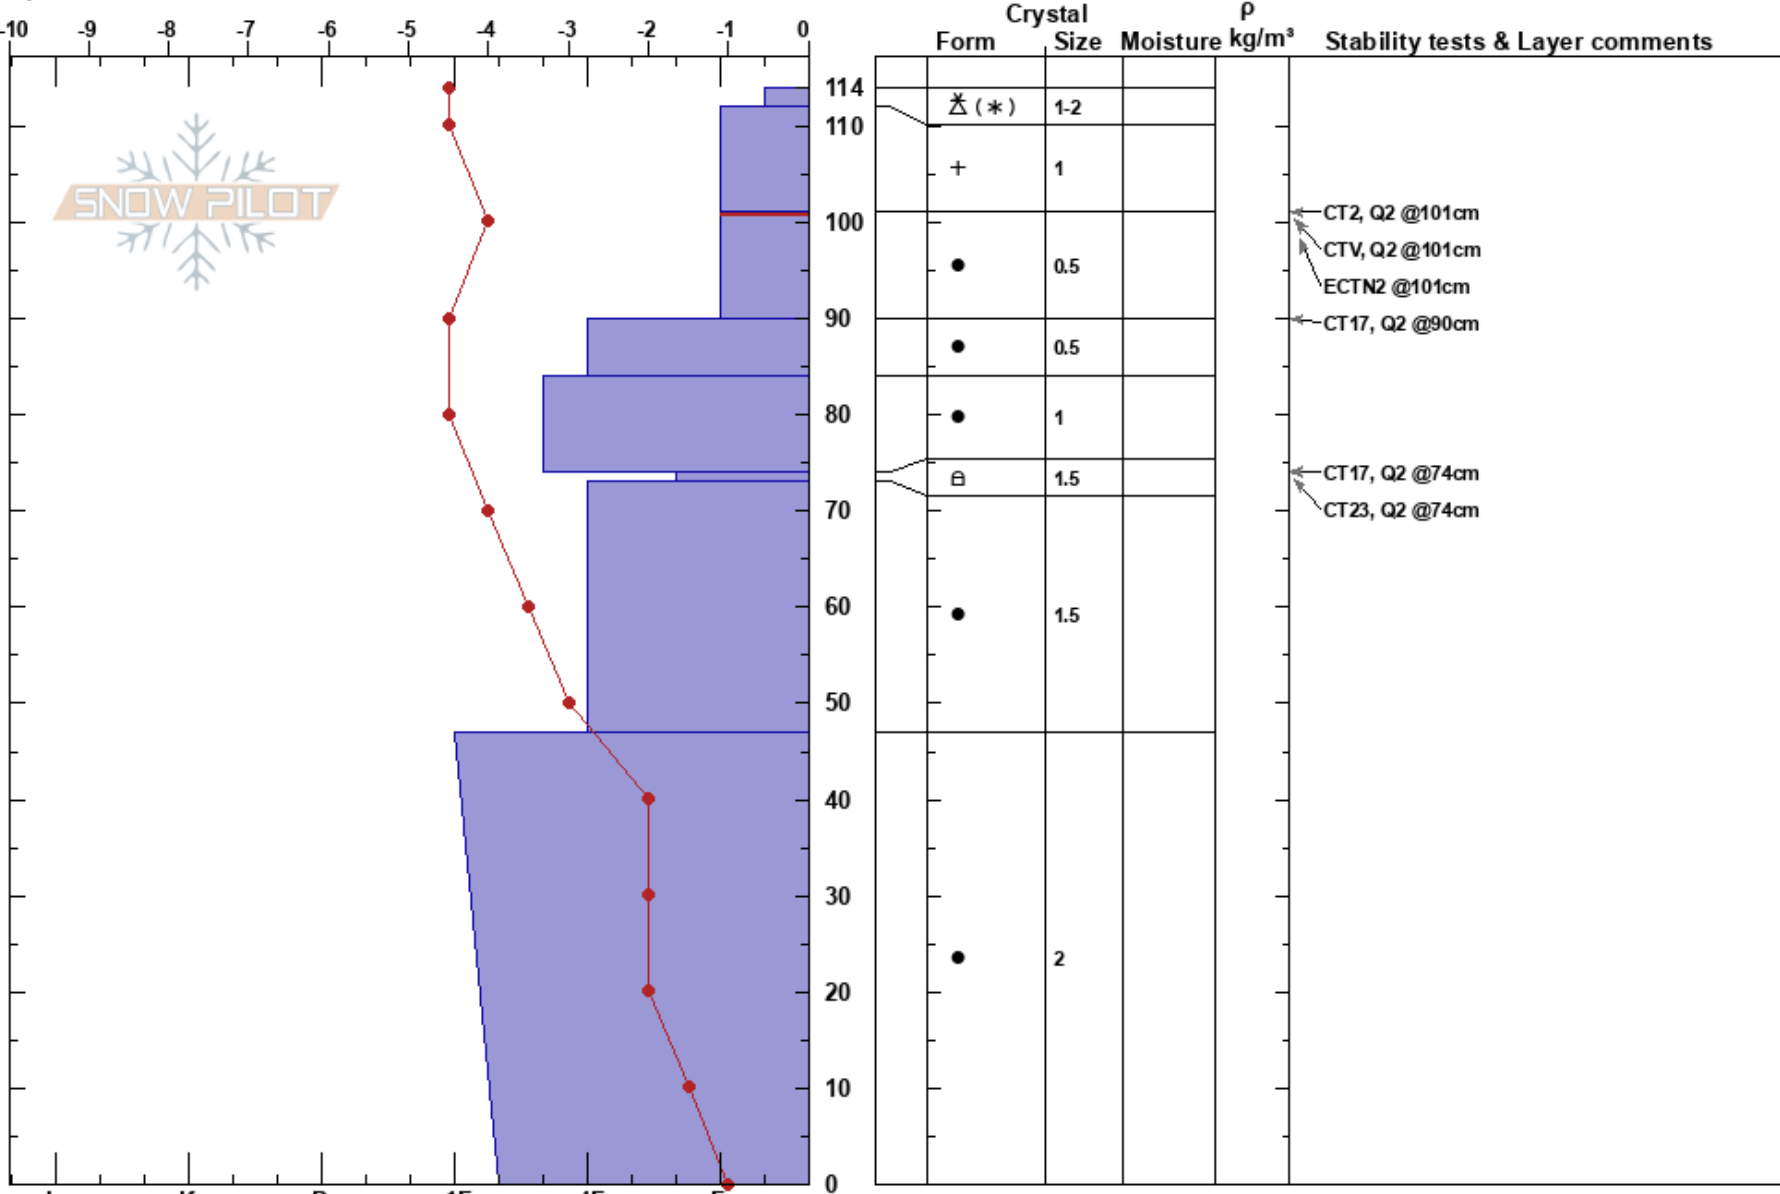

North Study Plot
 Madison Range-N
 MT
 Elevation: 8330 ft
 Aspect: 0°

Irene Henninger
 01/31/2017 - 11:00am
 Co-ord: 45.24785N, -111.45588W
 Slope Angle: 27°
 Wind Loading: no

Stability: Very Good
 Air Temperature: -4.5°C
 Sky Cover: OVC
 Precipitation: S2
 Wind: W Light Breeze

HS:114
 Layer Notes:
 101-90cm: 2mm SH found above layer
 101-90cm: Problematic layer

Specifics: Pit dug in a Ski Area; Pit is representative of backcountry; Ski tracks on slope; We skied slope

Notes: Pit dug by Irene Henninger, Justin Marcinko and Gloria Roe.