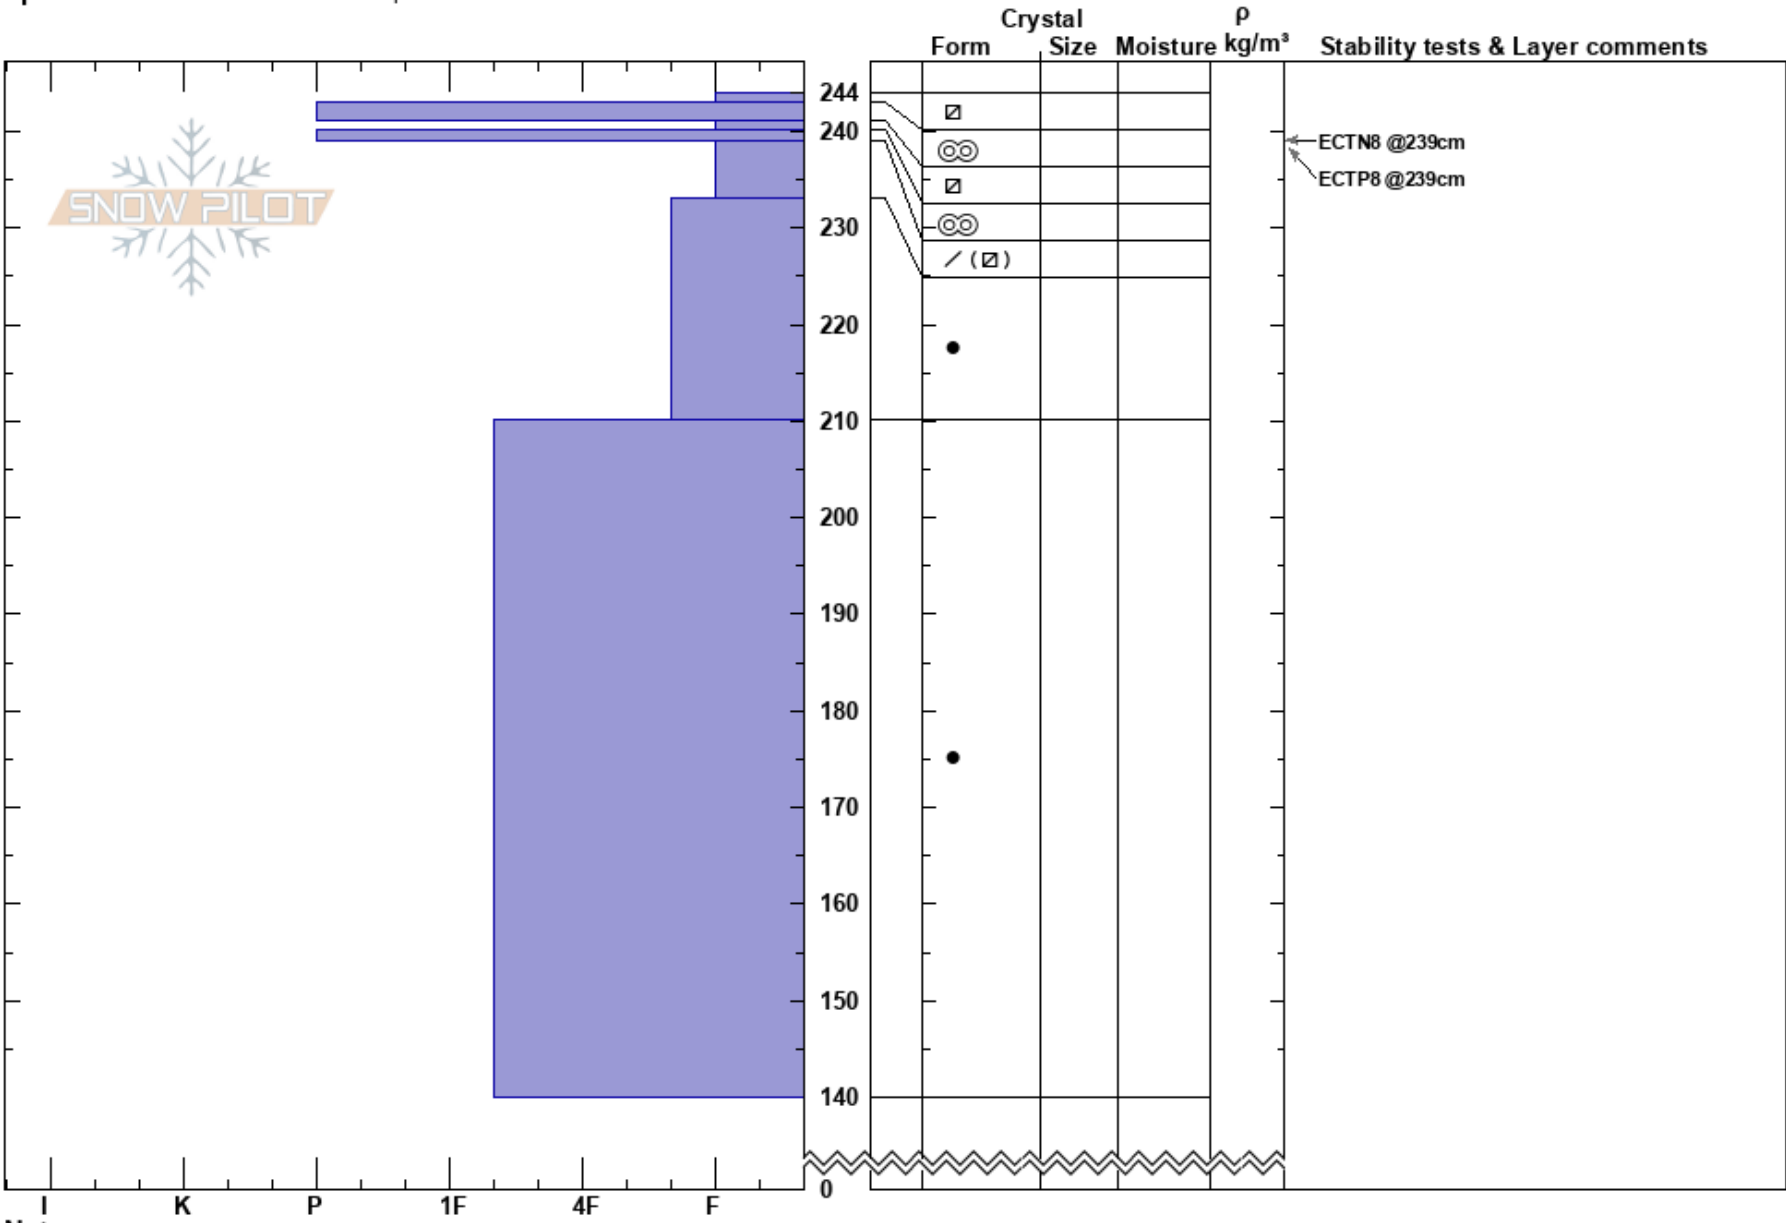

Goose Lake
 Cooke City
 MT
 Elevation: 10000 ft
 Aspect: 145°
 Specifics: Snowmobile tracks on slope

Ian Hoyer
 03/18/2019 - 10:00am
 Co-ord: 45.10015N, -109.90665W
 Slope Angle: 30°
 Wind Loading:

Stability: Good
 Air Temperature: HS:244 PF:40 241-240cm:Problematic layer
 Sky Cover: CLR
 Precipitation: NO
 Wind: Calm

Notes: Percolation columns running down to ~170cm.