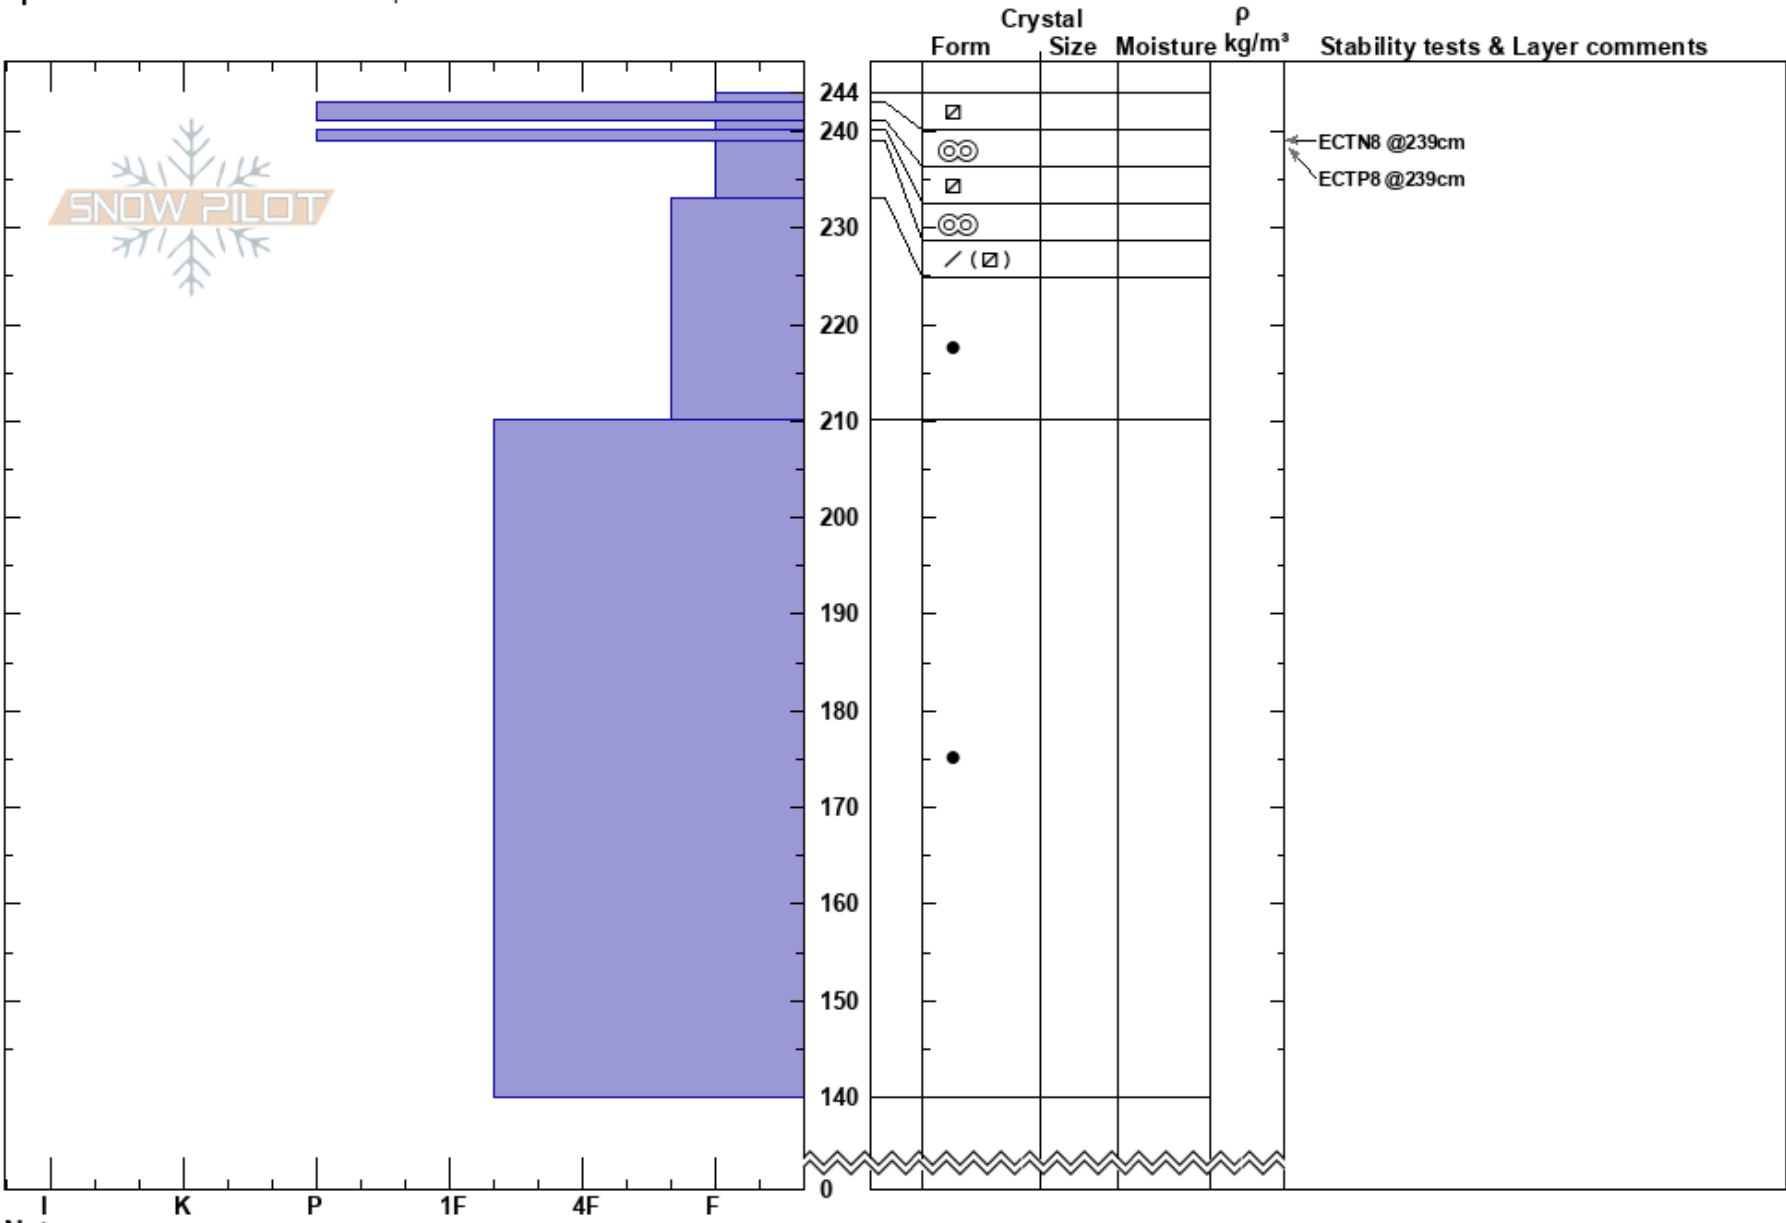

Goose Lake  
 Cooke City  
 MT  
 Elevation: 10000 ft  
 Aspect: 145°  
 Specifics: Snowmobile tracks on slope

Ian Hoyer  
 03/18/2019 - 10:00am  
 Co-ord: 45.10015N, -109.90665W  
 Slope Angle: 30°  
 Wind Loading:

Stability: Good  
 Air Temperature:  
 Sky Cover: CLR  
 Precipitation: NO  
 Wind: Calm

HS:244  
 PF:40 241-240cm:Problematic layer

Notes: Percolation columns running down to ~170cm.