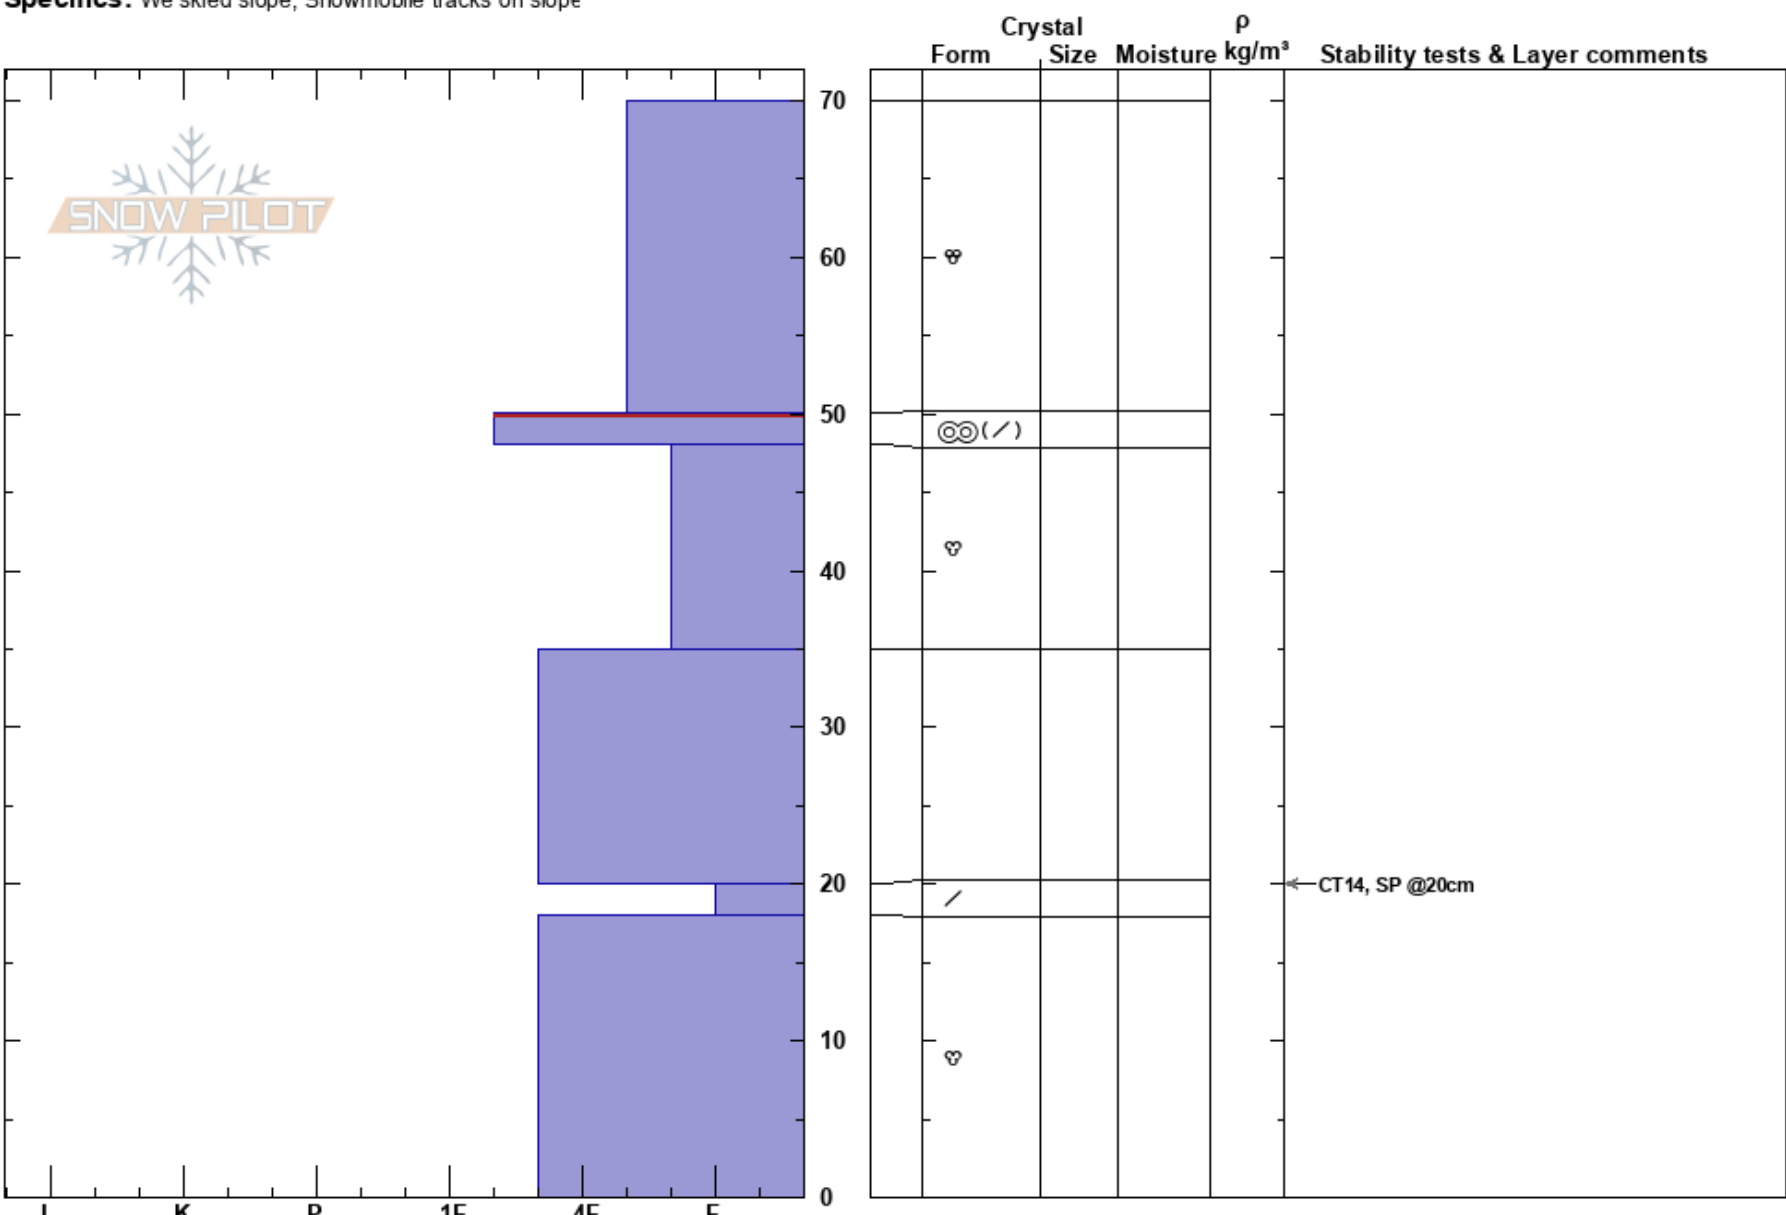

N.E. Ridge N. Timp  
 American Fork  
 UT  
 Elevation: 7915 ft  
 Aspect: SE  
 Specifics: We skied slope; Snowmobile tracks on slope

Ryan Roper  
 03/19/2019 - 11:15am  
 Co-ord: 40.43293N, -111.65146W  
 Slope Angle: 38°  
 Wind Loading: previous

Stability: Good HS:70  
 Air Temperature: 45°F PS: 6 50-48cm:Problematic layer  
 Sky Cover: CLR  
 Precipitation: NO  
 Wind: NW Light Breeze

Notes: