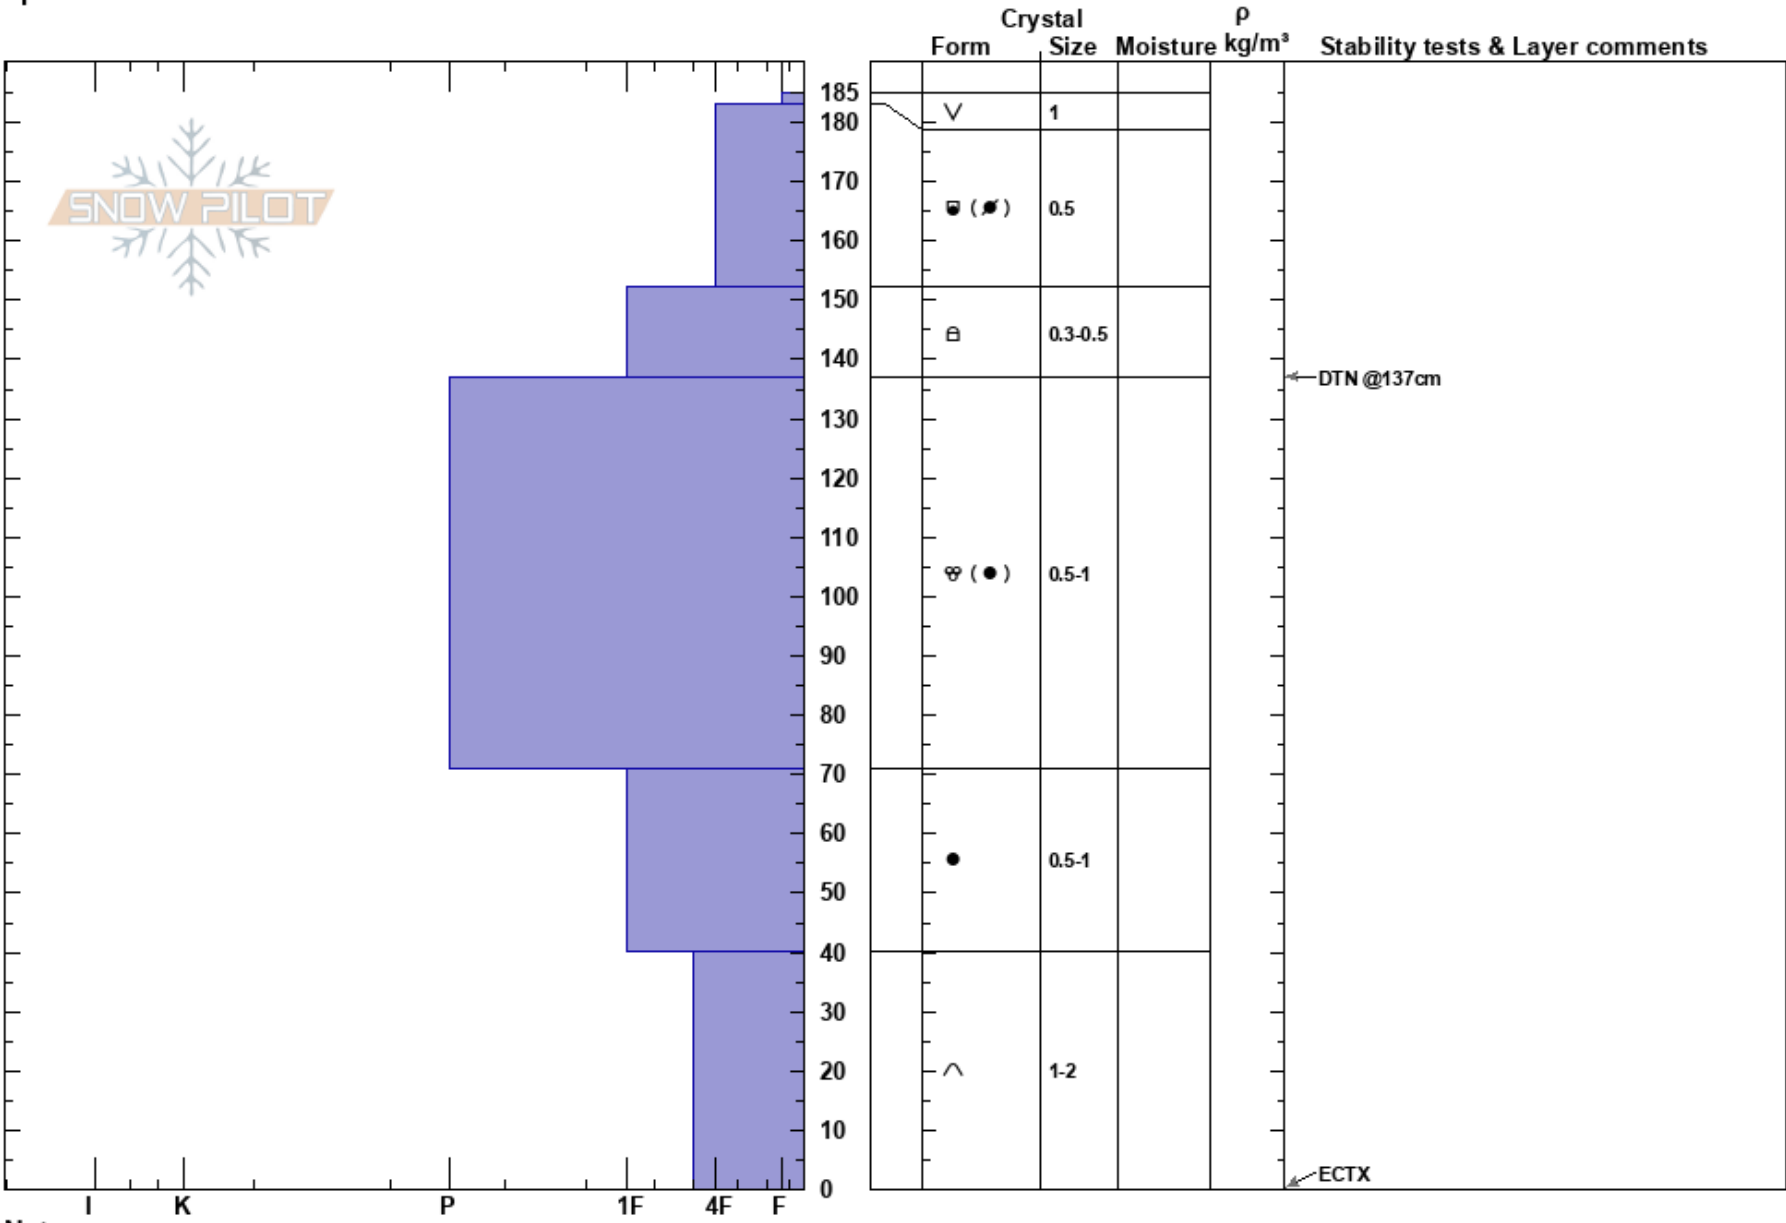

29 Turns
 Smoky
 ID
 Elevation: 2606 m
 Aspect: 75°
 Specifics:

Tarah O'Connor
 03/19/2019 - 12:00pm
 Co-ord:
 Slope Angle: 28°
 Wind Loading:

Stability:
 Air Temperature: -4°C
 Sky Cover: CLR
 Precipitation: NO
 Wind: Calm

HS:185
 PF:30 40-0cm: Problematic layer

Layer Notes:
 Stability tests & Layer comments

Notes: Pit dug at top of 29 turns to test depth and see what was going on with basal layers