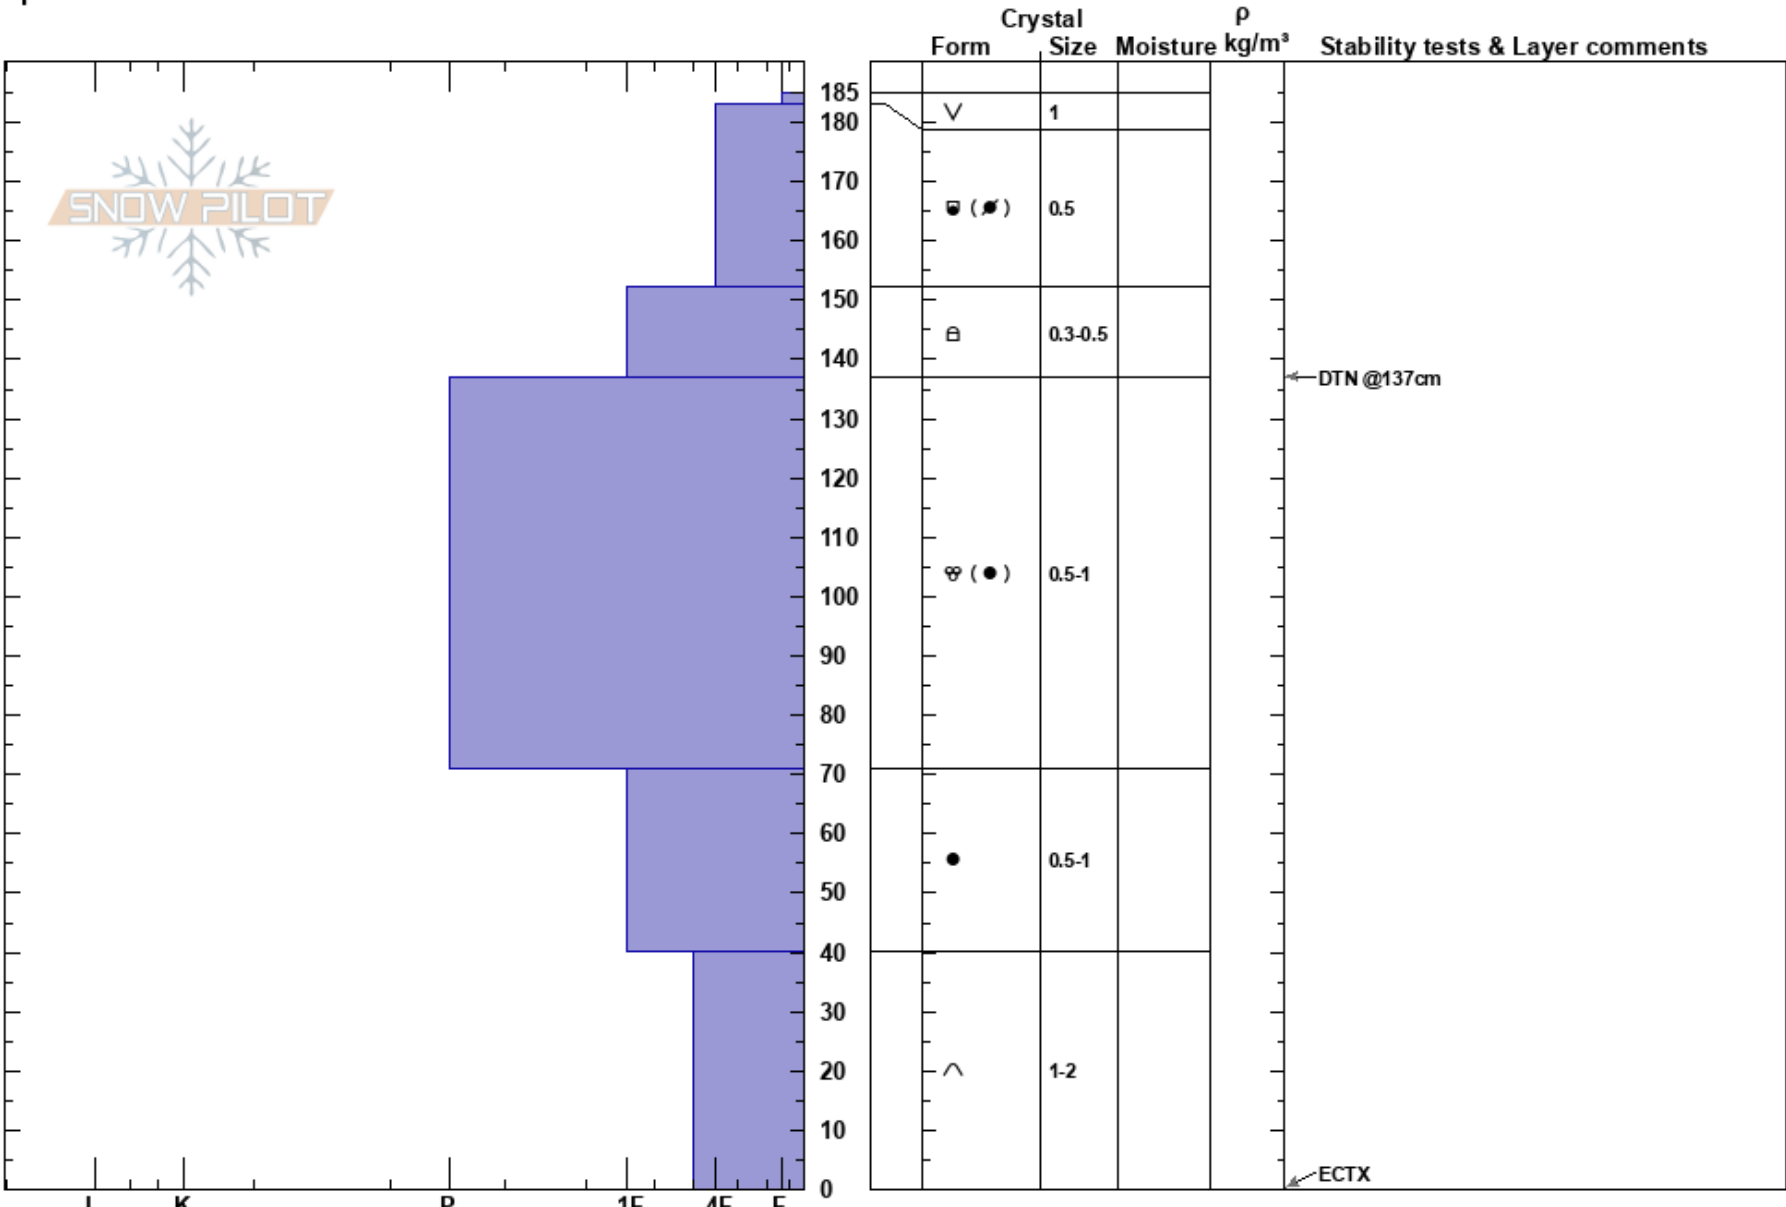

29 Turns  
 Smoky  
 ID  
 Elevation: 2606 m  
 Aspect: 75°  
 Specifics:

Tarah O'Connor  
 03/19/2019 - 12:00pm  
 Co-ord:  
 Slope Angle: 28°  
 Wind Loading:

Stability:  
 Air Temperature: -4°C  
 Sky Cover: CLR  
 Precipitation: NO  
 Wind: Calm

HS:185  
 PF:30  
 40-0cm: Problematic layer

Layer Notes:

Notes: Pit dug at top of 29 turns to test depth and see what was going on with basal layers