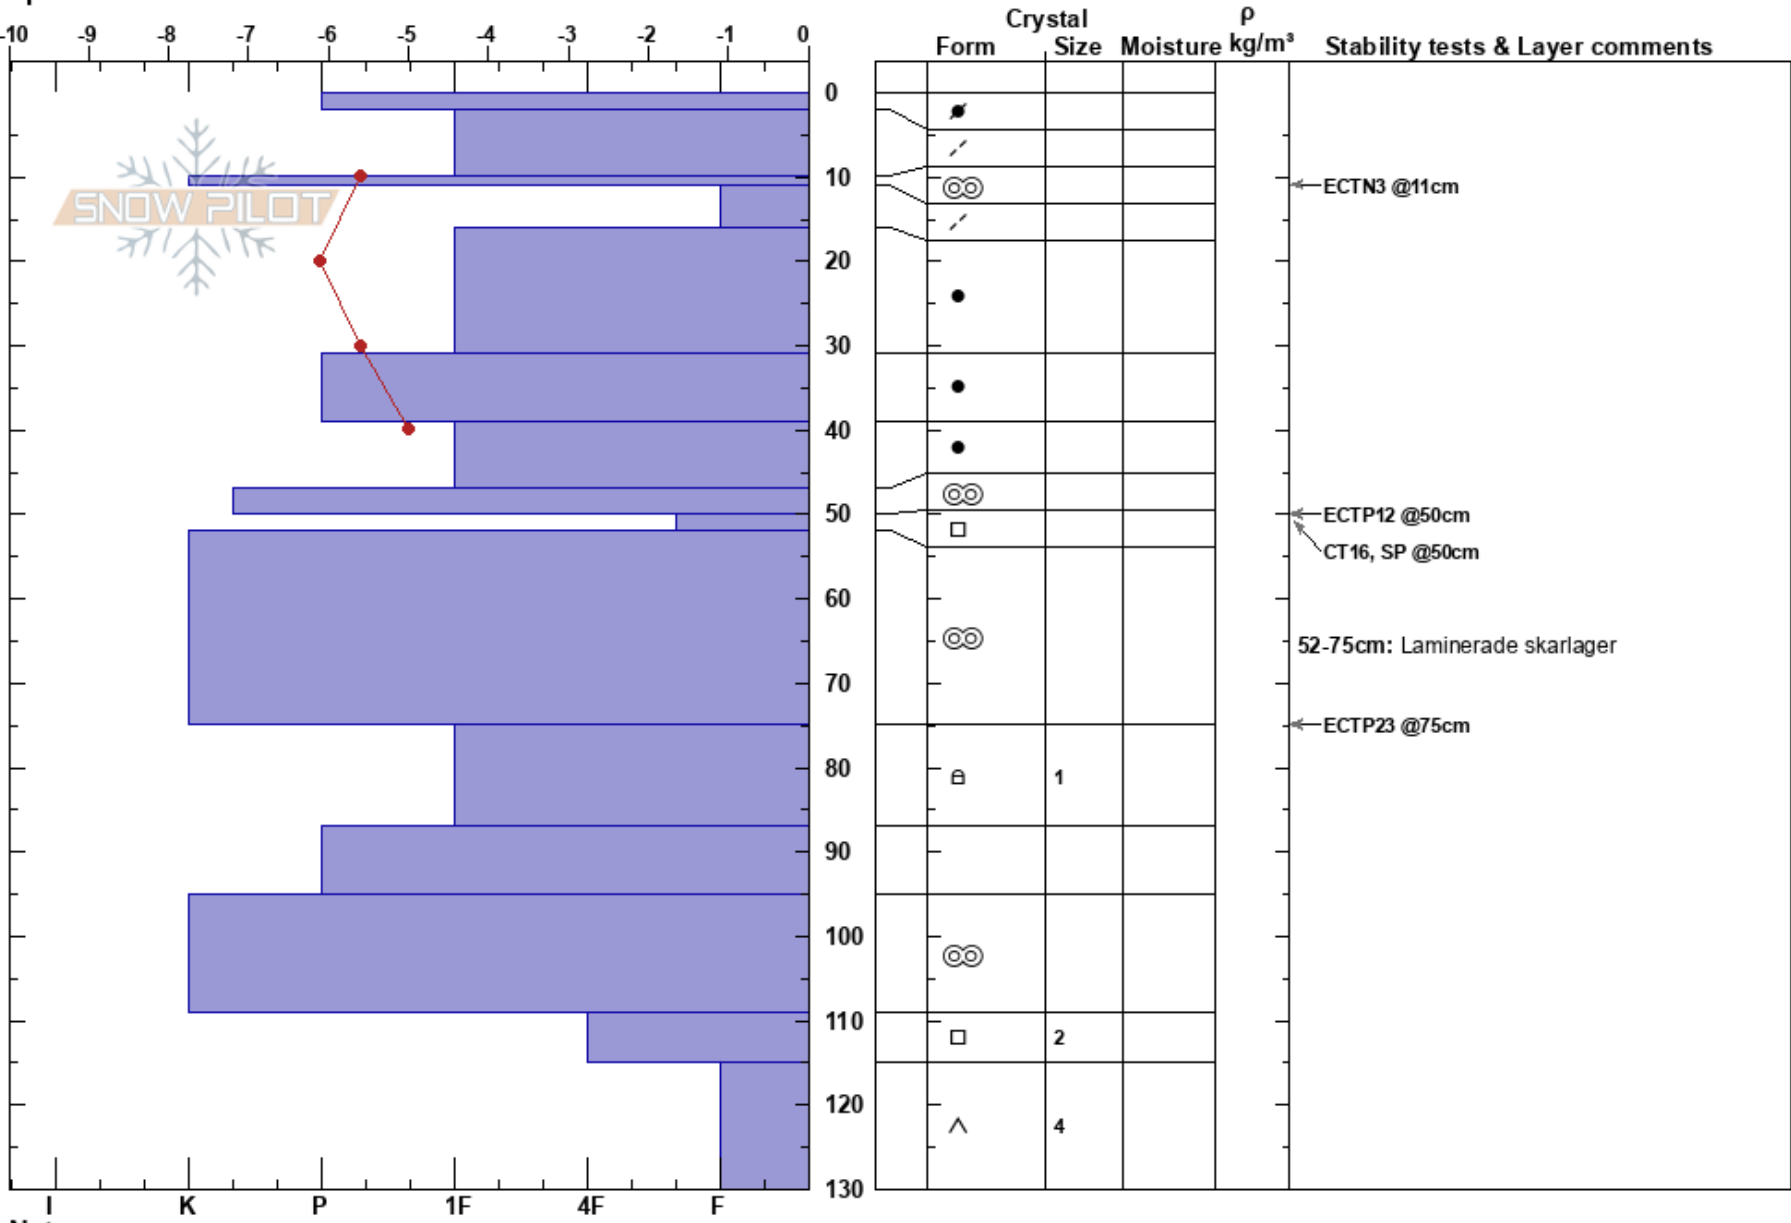

Kroenejenvaellie TL
 Grönfjället
 Sweden
Elevation: 793 m
Aspect: S
Specifics:

Stefan Lundin
 19/03/2019 - 12:30
Co-ord:
Slope Angle: 28°
Wind Loading: previous

Stability: **HS:**130 **Layer Notes:**
Air Temperature: -1.9°C **PF:**15 52-75cm: Laminerade skarlager
Sky Cover: CLR
Precipitation: NO
Wind: NW Light Breeze