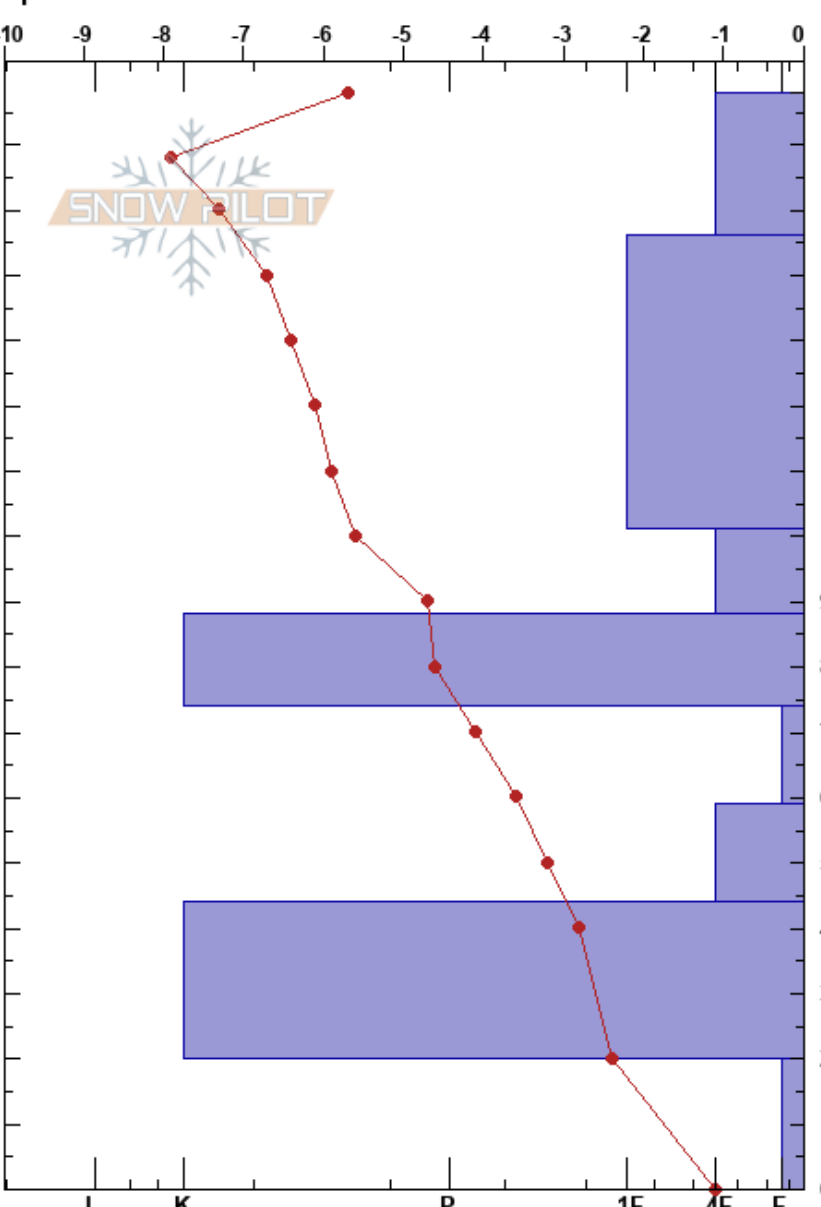

Ovan Drommenliften
 Södra Jämtland
 Sweden
 Elevation: 652 m
 Aspect: NW
 Specifics:

Oskar Brodén
 19/03/2019 - 11:03
 Co-ord:
 Slope Angle: 35°
 Wind Loading: no

Stability:
 Air Temperature: -5°C
 Sky Cover: FEW
 Precipitation: NO
 Wind: NW Light Breeze

HS:168
 PF:40
 Layer Notes:

Form	Crystal		Moisture	ρ kg/m ³	Stability tests & Layer comments
	Size				
/	1				
/	0.5				
□	1.5				
⊙⊙					
^	2				← ECTP25 @70cm
^	2				
⊙⊙					
^	3				

Notes: