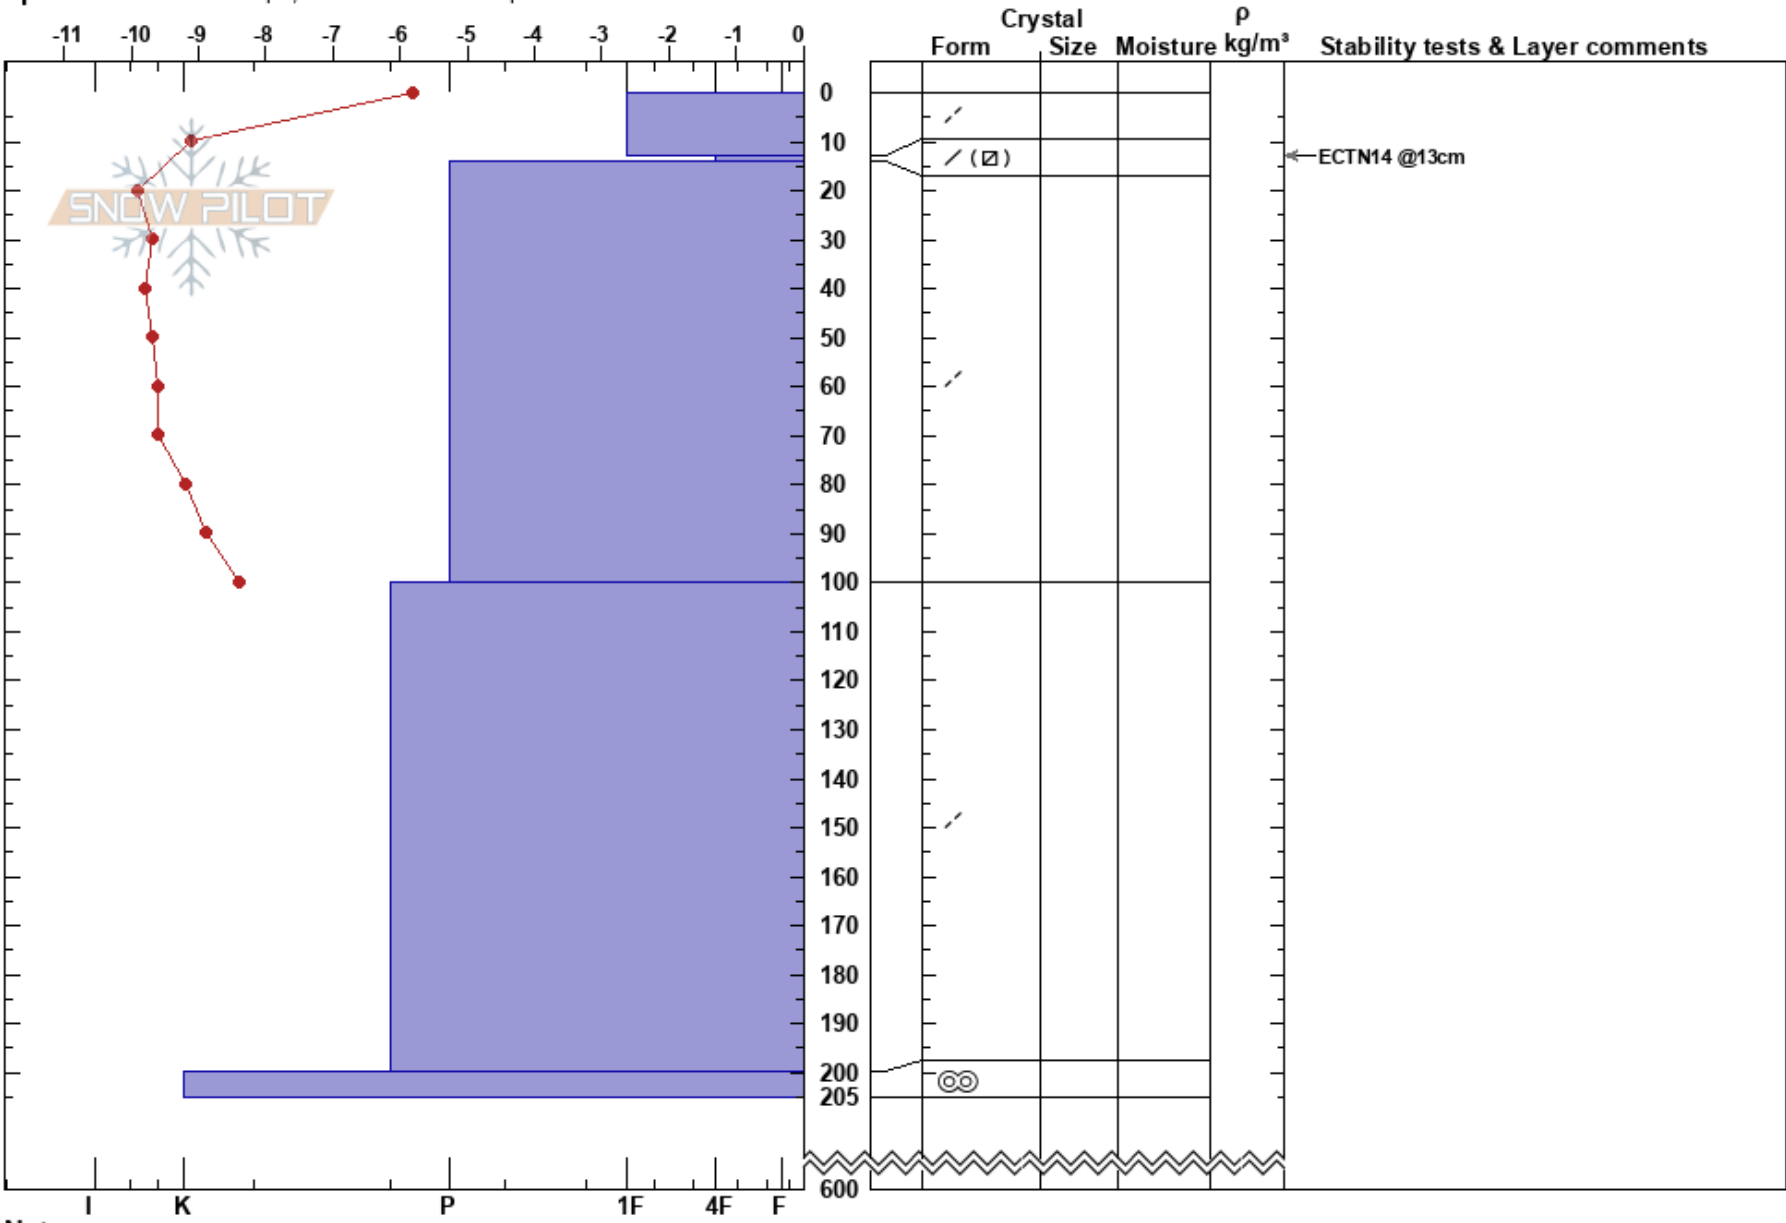

Ösjökläppen Syd  
 Funäsfjällen  
 Sweden  
 Elevation: 1024 m  
 Aspect: S  
 Specifics: We skied slope; We snowmobiled slope

Mattias Åberg  
 19/03/2019 - 11:00  
 Co-ord:  
 Slope Angle: 30°  
 Wind Loading:

Stability:  
 Air Temperature:  
 Sky Cover:  
 Precipitation:  
 Wind:  
 HS:600  
 PF:13 13-14cm:Problematic layer

Notes: