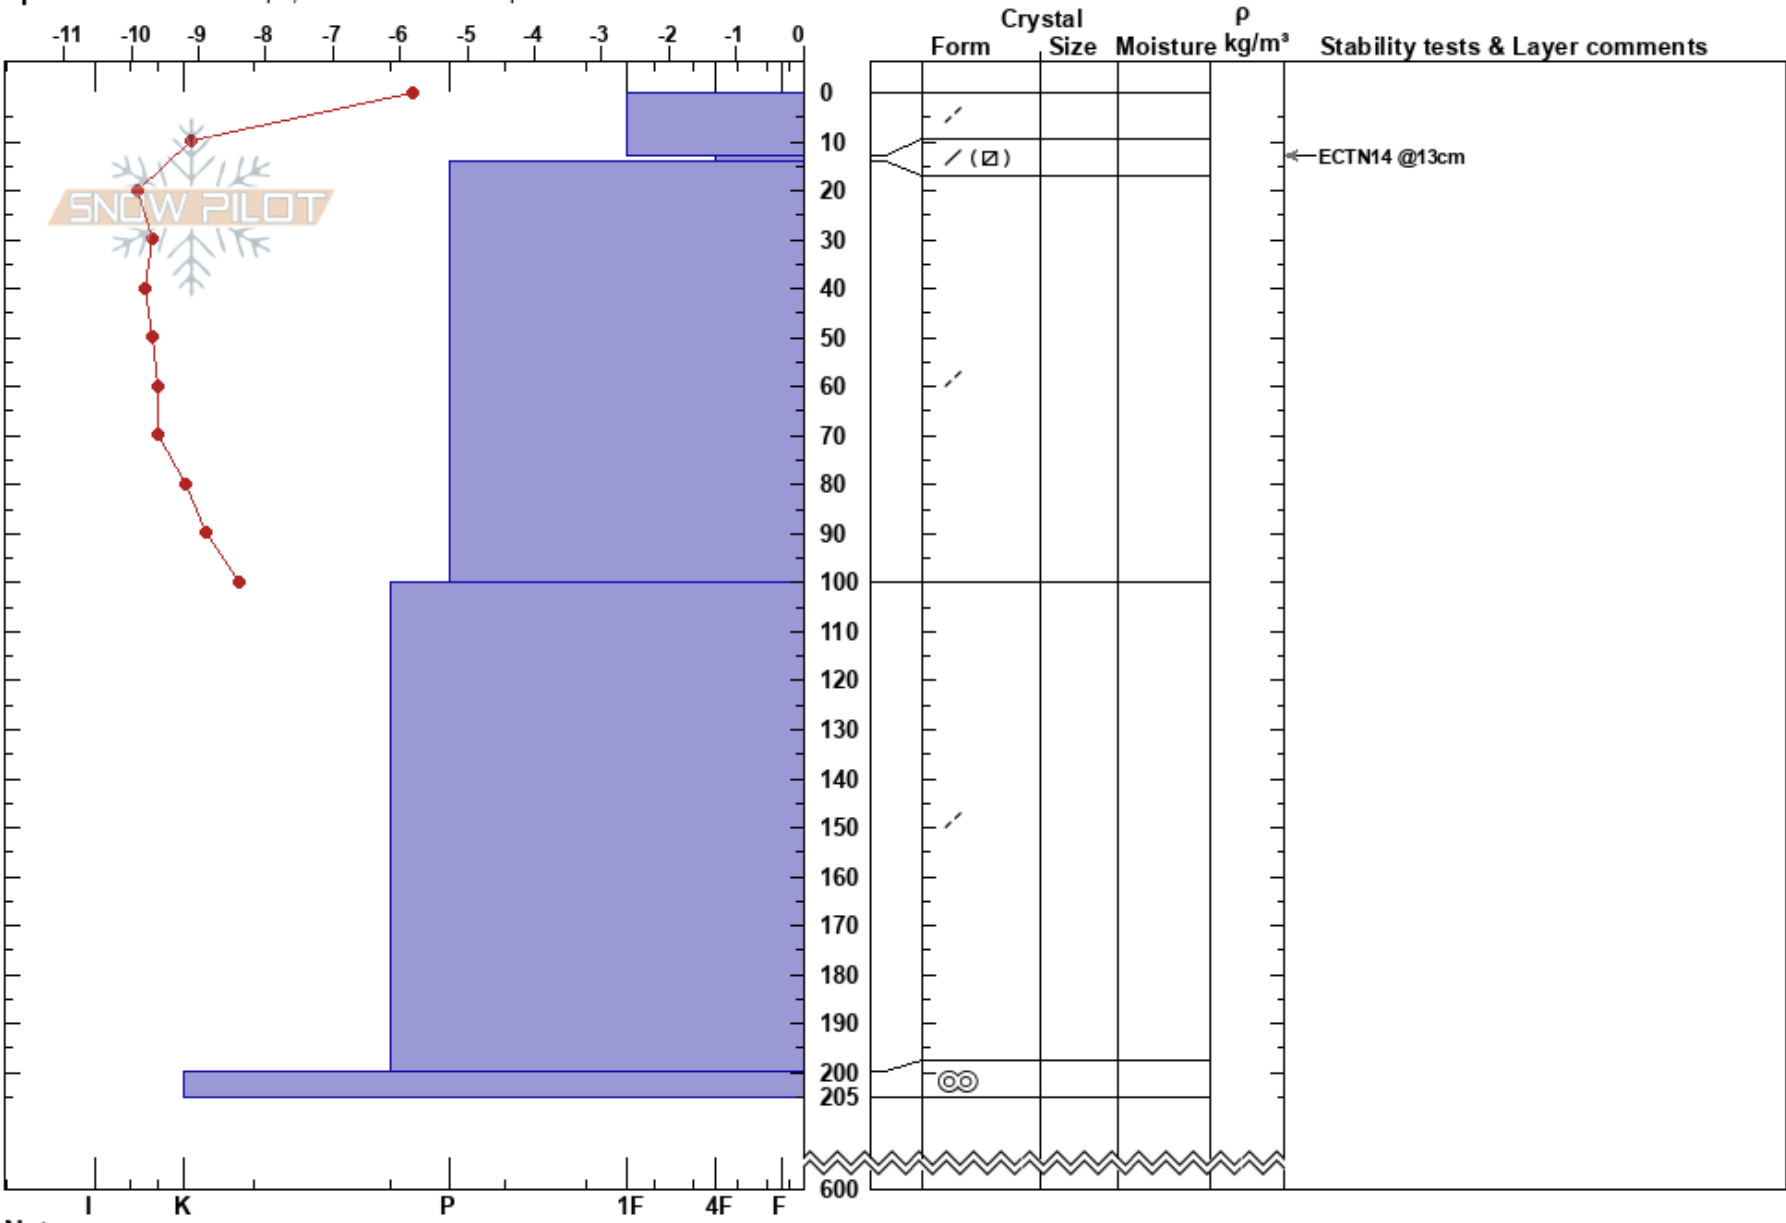

Ösjökläppen Syd
 Funäsfjällen
 Sweden
 Elevation: 1024 m
 Aspect: S
 Specifics: We skied slope; We snowmobiled slope

Mattias Åberg
 19/03/2019 - 11:00
 Co-ord:
 Slope Angle: 30°
 Wind Loading:

Stability:
 Air Temperature:
 Sky Cover:
 Precipitation:
 Wind:
 HS:600
 PF:13 13-14cm:Problematic layer