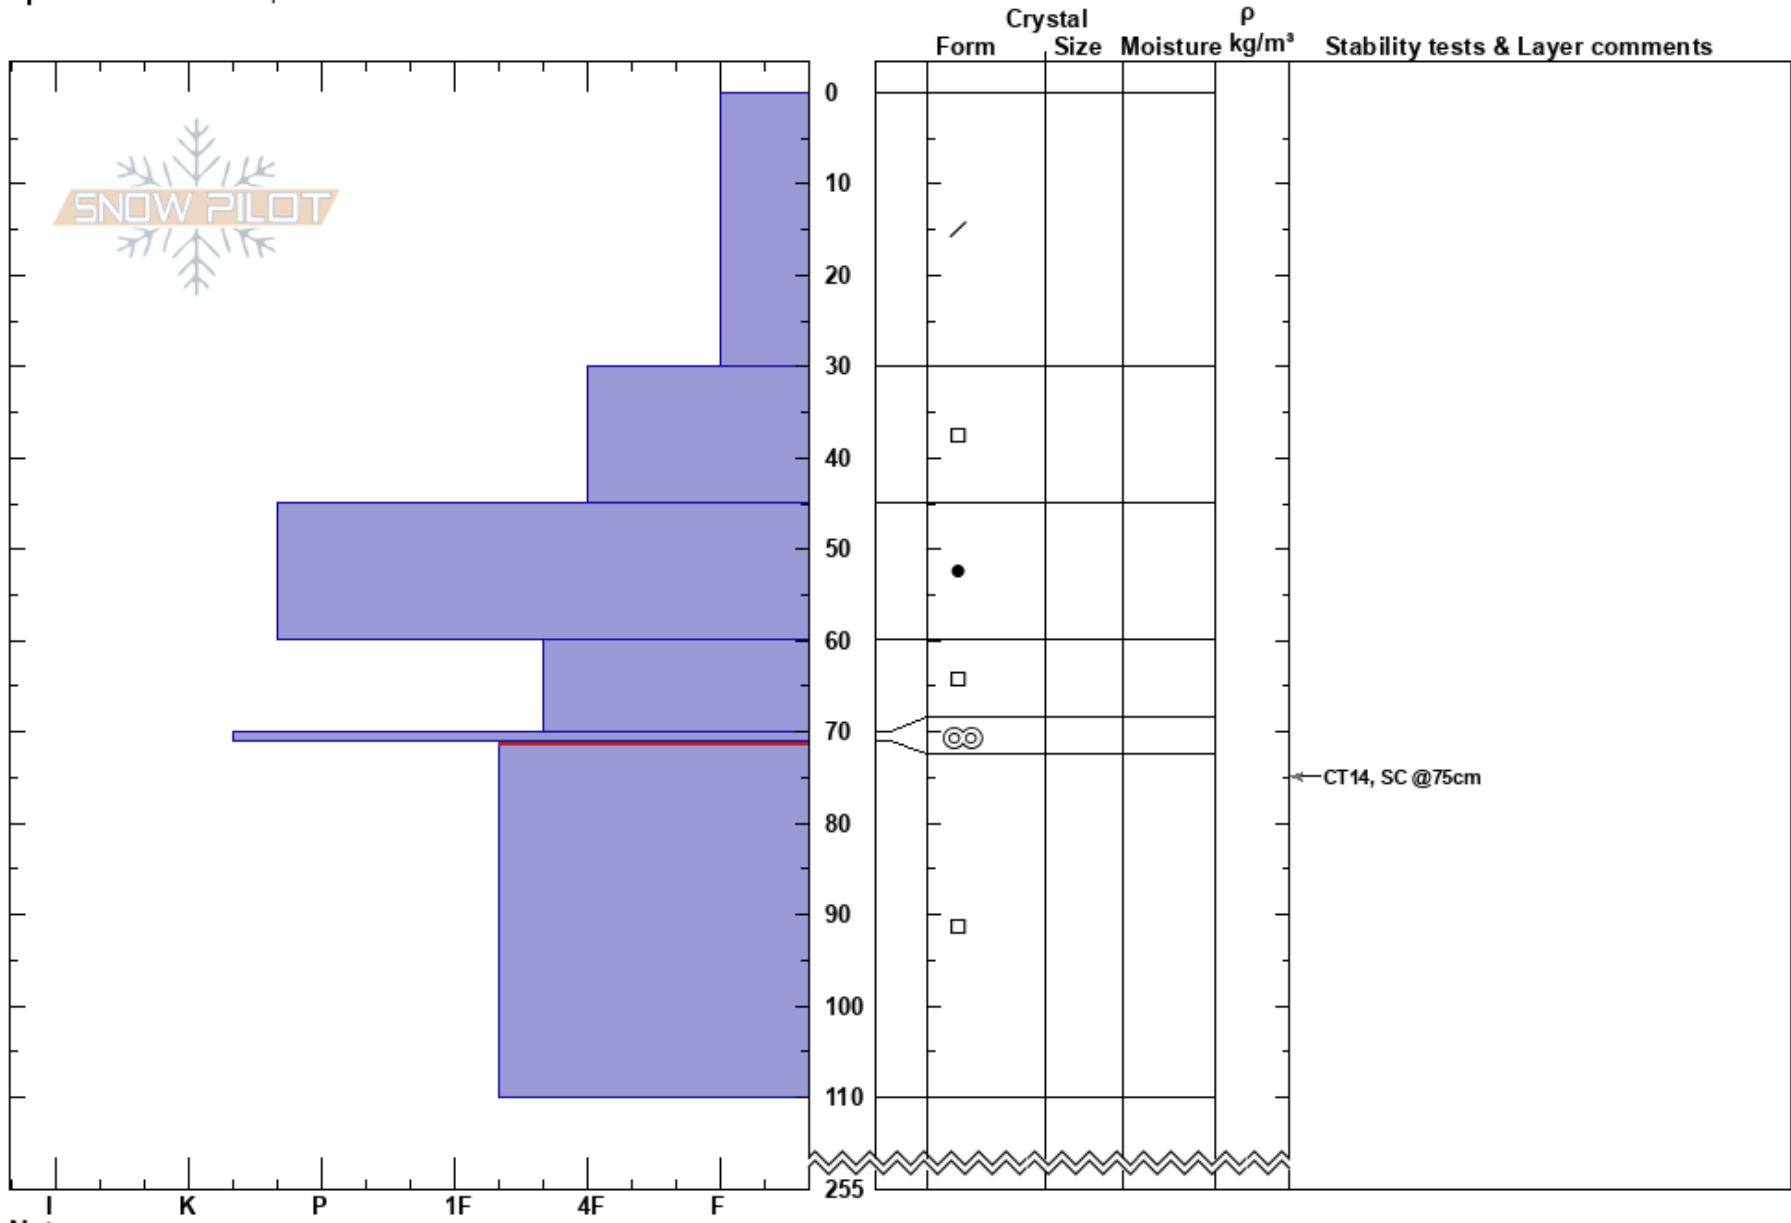

Super Mario
 Monashee
 BC
 Elevation: 2100 m
 Aspect: N
 Specifics: We skied slope

Eric Layton
 18/03/2019 - 11:00
 Co-ord: 50.62197N, -118.22731W
 Slope Angle: 25°
 Wind Loading:

Stability: **HS:255** **Layer Notes:**
 Air Temperature: 3°C **PF:40** 71-110cm:Problematic layer
 Sky Cover: CLR
 Precipitation: NO
 Wind: Calm