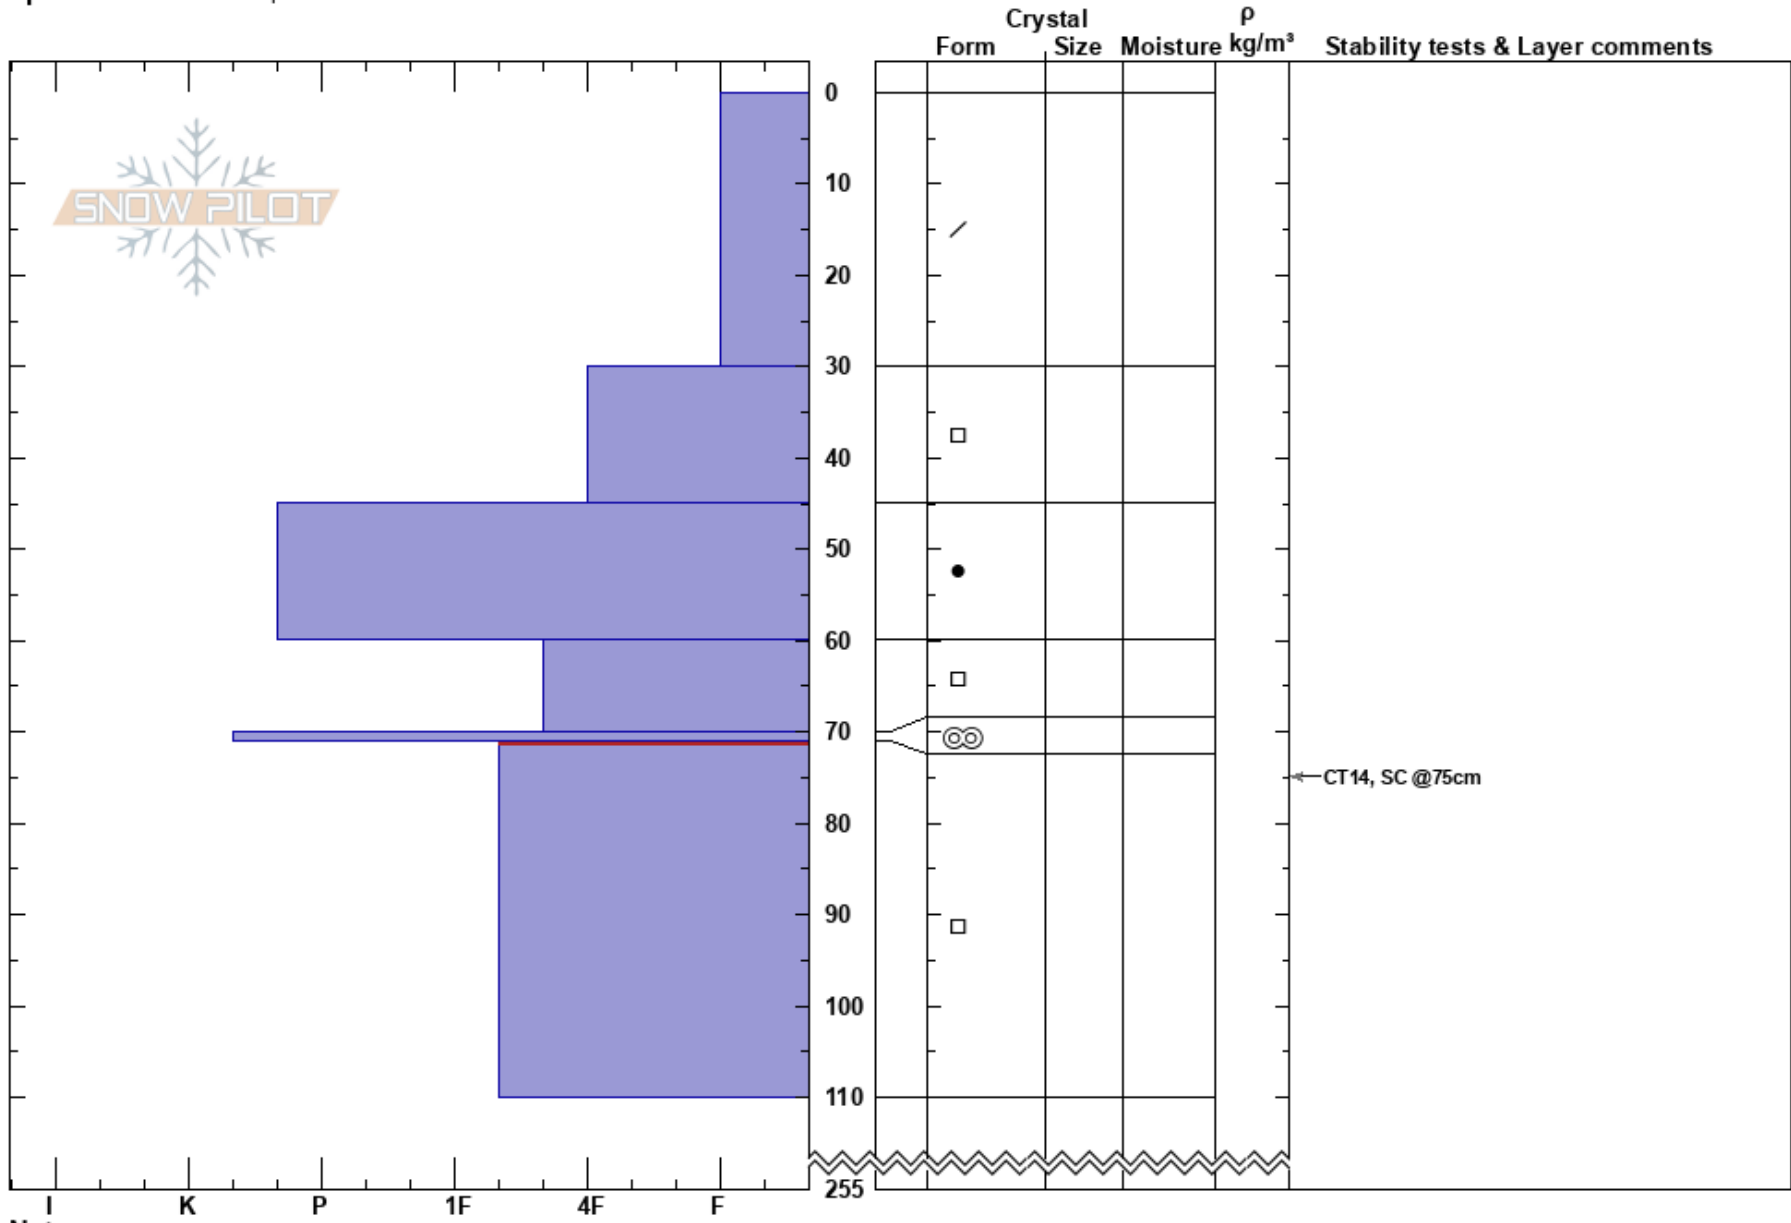

Super Mario  
 Monashee  
 BC  
 Elevation: 2100 m  
 Aspect: N  
 Specifics: We skied slope

Eric Layton  
 18/03/2019 - 11:00  
 Co-ord: 50.62197N, -118.22731W  
 Slope Angle: 25°  
 Wind Loading:

Stability: **HS:255** **Layer Notes:**  
 Air Temperature: 3°C **PF:40** 71-110cm:Problematic layer  
 Sky Cover: CLR  
 Precipitation: NO  
 Wind: Calm