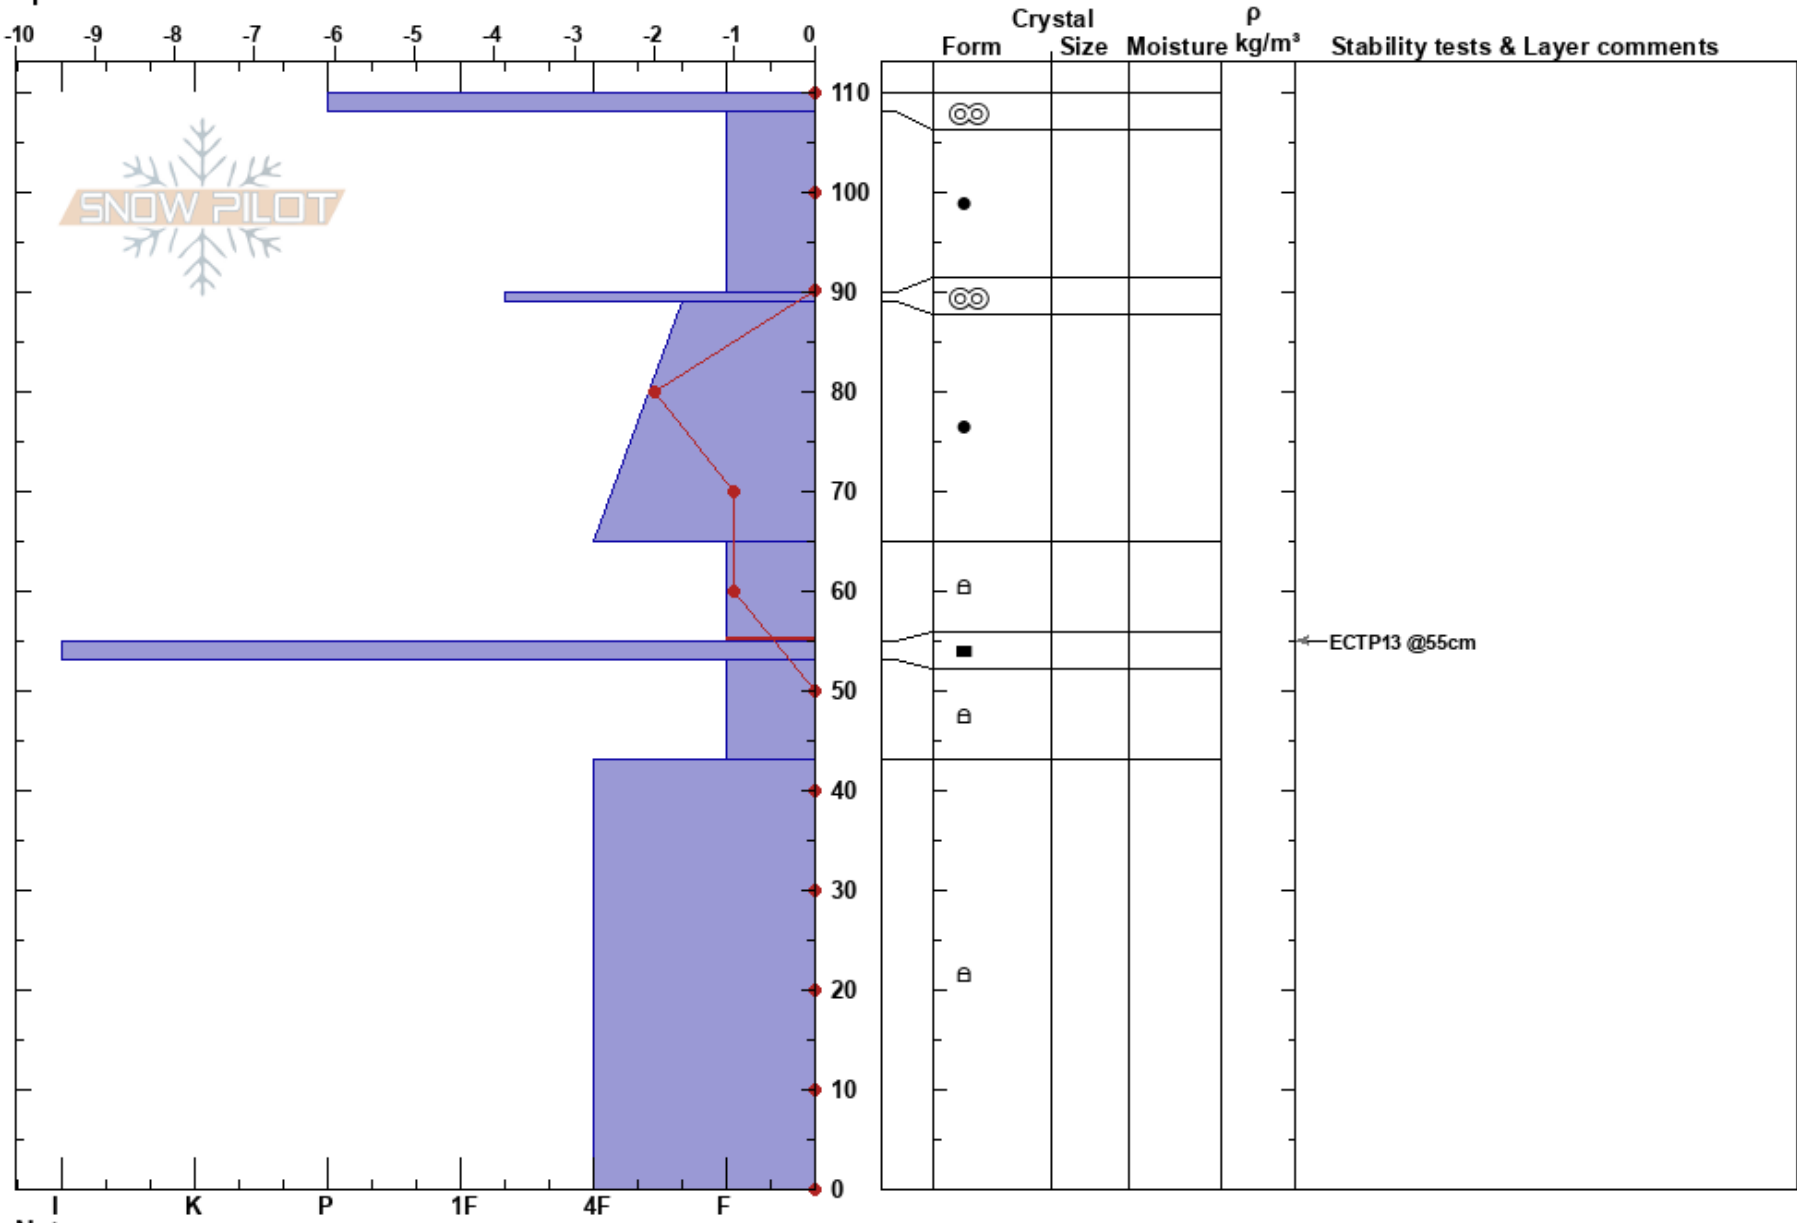

Pit Ridge  
 Rattlesnake Mtns  
 MT  
 Elevation: 7500 ft  
 Aspect: 106°  
 Specifics:

Logan King  
 03/18/2019 - 10:40am  
 Co-ord: 47.03643N, -113.98779W  
 Slope Angle: 28°  
 Wind Loading: no

Stability: Good  
 Air Temperature: 4°C  
 Sky Cover: CLR  
 Precipitation: NO  
 Wind: SE Moderate

HS:110  
 PF:50 65-55cm:Problematic layer

Notes: