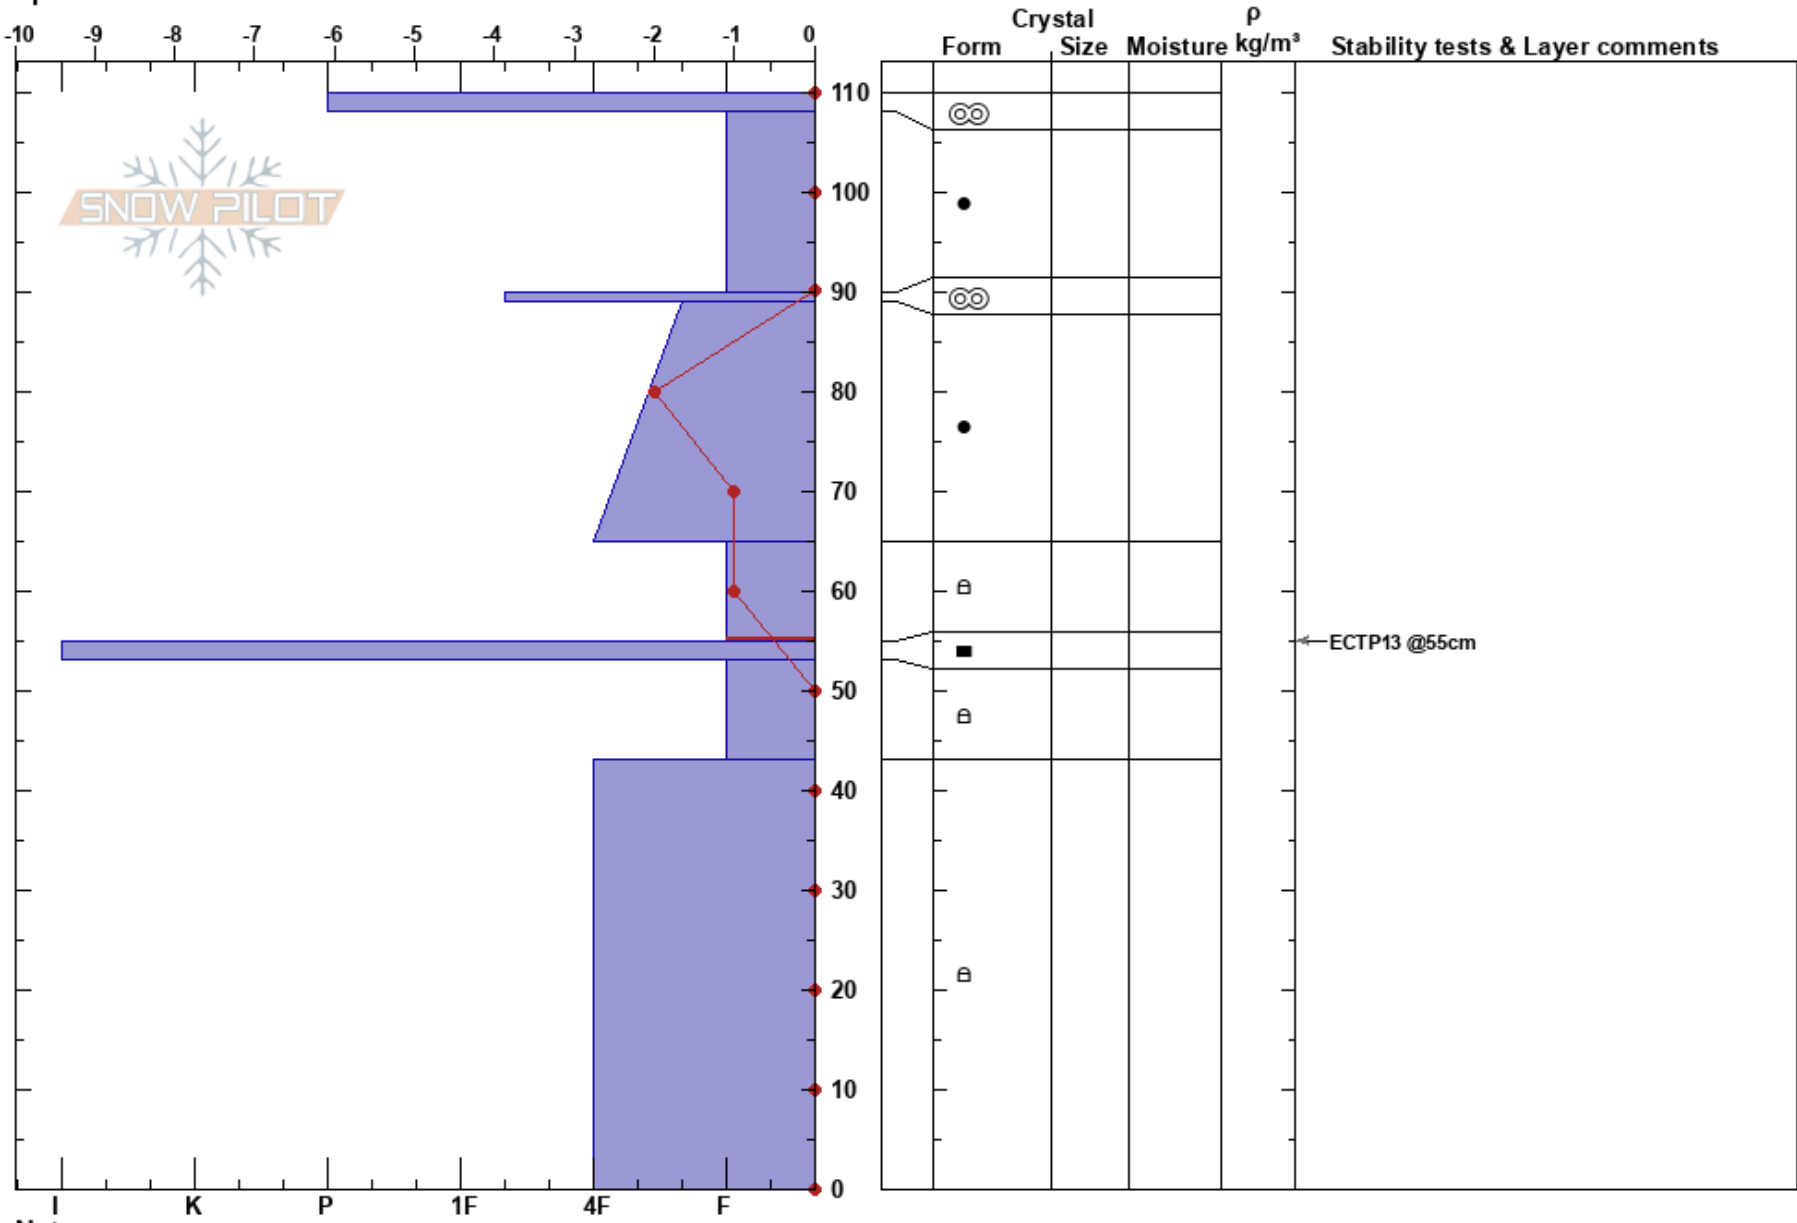

Pit Ridge
 Rattlesnake Mtns
 MT
 Elevation: 7500 ft
 Aspect: 106°
 Specifics:

Logan King
 03/18/2019 - 10:40am
 Co-ord: 47.03643N, -113.98779W
 Slope Angle: 28°
 Wind Loading: no

Stability: Good
 Air Temperature: 4°C
 Sky Cover: CLR
 Precipitation: NO
 Wind: SE Moderate

HS:110
 PF:50 65-55cm:Problematic layer

Notes: