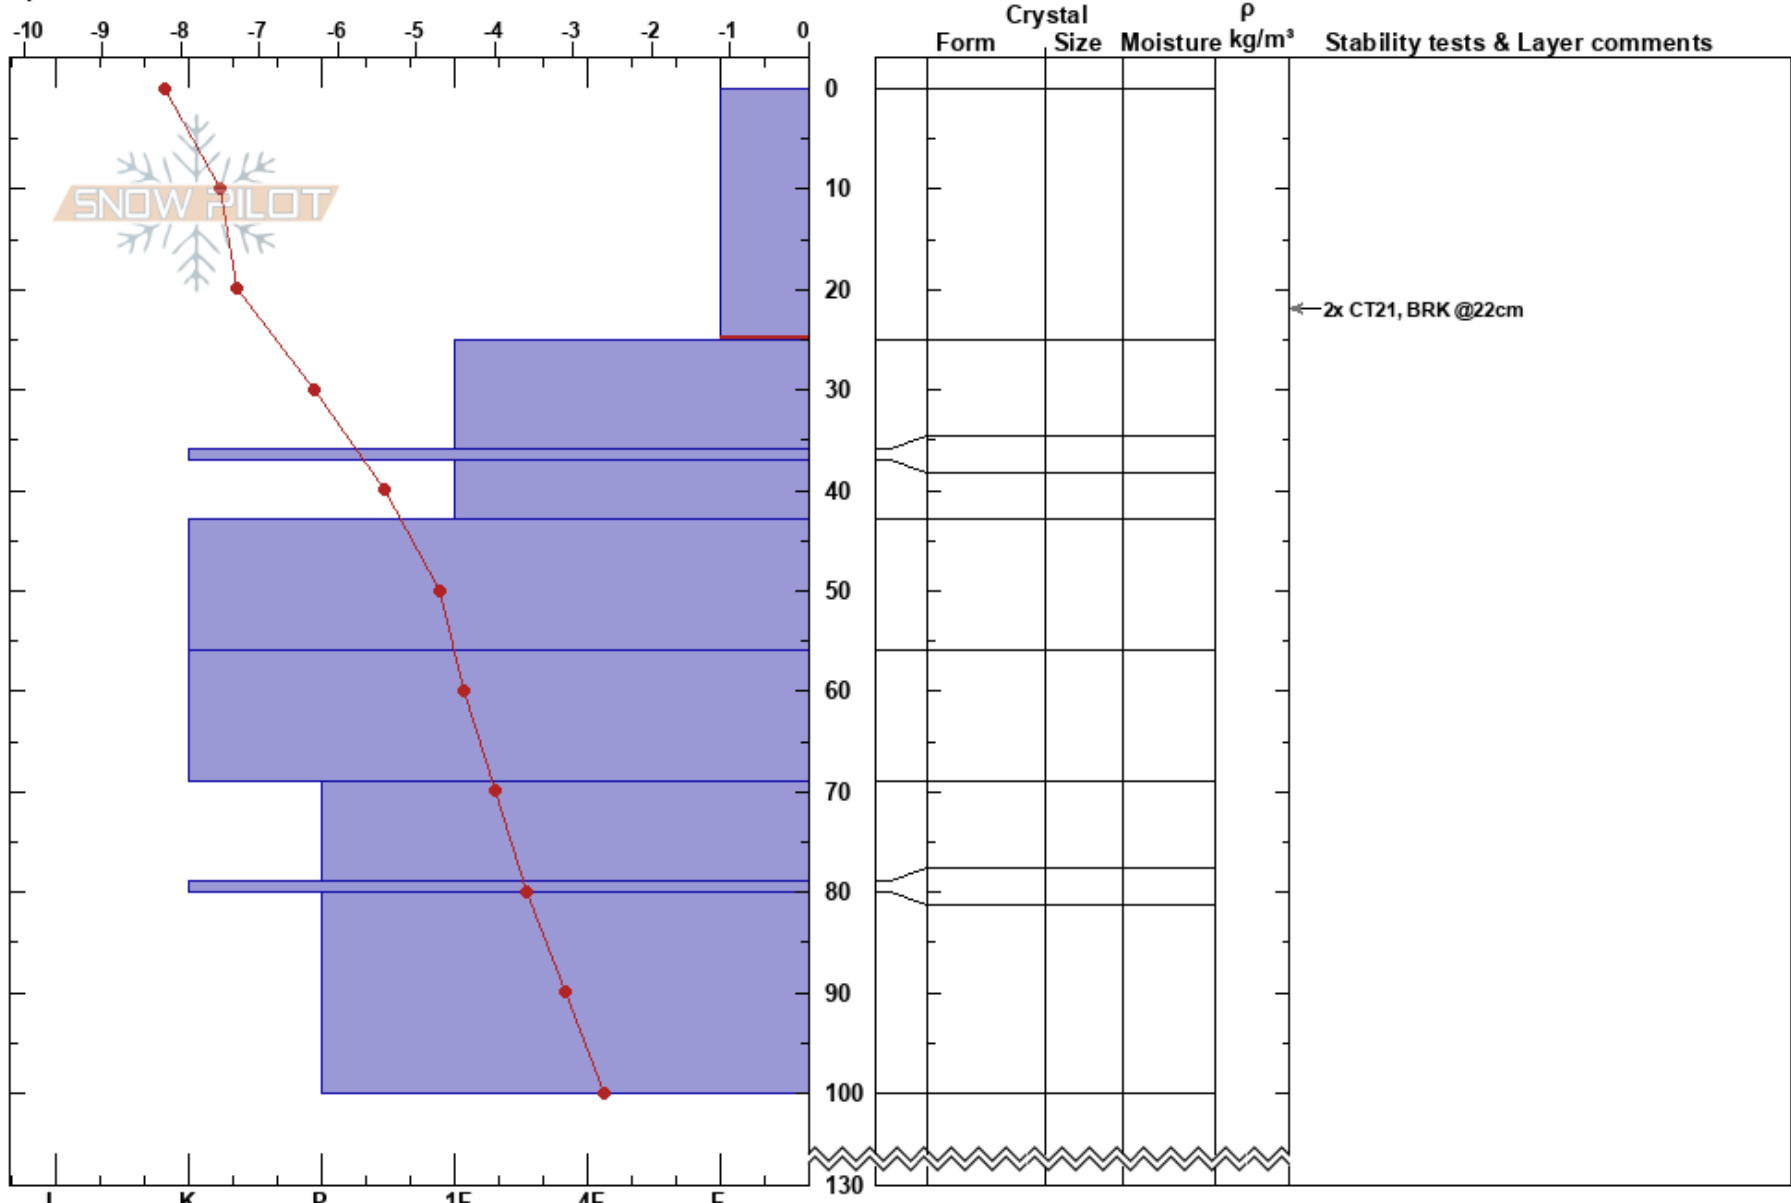

Kittel dal
 Björkliden
 Sweden
 Elevation: 600 m
 Aspect: E

Malin Hagberg
 17/03/2019 - 14:00
 Co-ord:
 Slope Angle: 25°
 Wind Loading: no

Stability: **HS:130**
 Air Temperature: -6.1°C **PF:30** 0-25cm: Problematic layer
 Sky Cover: CLR
 Precipitation: NO
 Wind: S Light Breeze

Specifics: Pit dug in a Ski Area; Pit is representative of backcountry

Notes: Gles björkskog, TL