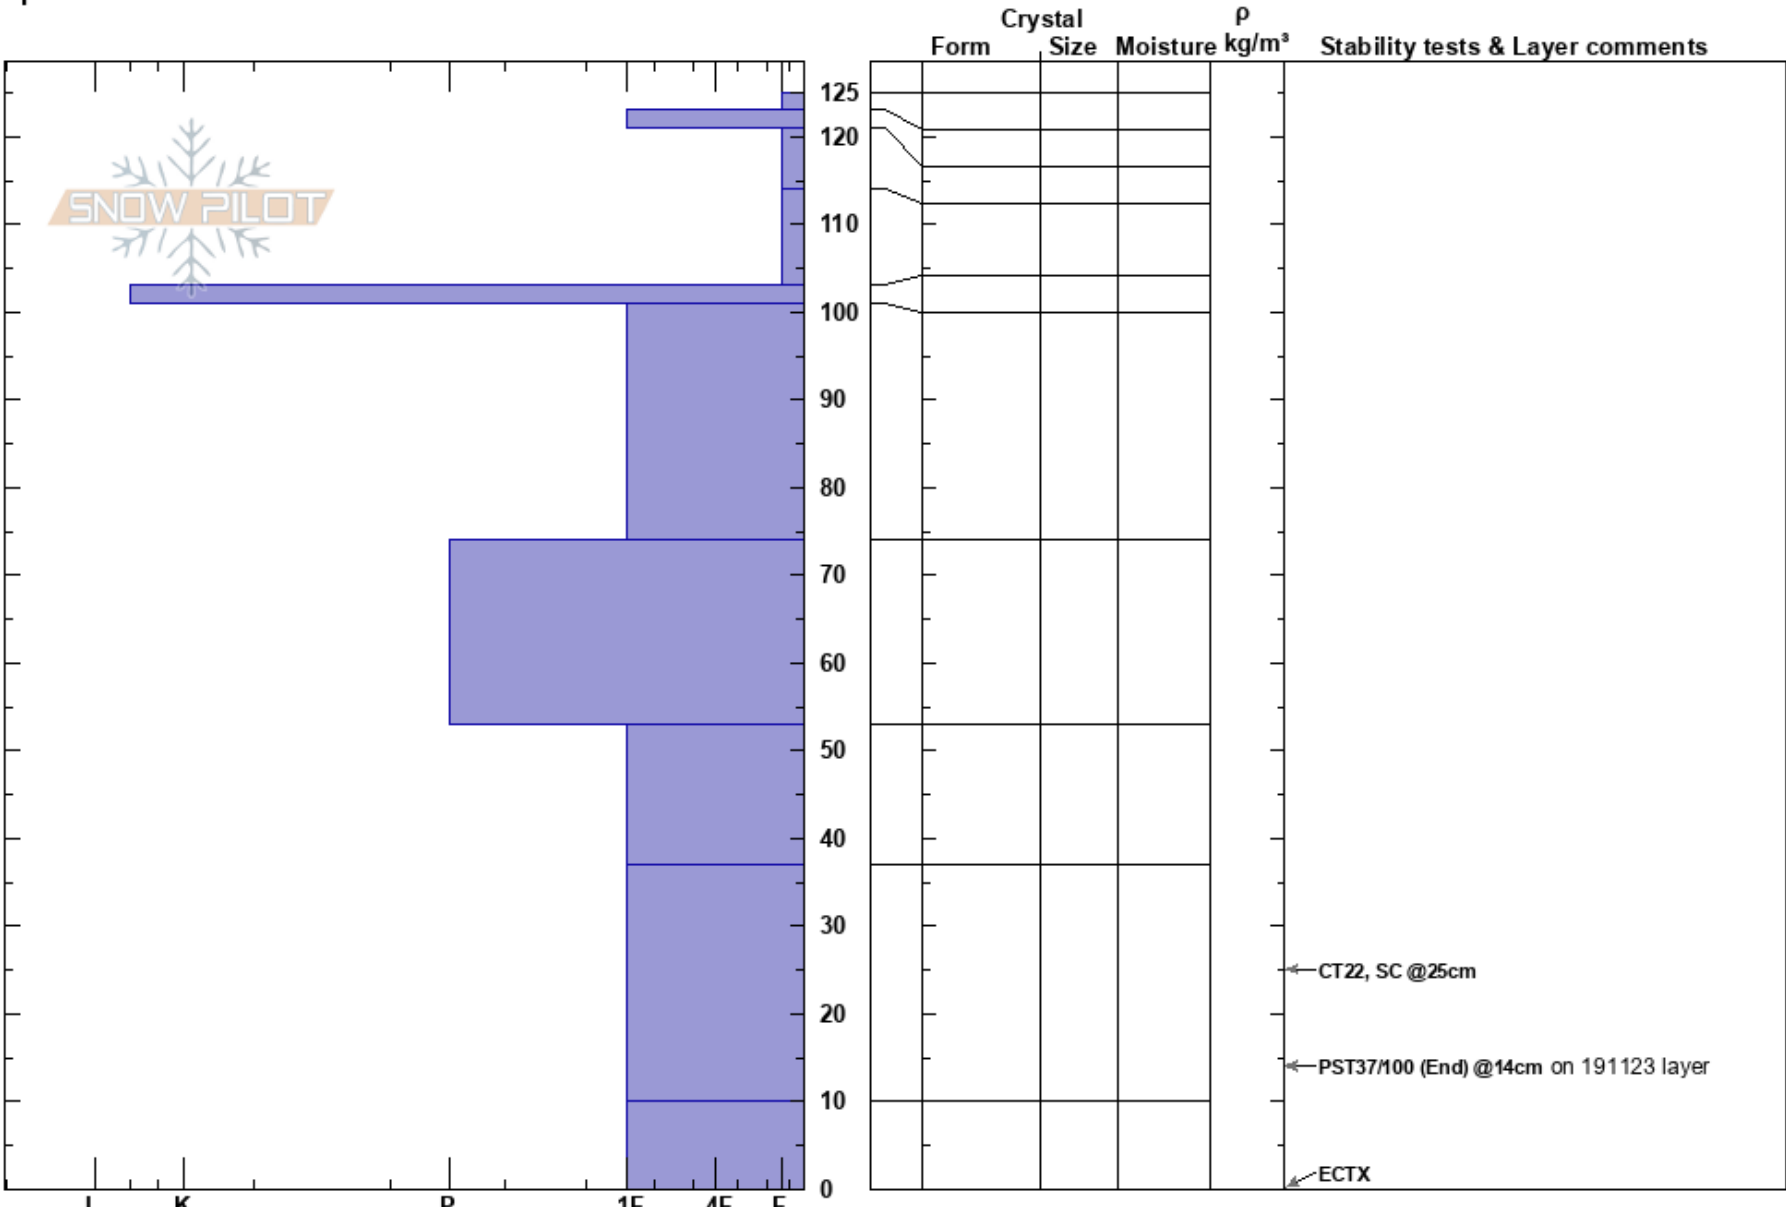

Ute Pass Mod #7  
 Vail/Summit County  
 CO  
**Elevation:** 9576 ft  
**Aspect:** 143°  
**Specifics:**

Graham Kane  
 03/17/2019 - 12:00pm  
**Co-ord:** 13S 405391E 4408740N  
**Slope Angle:** 6°  
**Wind Loading:** no

**Stability:**  
**Air Temperature:**  
**Sky Cover:** FEW  
**Precipitation:** NO  
**Wind:** Calm

**HS:**125  
**PF:**25  
**Layer Notes:**

Notes: