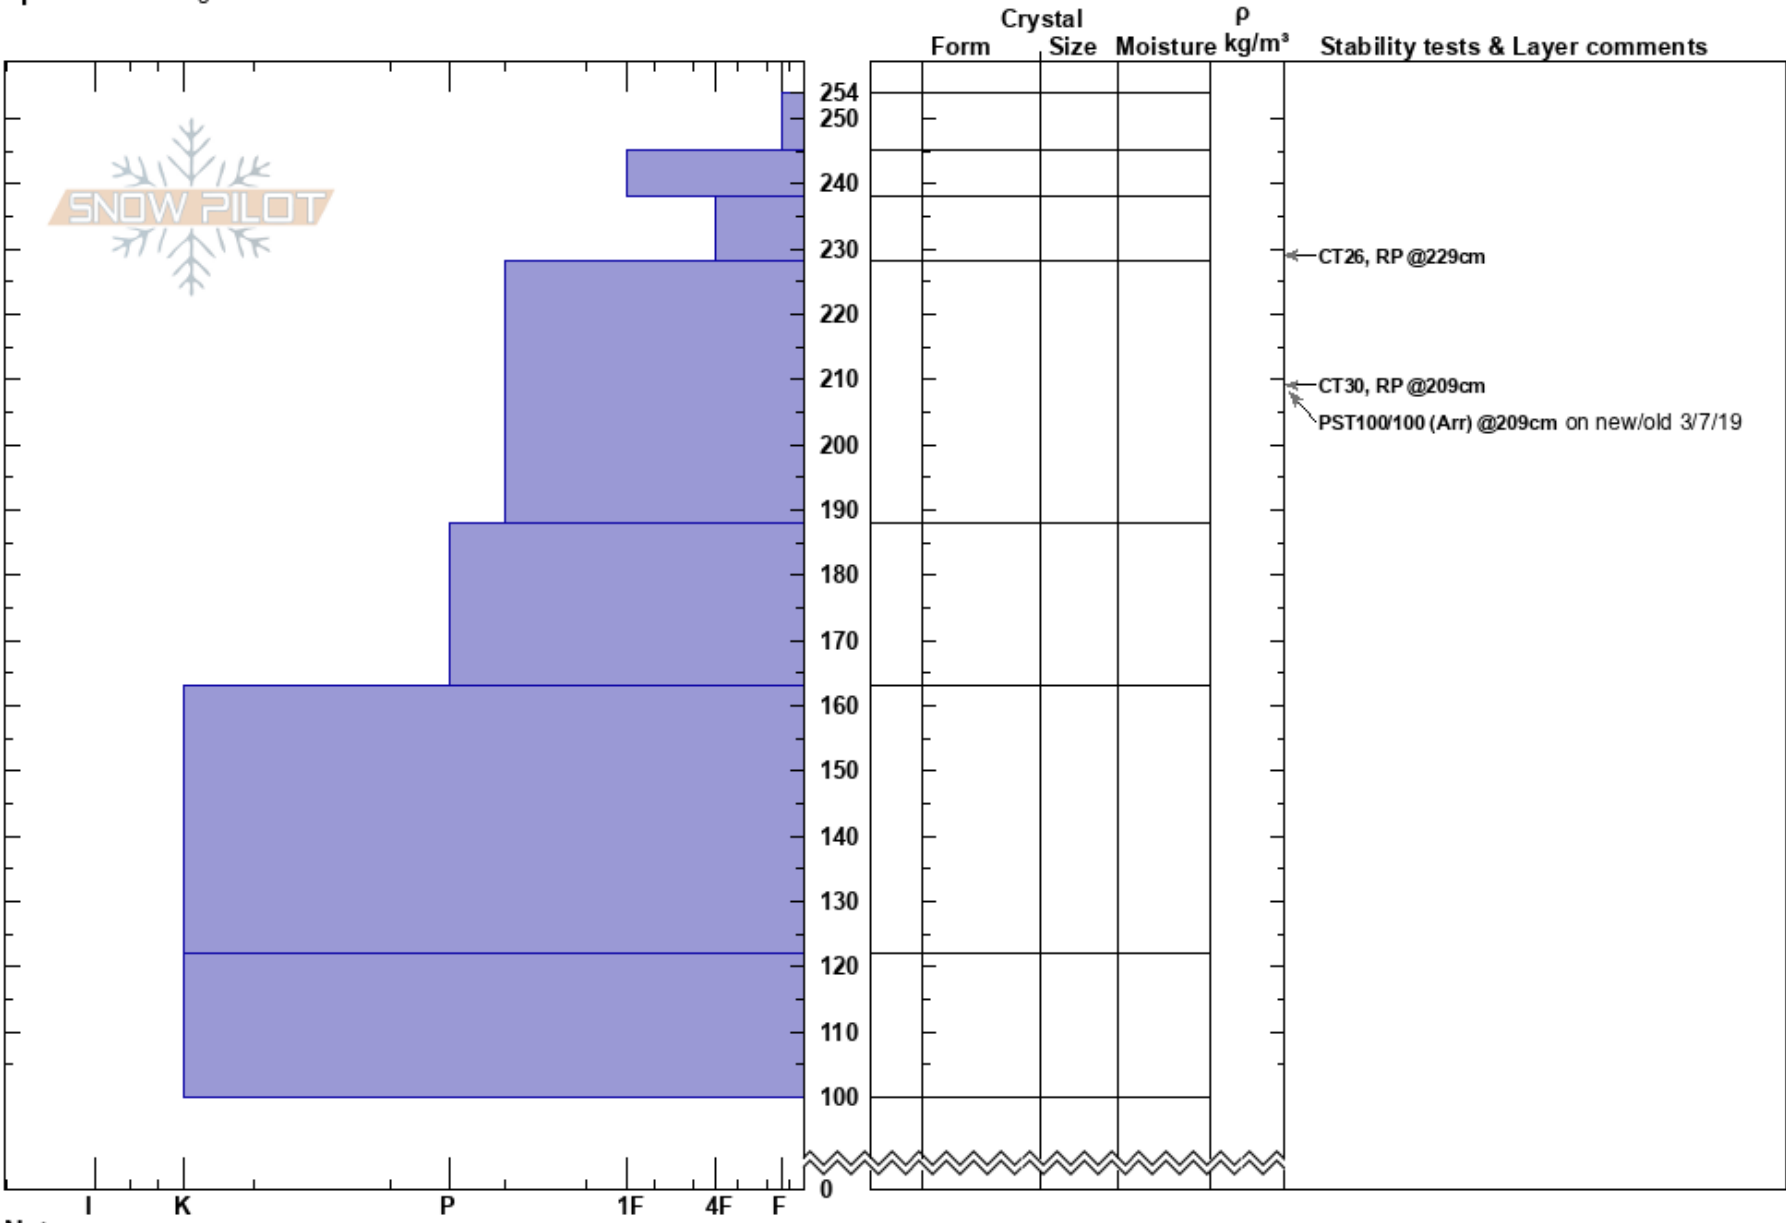

Skree Mod #7
I-70
CO
Elevation: 11193 ft
Aspect: 338°
Specifics: Pit dug in a Ski Area

Graham Kane
03/16/2019 - 10:40am
Co-ord: 13S 386348E 4380424N
Slope Angle: 16°
Wind Loading: no

Stability: **HS:254**
Air Temperature: **PS: 20**
Sky Cover: CLR
Precipitation: NO
Wind: Calm

Layer Notes:

Notes: