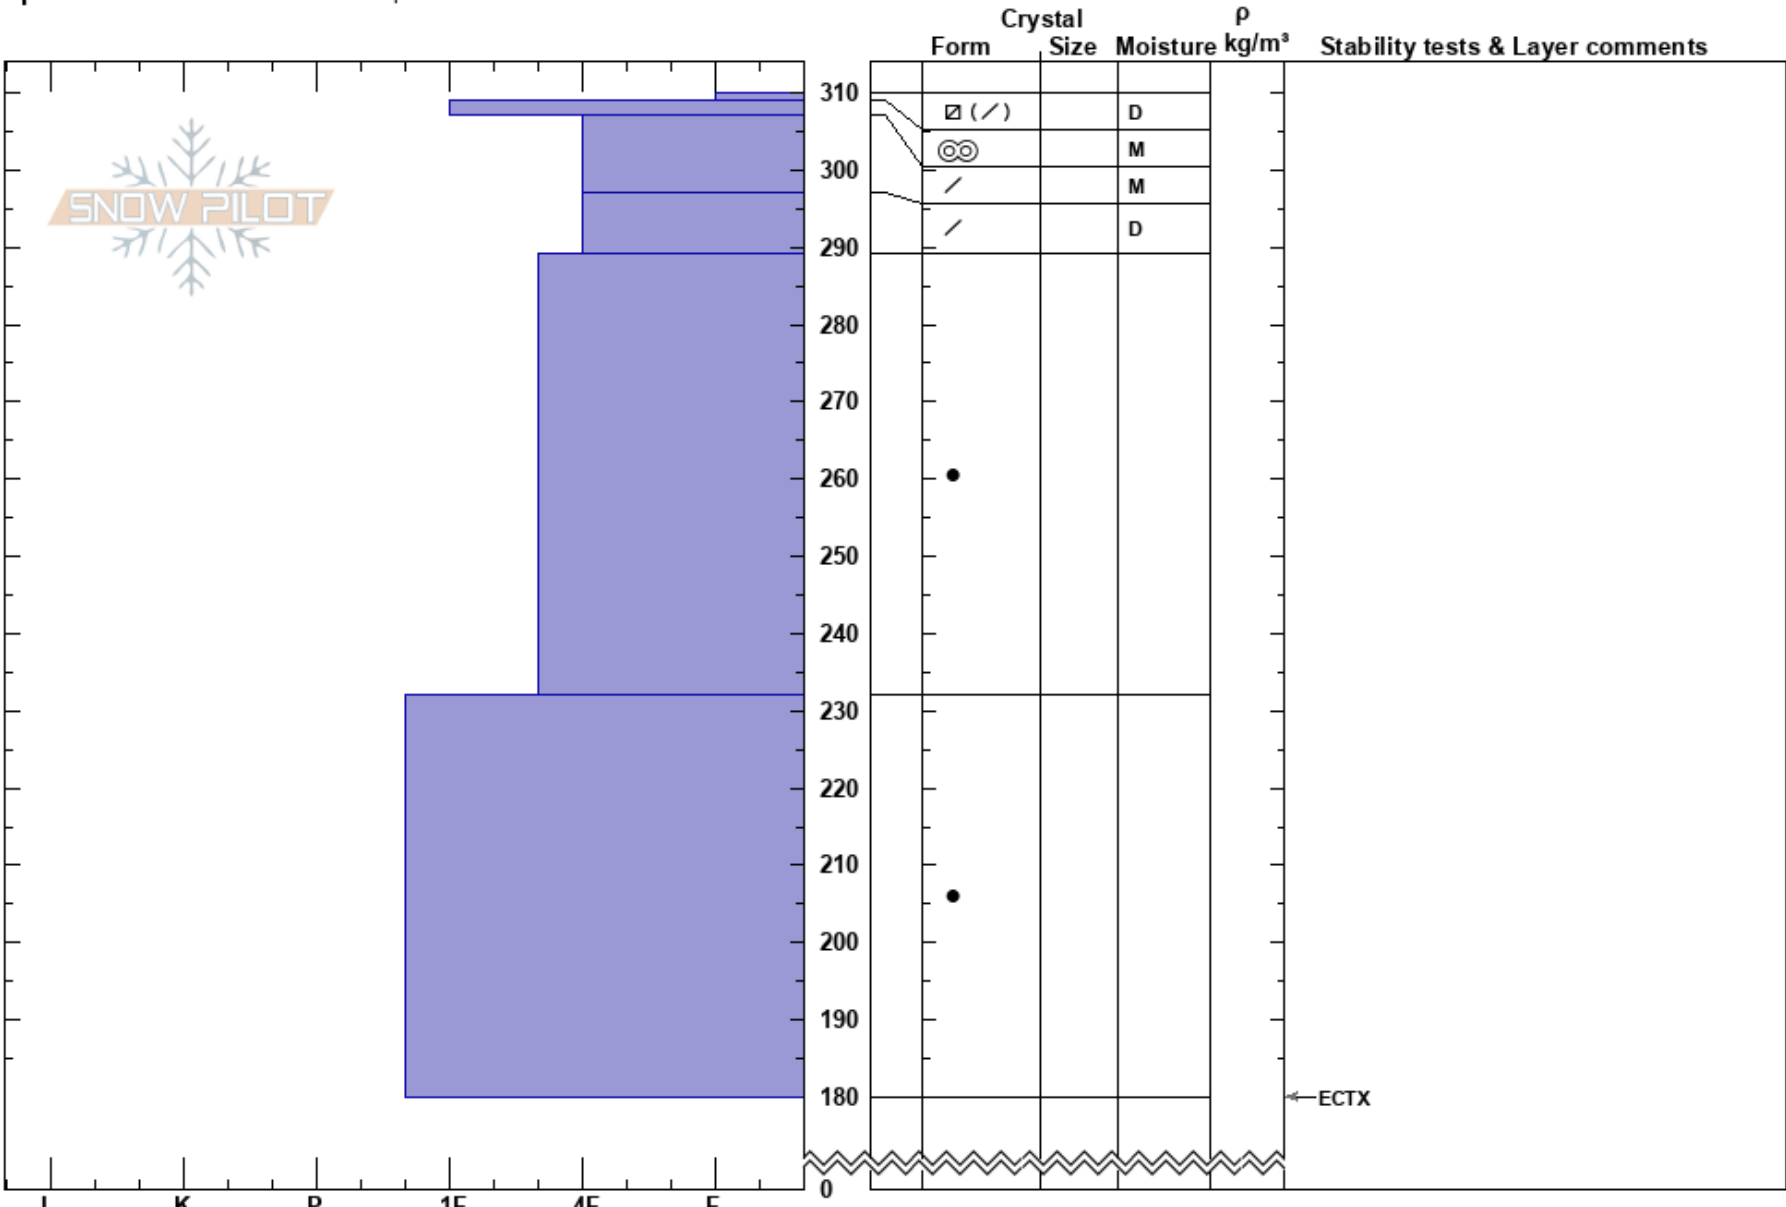

Henderson Bench
 Cooke City
 MT
 Elevation: 9580 ft
 Aspect: 90°
 Specifics: Snowmobile tracks on slope

Andrew Schauer
 03/17/2019 - 1:30pm
 Co-ord: 45.04988N, -109.93107W
 Slope Angle: 35°
 Wind Loading: previous

Stability: Good HS:310
 Air Temperature: 2°C PF:30
 Sky Cover: FEW
 Precipitation: NO
 Wind: Calm

Layer Notes:

Notes: