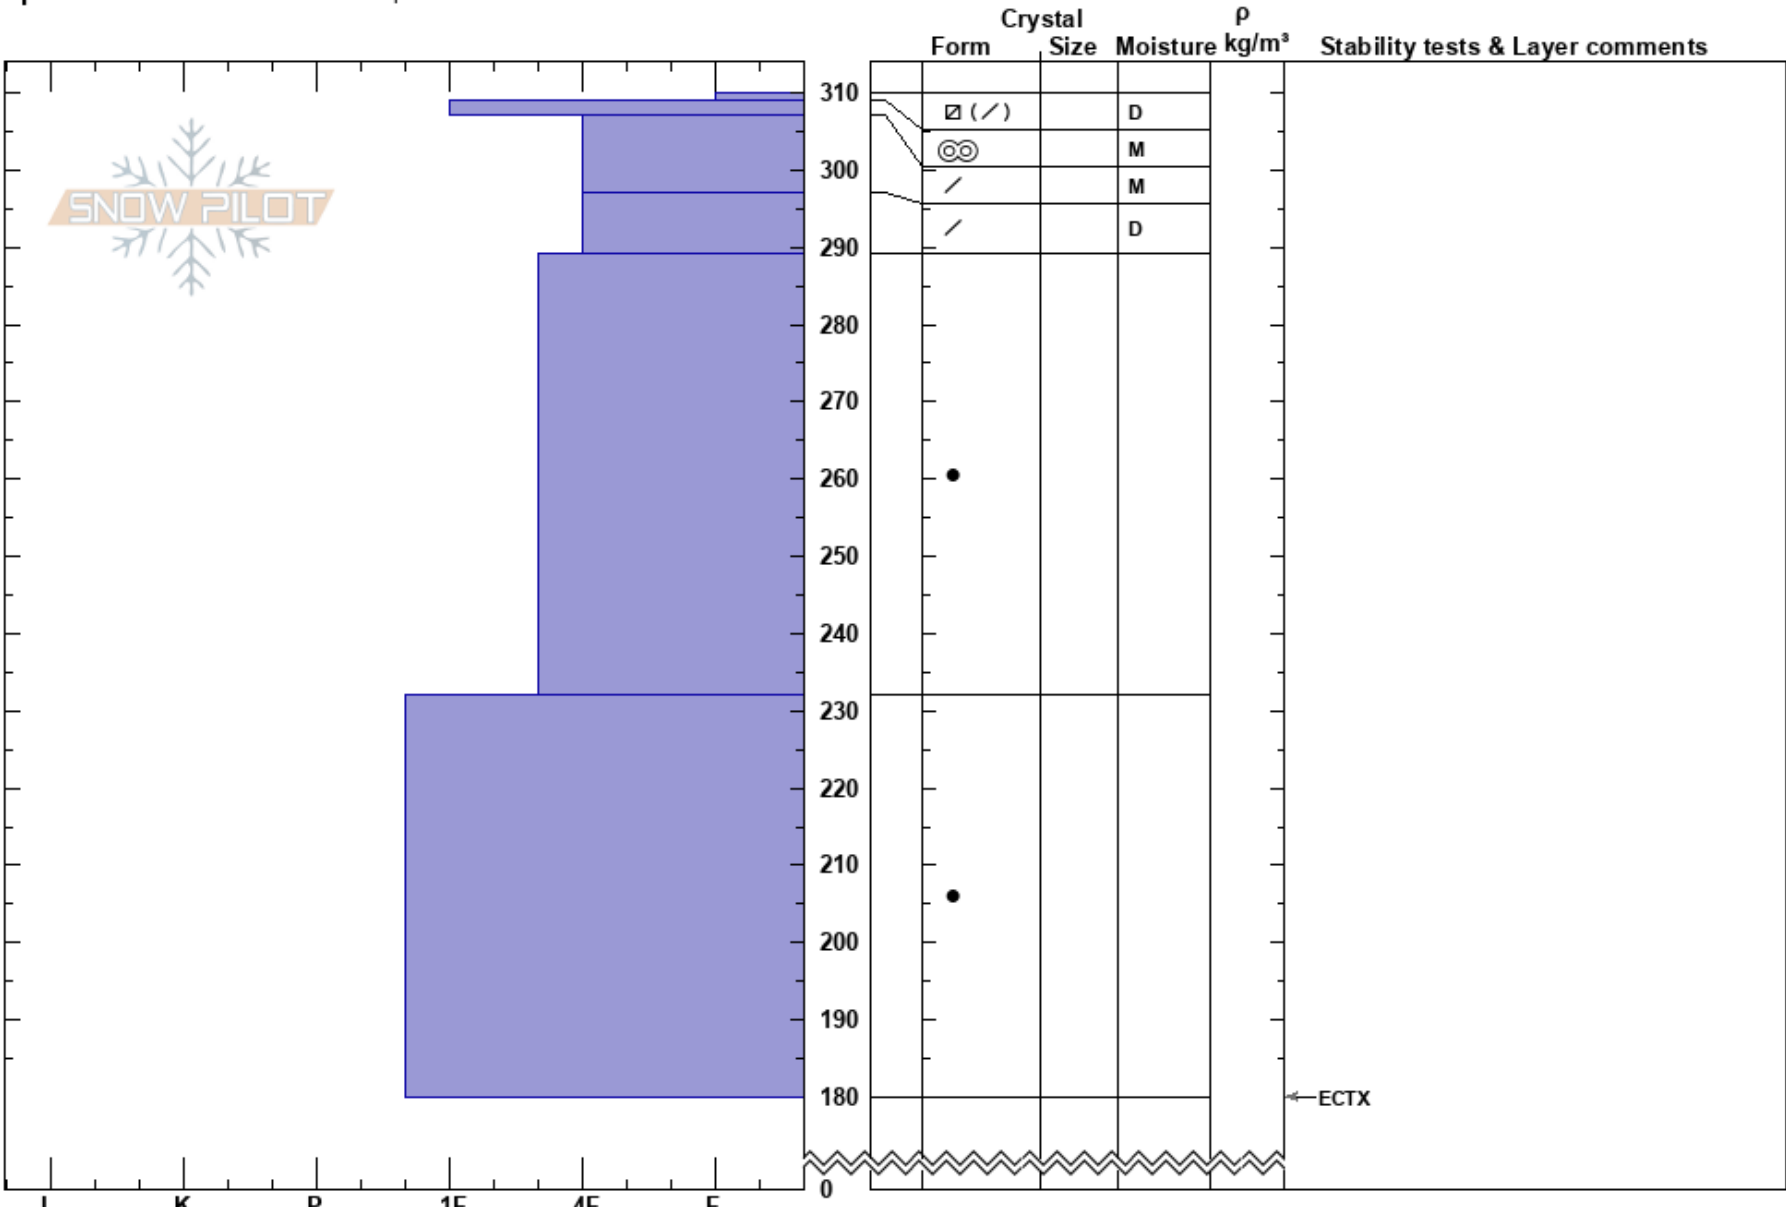

Henderson Bench  
 Cooke City  
 MT  
 Elevation: 9580 ft  
 Aspect: 90°  
 Specifics: Snowmobile tracks on slope

Andrew Schauer  
 03/17/2019 - 1:30pm  
 Co-ord: 45.04988N, -109.93107W  
 Slope Angle: 35°  
 Wind Loading: previous

Stability: Good HS:310  
 Air Temperature: 2°C PF:30  
 Sky Cover: FEW  
 Precipitation: NO  
 Wind: Calm

Layer Notes:

Notes:

← ECTX