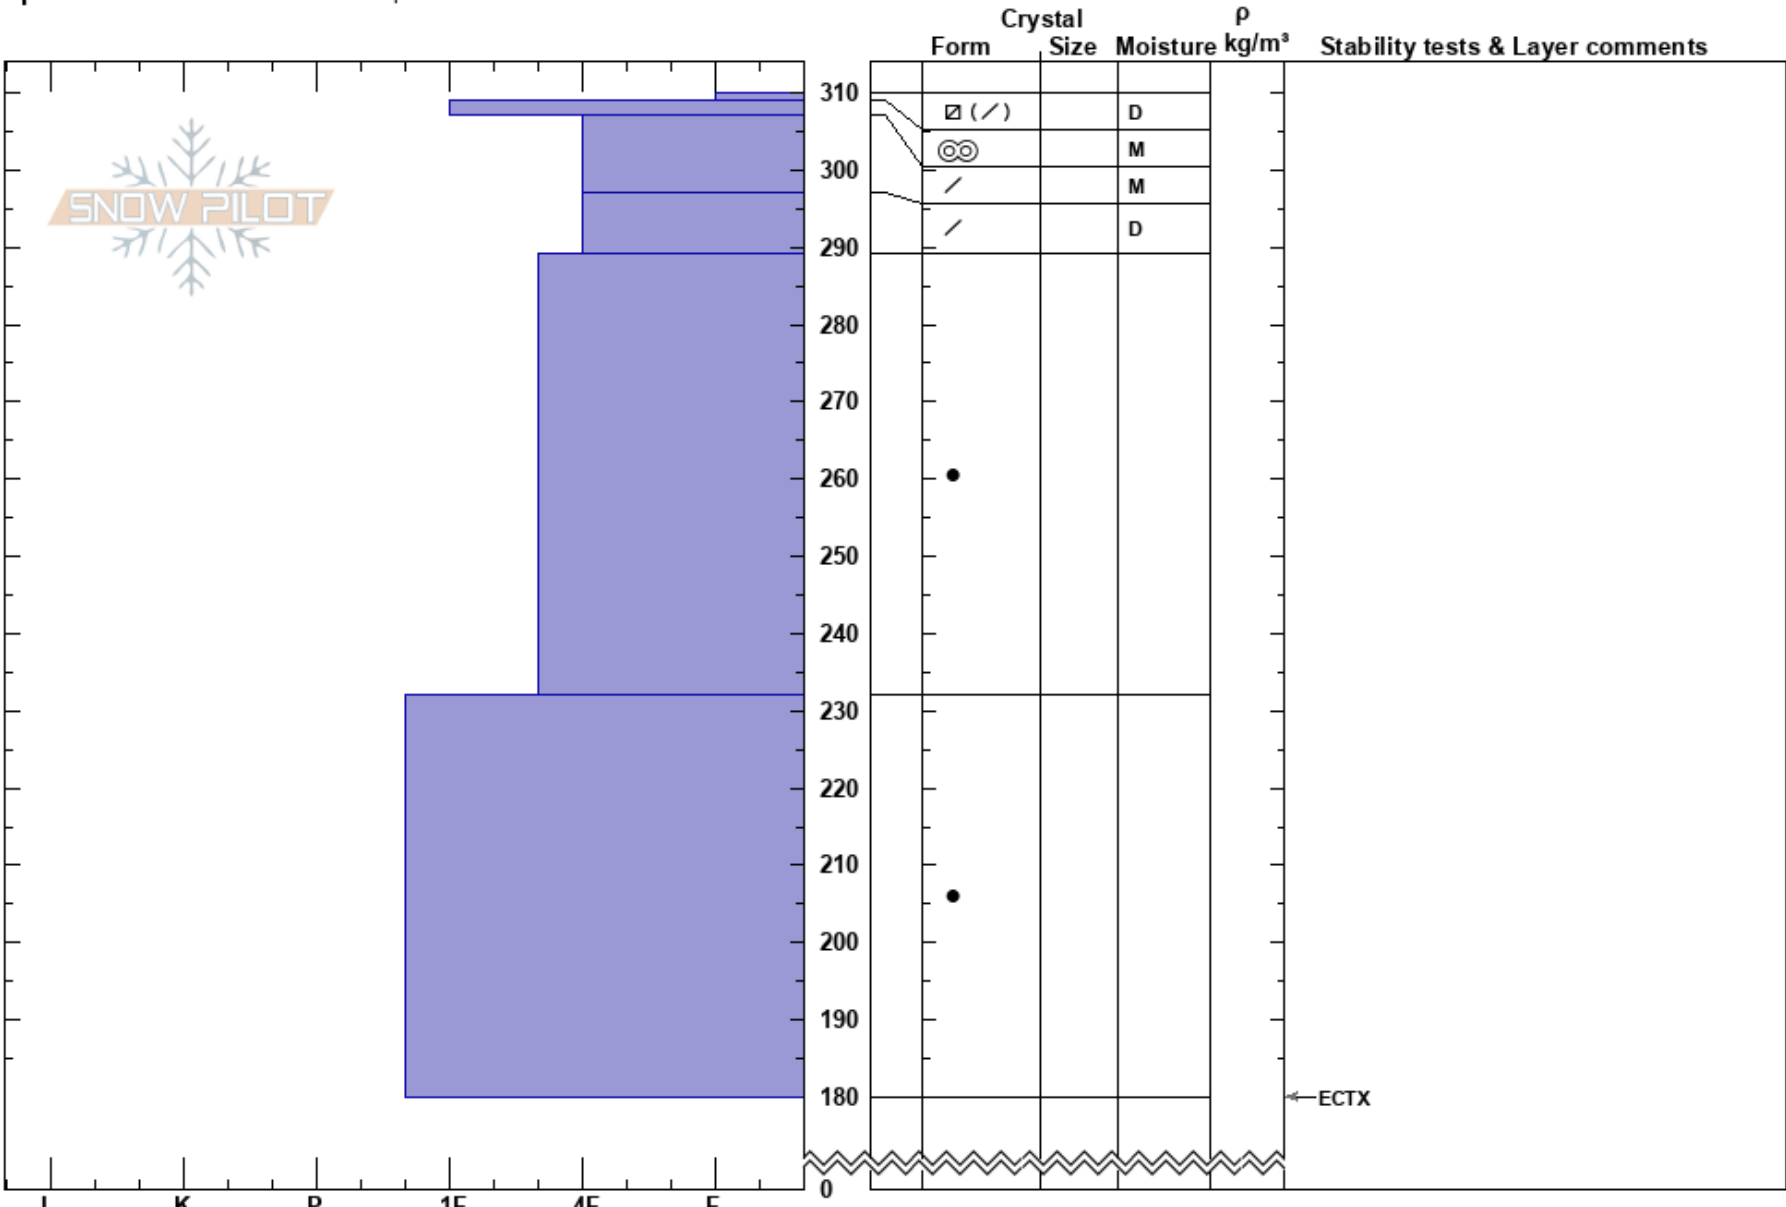

Henderson Bench
 Cooke City
 MT
 Elevation: 9580 ft
 Aspect: 90°
 Specifics: Snowmobile tracks on slope

Andrew Schauer
 03/17/2019 - 1:30pm
 Co-ord: 45.04988N, -109.93107W
 Slope Angle: 35°
 Wind Loading: previous

Stability: Good HS:310
 Air Temperature: 2°C PF:30
 Sky Cover: FEW
 Precipitation: NO
 Wind: Calm

Layer Notes:

Notes:

← ECTX