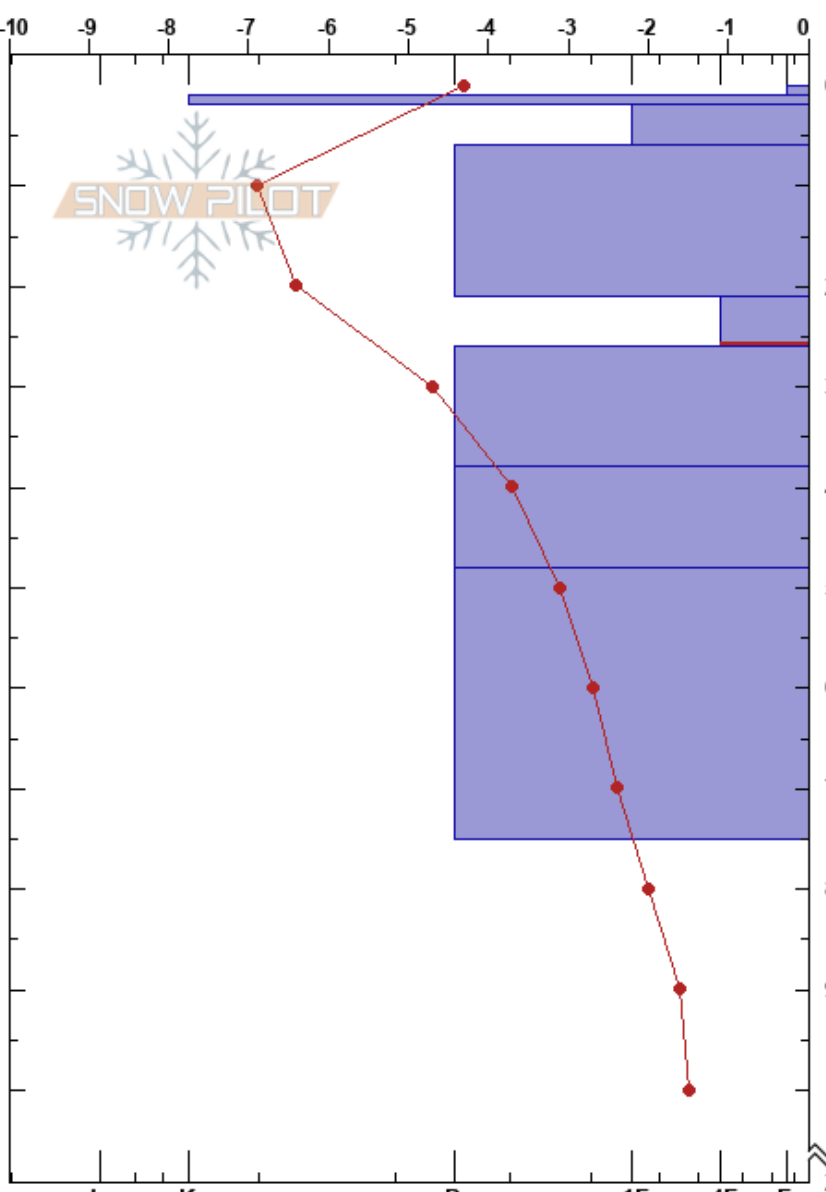

Våfflan på Knallen
 Funäsfjällen
 Sweden
 Elevation: 960 m
 Aspect: SE
 Specifics: Ski tracks on slope; Snowmobile tracks on slope; We snowmobiled slope

karl johansson
 31/01/2017 - 11:15
 Co-ord: 62.63882N, 12.35215W
 Slope Angle: 22°
 Wind Loading: no

Stability: **HS:210** **Layer Notes:**
 Air Temperature: -3.7°C **PF:1** 21-26cm:Problematic layer
 Sky Cover: FEW
 Precipitation: NO
 Wind: W Light Breeze

Form	Crystal Size	Moisture	ρ kg/m ³	Stability tests & Layer comments
V	3	D		
■		D		
□	1	D		
.	0.5	D		
⊖	1	D		
.	1	D		
●	1	D		
⊙	1	D		