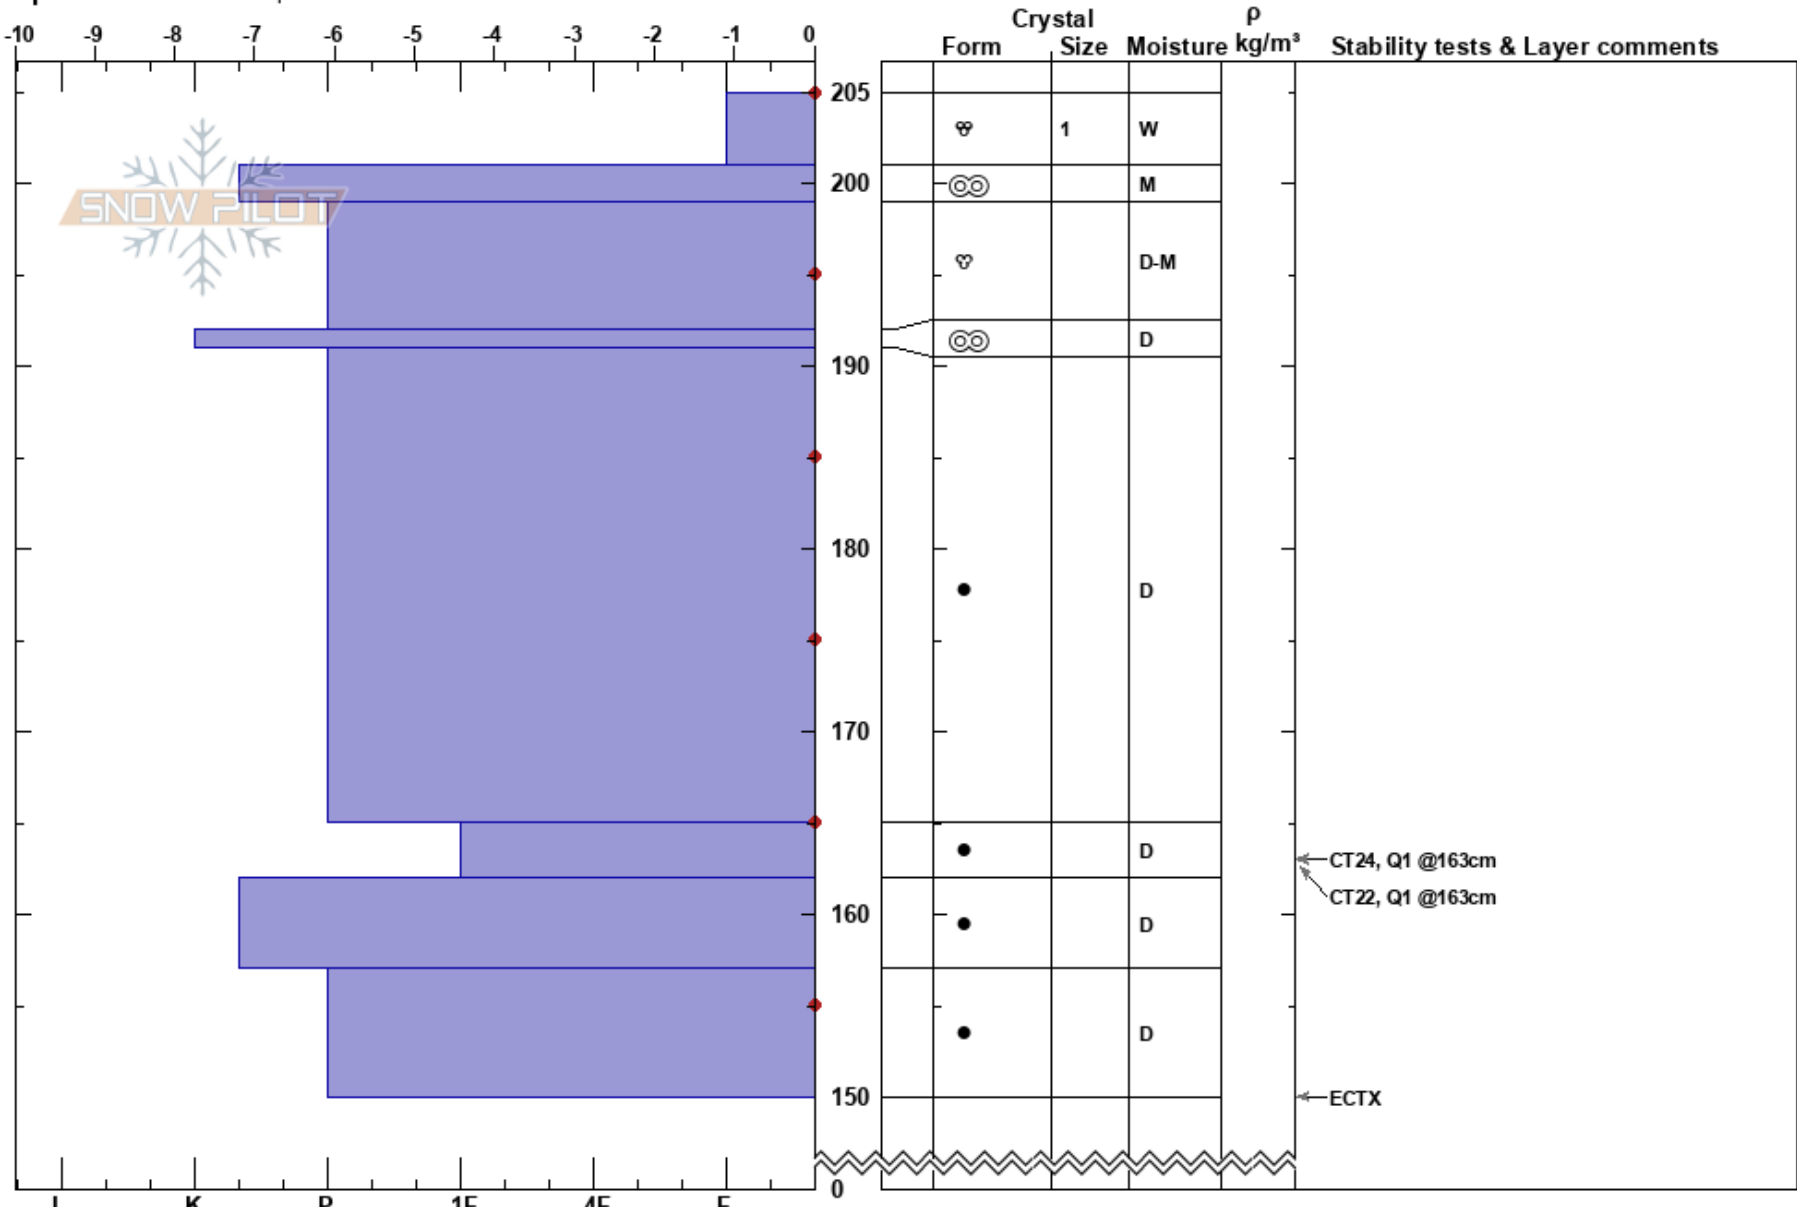

2019-03-17 McGee SE
 Eastern Sierra Nevada
 CA
Elevation: 10250 ft
Aspect: 140°
Specifics: We skied slope

josh feinberg
 03/17/2019 - 11:00am
Co-ord: 37.56474N, -118.80770E
Slope Angle: 33°
Wind Loading:

Stability: Good **HS:**205 **Layer Notes:**
Air Temperature: 9°C **PF:**8 165-162cm:Problematic layer
Sky Cover: CLR
Precipitation: NO
Wind: Calm

← CT24, Q1 @163cm
 ← CT22, Q1 @163cm
 ← ECTX

Notes: