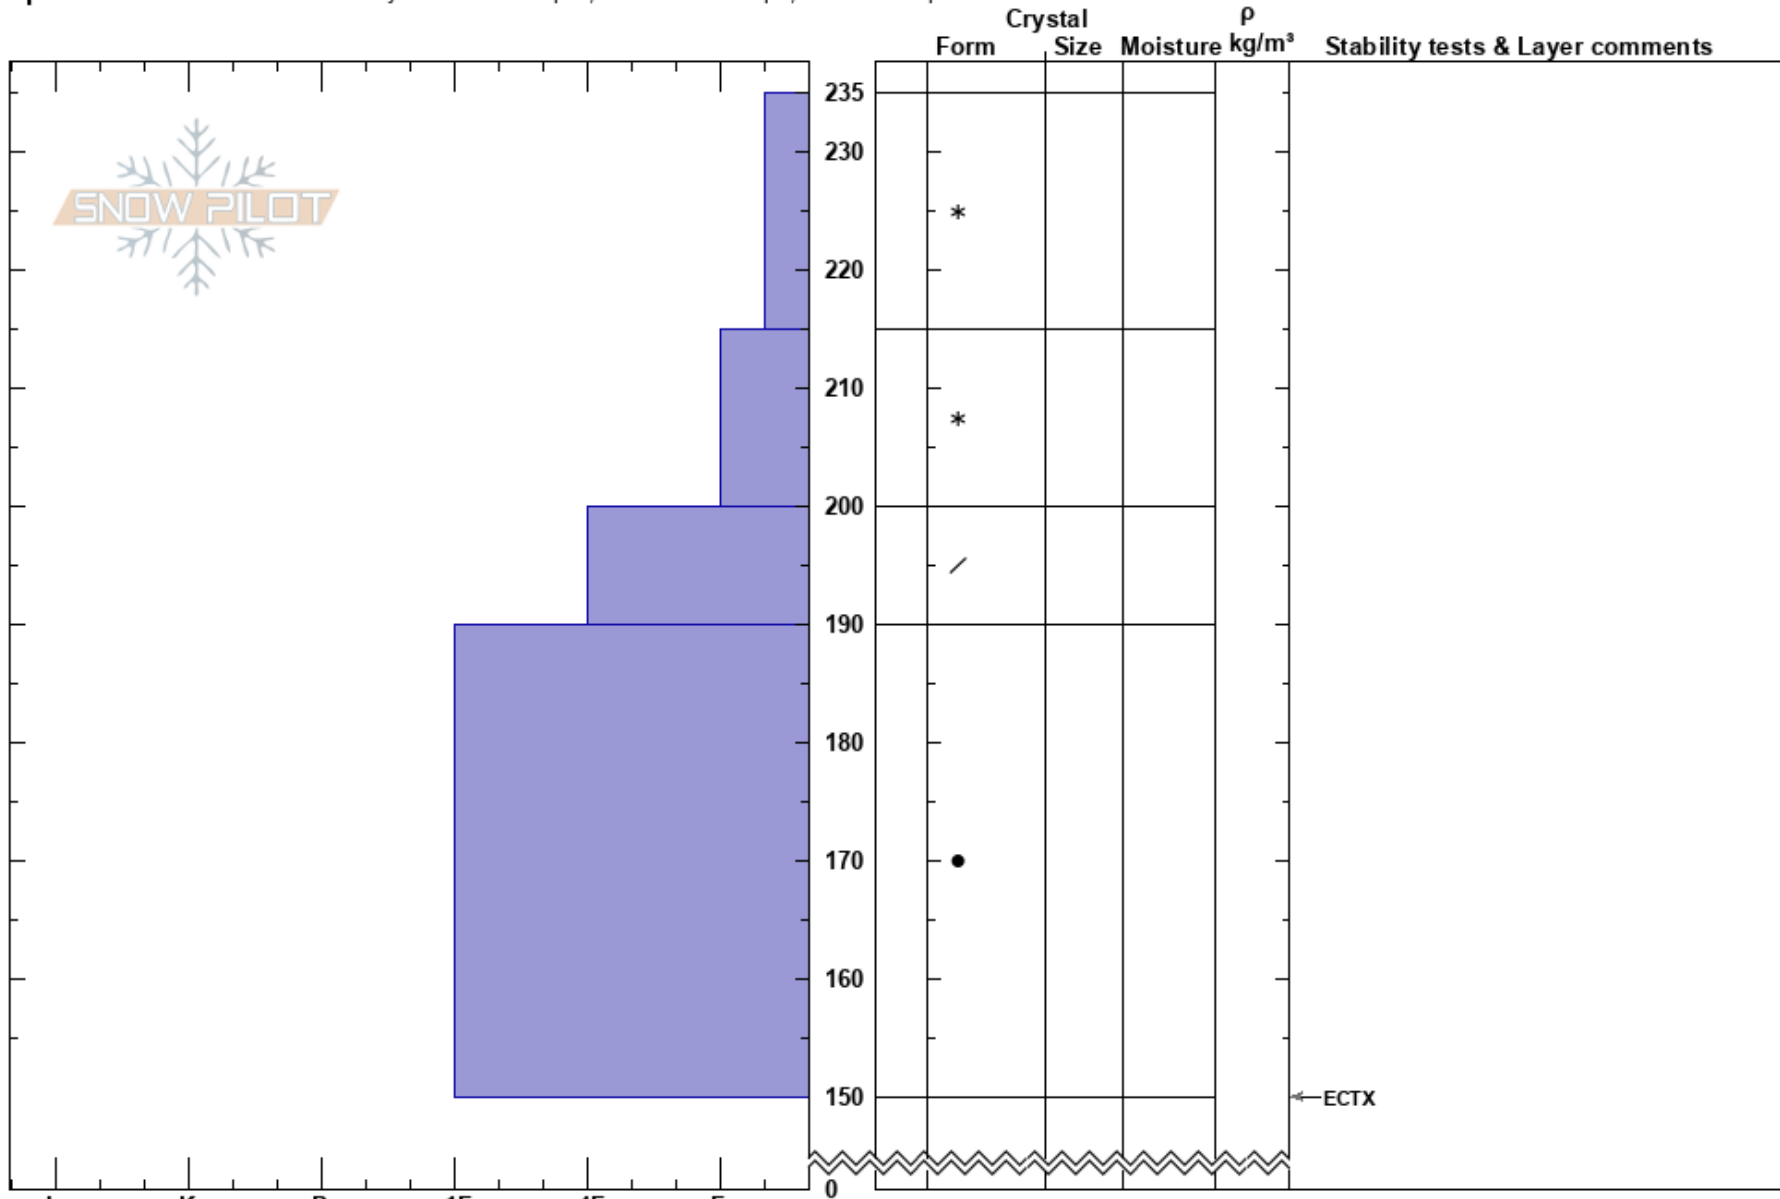

Mt. Blackmore  
 Gallatin Range-N  
 MT  
 Elevation: 9400 ft  
 Aspect: 30°

Alex Marienthal  
 03/15/2019 - 11:55am  
 Co-ord: 45.44829N, -110.99852W  
 Slope Angle: 27°  
 Wind Loading:

Stability: Good  
 Air Temperature:  
 Sky Cover: FEW  
 Precipitation: NO  
 Wind: Calm

HS:235

Layer Notes:

Specifics: Recent avalanche activity on different slopes; Ski tracks on slope; We skied slope

Notes: Skier triggered dry loose slides on steeper slopes. Small wind slabs along ridgeline, isolated but easily triggered.