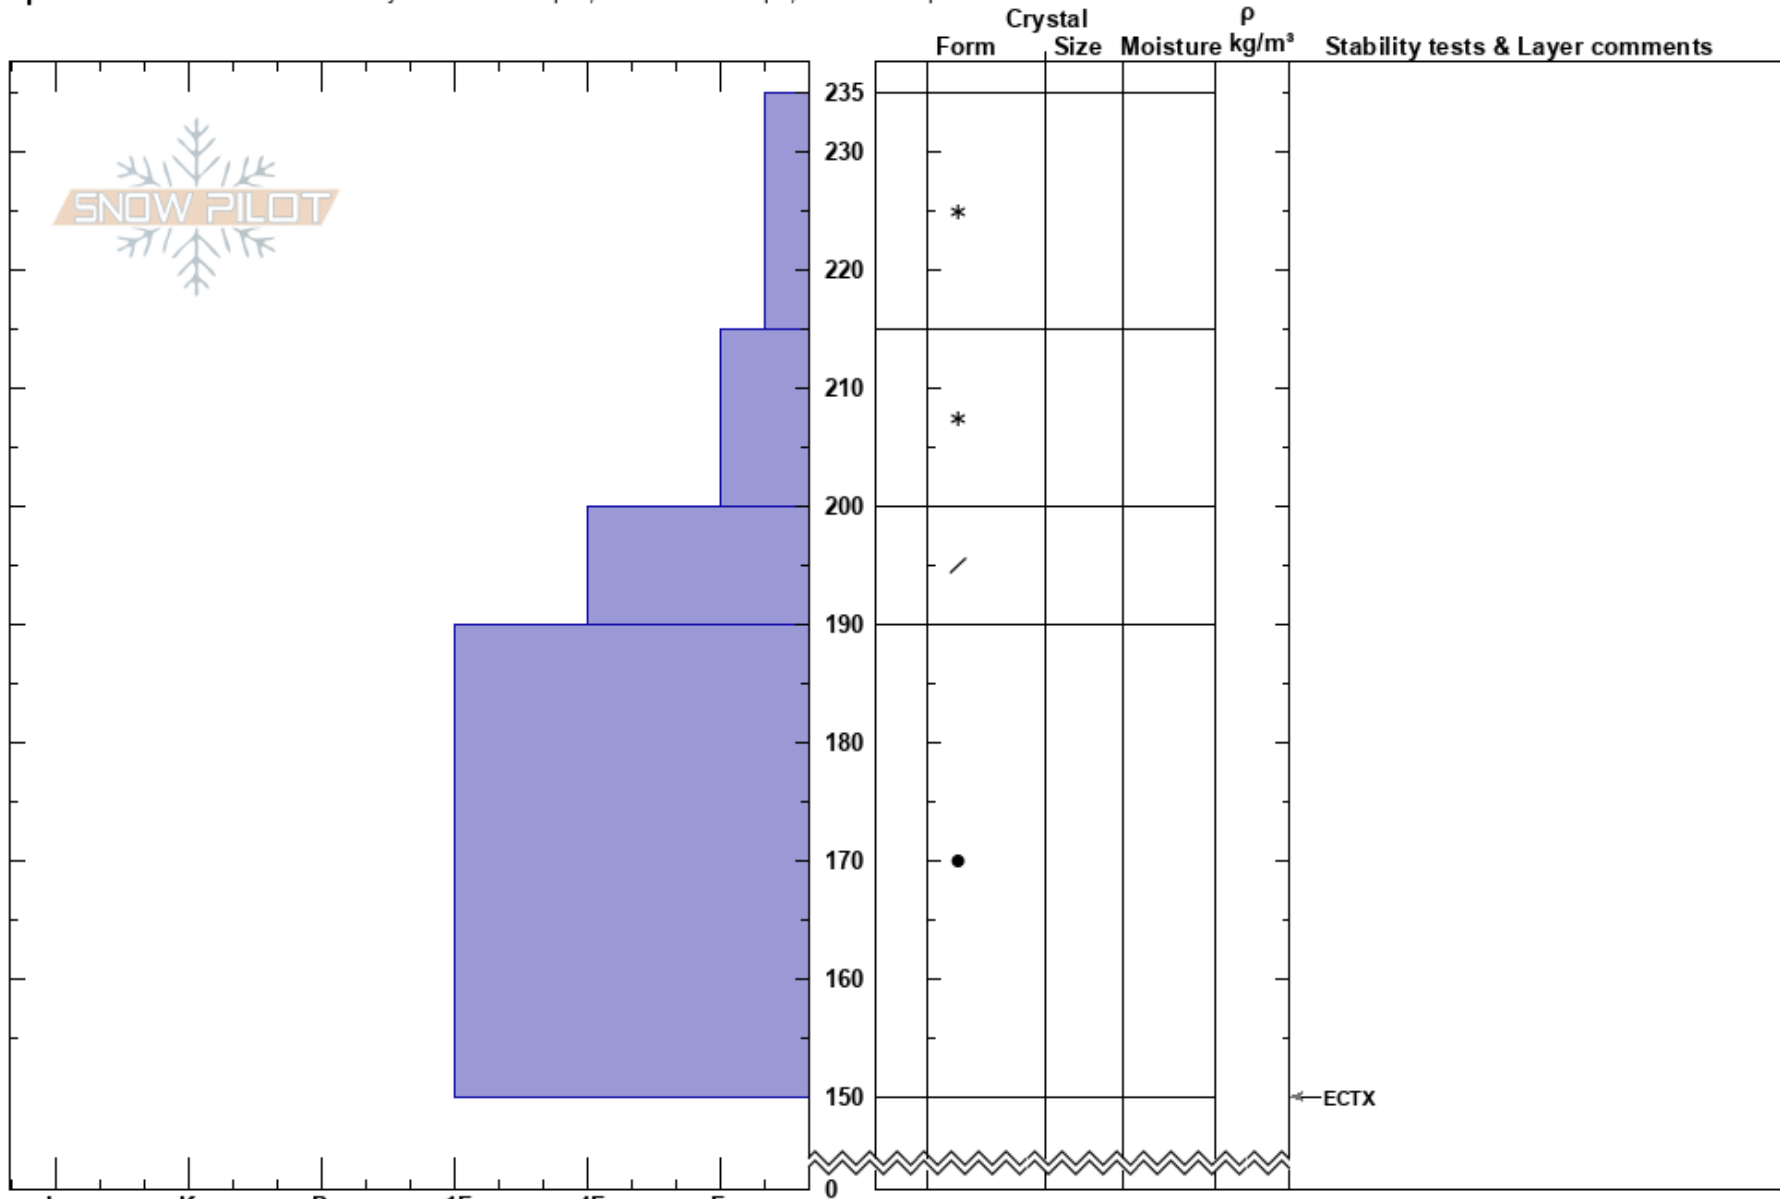

Mt. Blackmore
 Gallatin Range-N
 MT
 Elevation: 9400 ft
 Aspect: 30°

Alex Marienthal
 03/15/2019 - 11:55am
 Co-ord: 45.44829N, -110.99852W
 Slope Angle: 27°
 Wind Loading:

Stability: Good
 Air Temperature:
 Sky Cover: FEW
 Precipitation: NO
 Wind: Calm

HS:235

Layer Notes:

Specifics: Recent avalanche activity on different slopes; Ski tracks on slope; We skied slope

Notes: Skier triggered dry loose slides on steeper slopes. Small wind slabs along ridgeline, isolated but easily triggered.